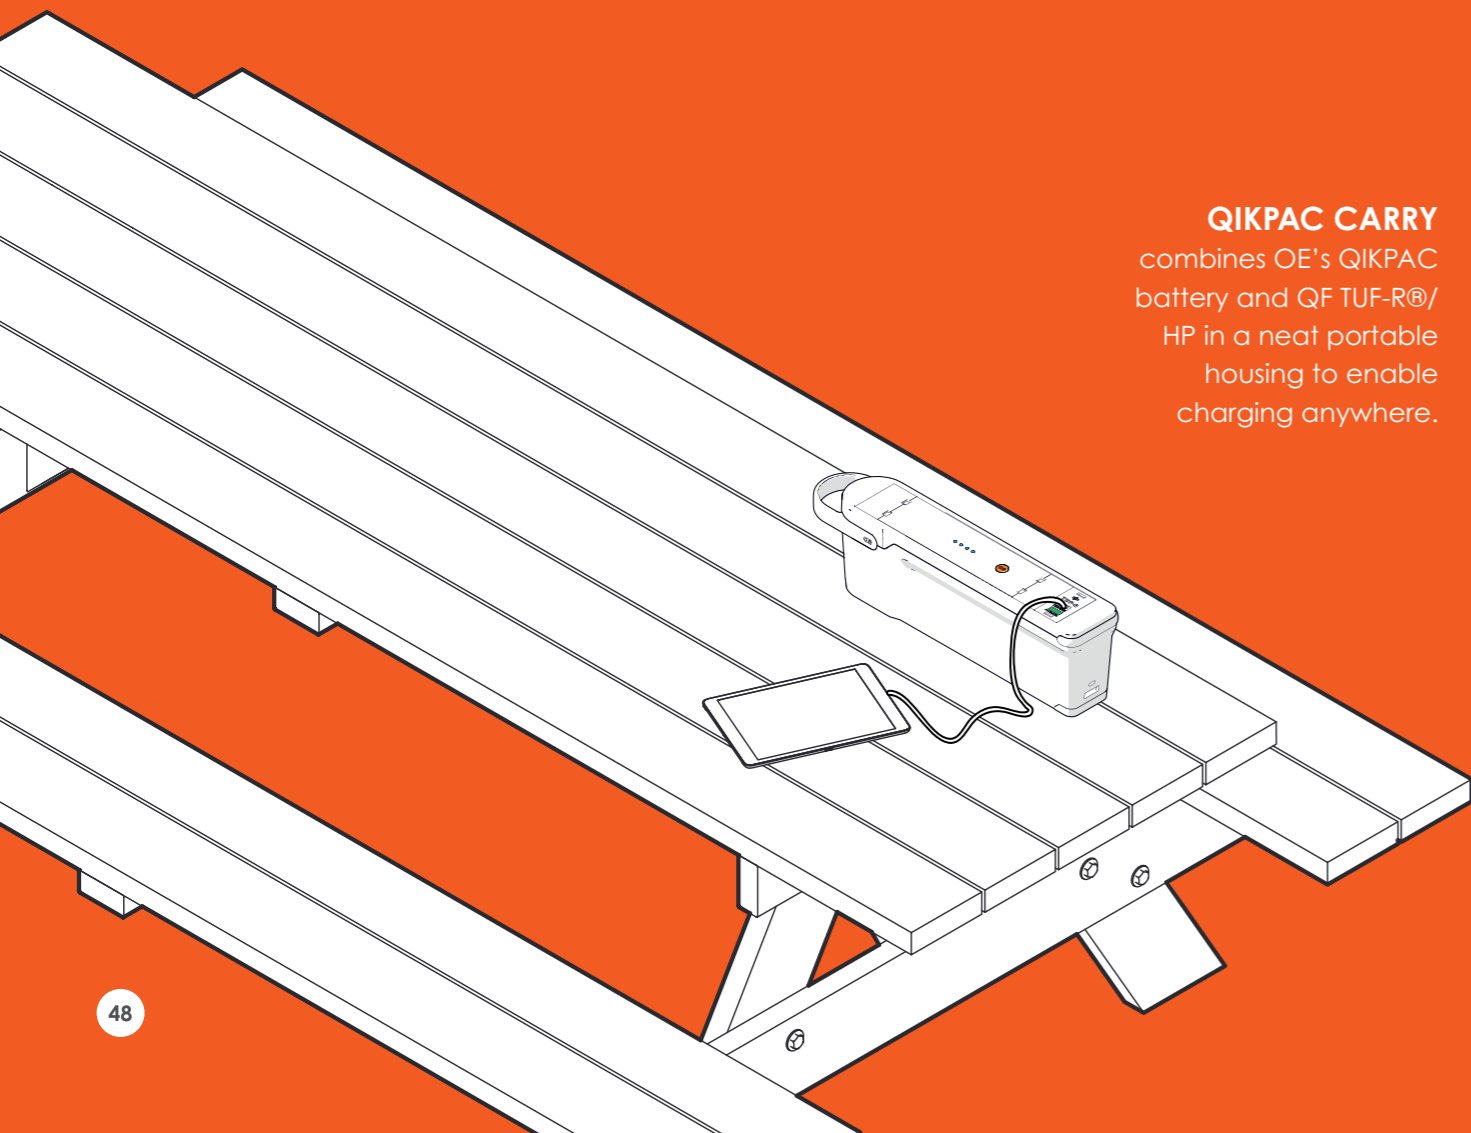

QIKPAC CARRY combines OE's QIKPAC battery and QF TUF-R®/HP in a neat portable housing to enable charging anywhere.