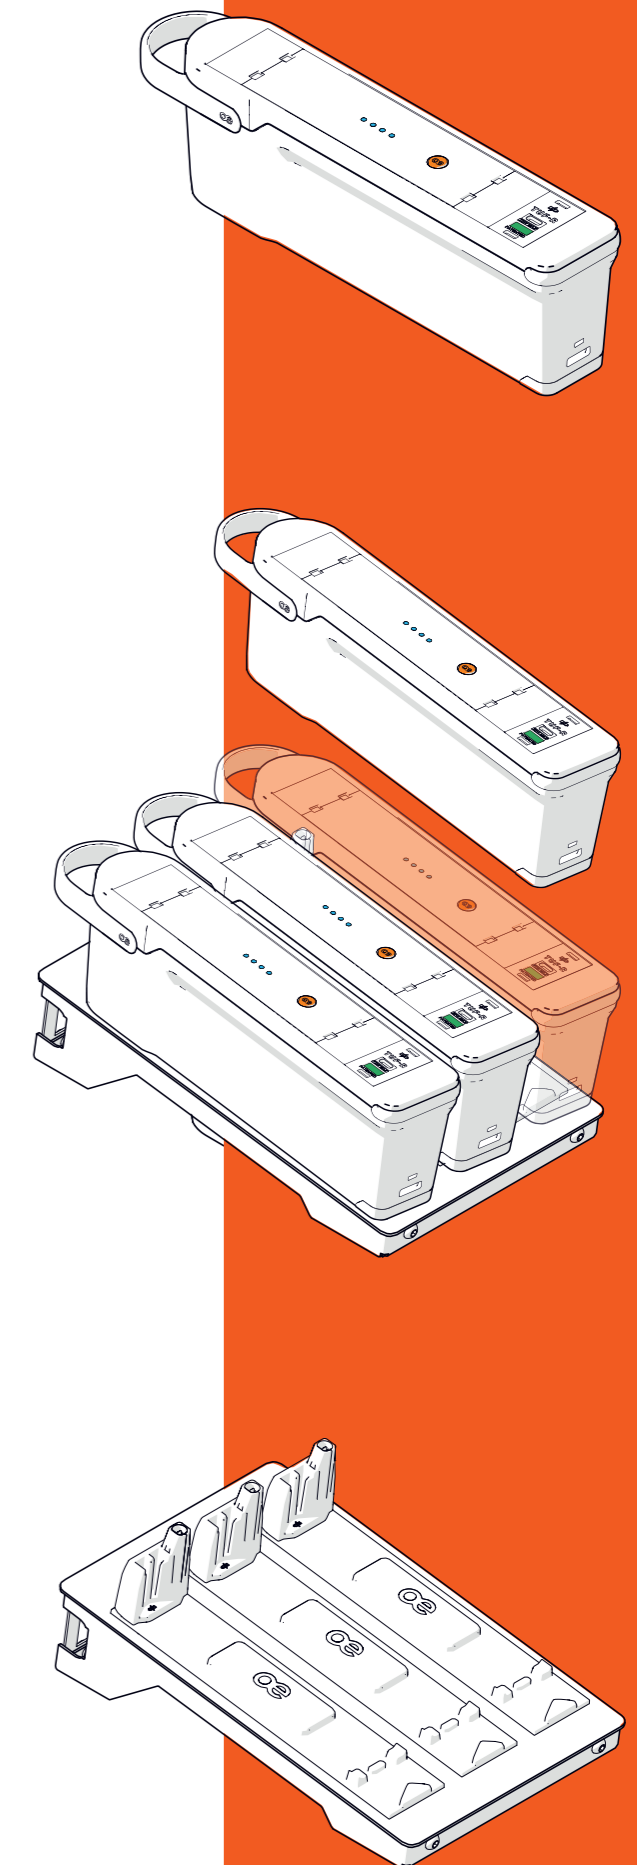

All in a super portable housing, QIKPAC CARRY allows you to be completely mobile - pick up and move to a new location at your convenience.

POWER ANYWHERE

Why not meet your client at the park today? Or better yet, the pub! With the QIKPAC CARRY you'll never need to search for sockets again.

With this newfound freedom, the workspace becomes anywhere you want it to be.

NON-STOP POWER

After a long day out with your QIKPAC CARRY, simply drop your pack onto our QIKPAC CHARGER BASE.

There's enough space for 3 packs, so you can grab a fresh one while you're there!