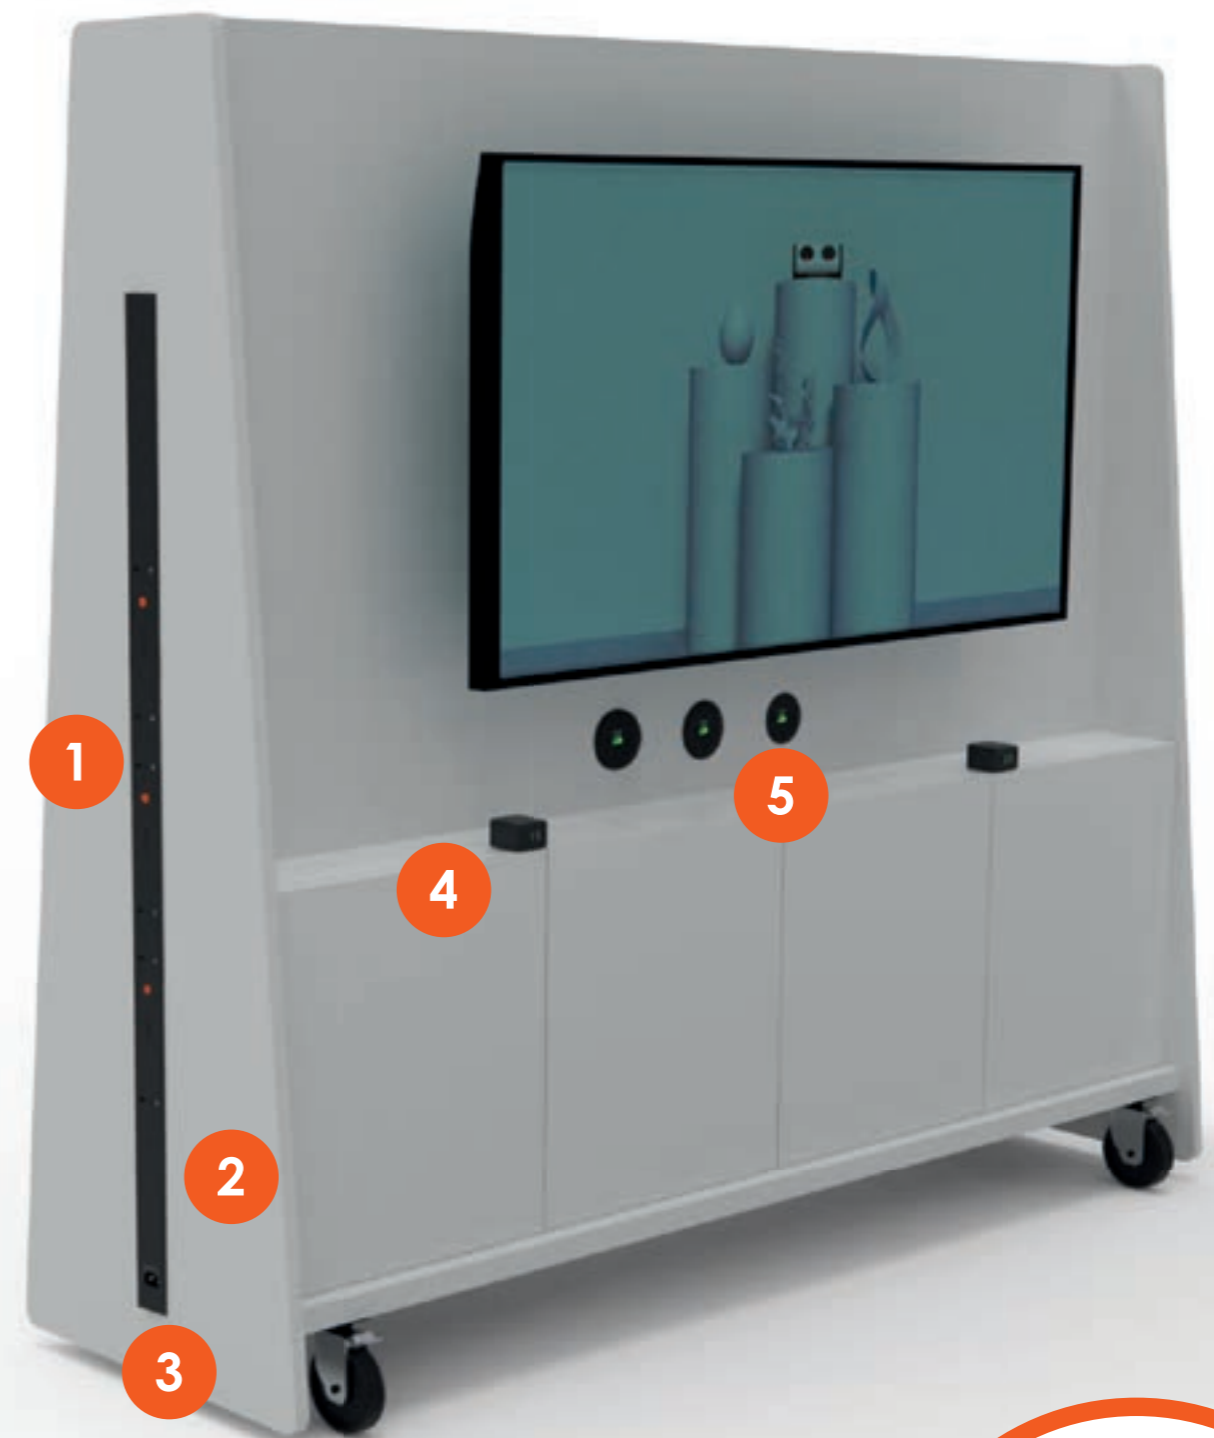

PIP TUF

Our signature USB
module available in a
decorative colour bezel