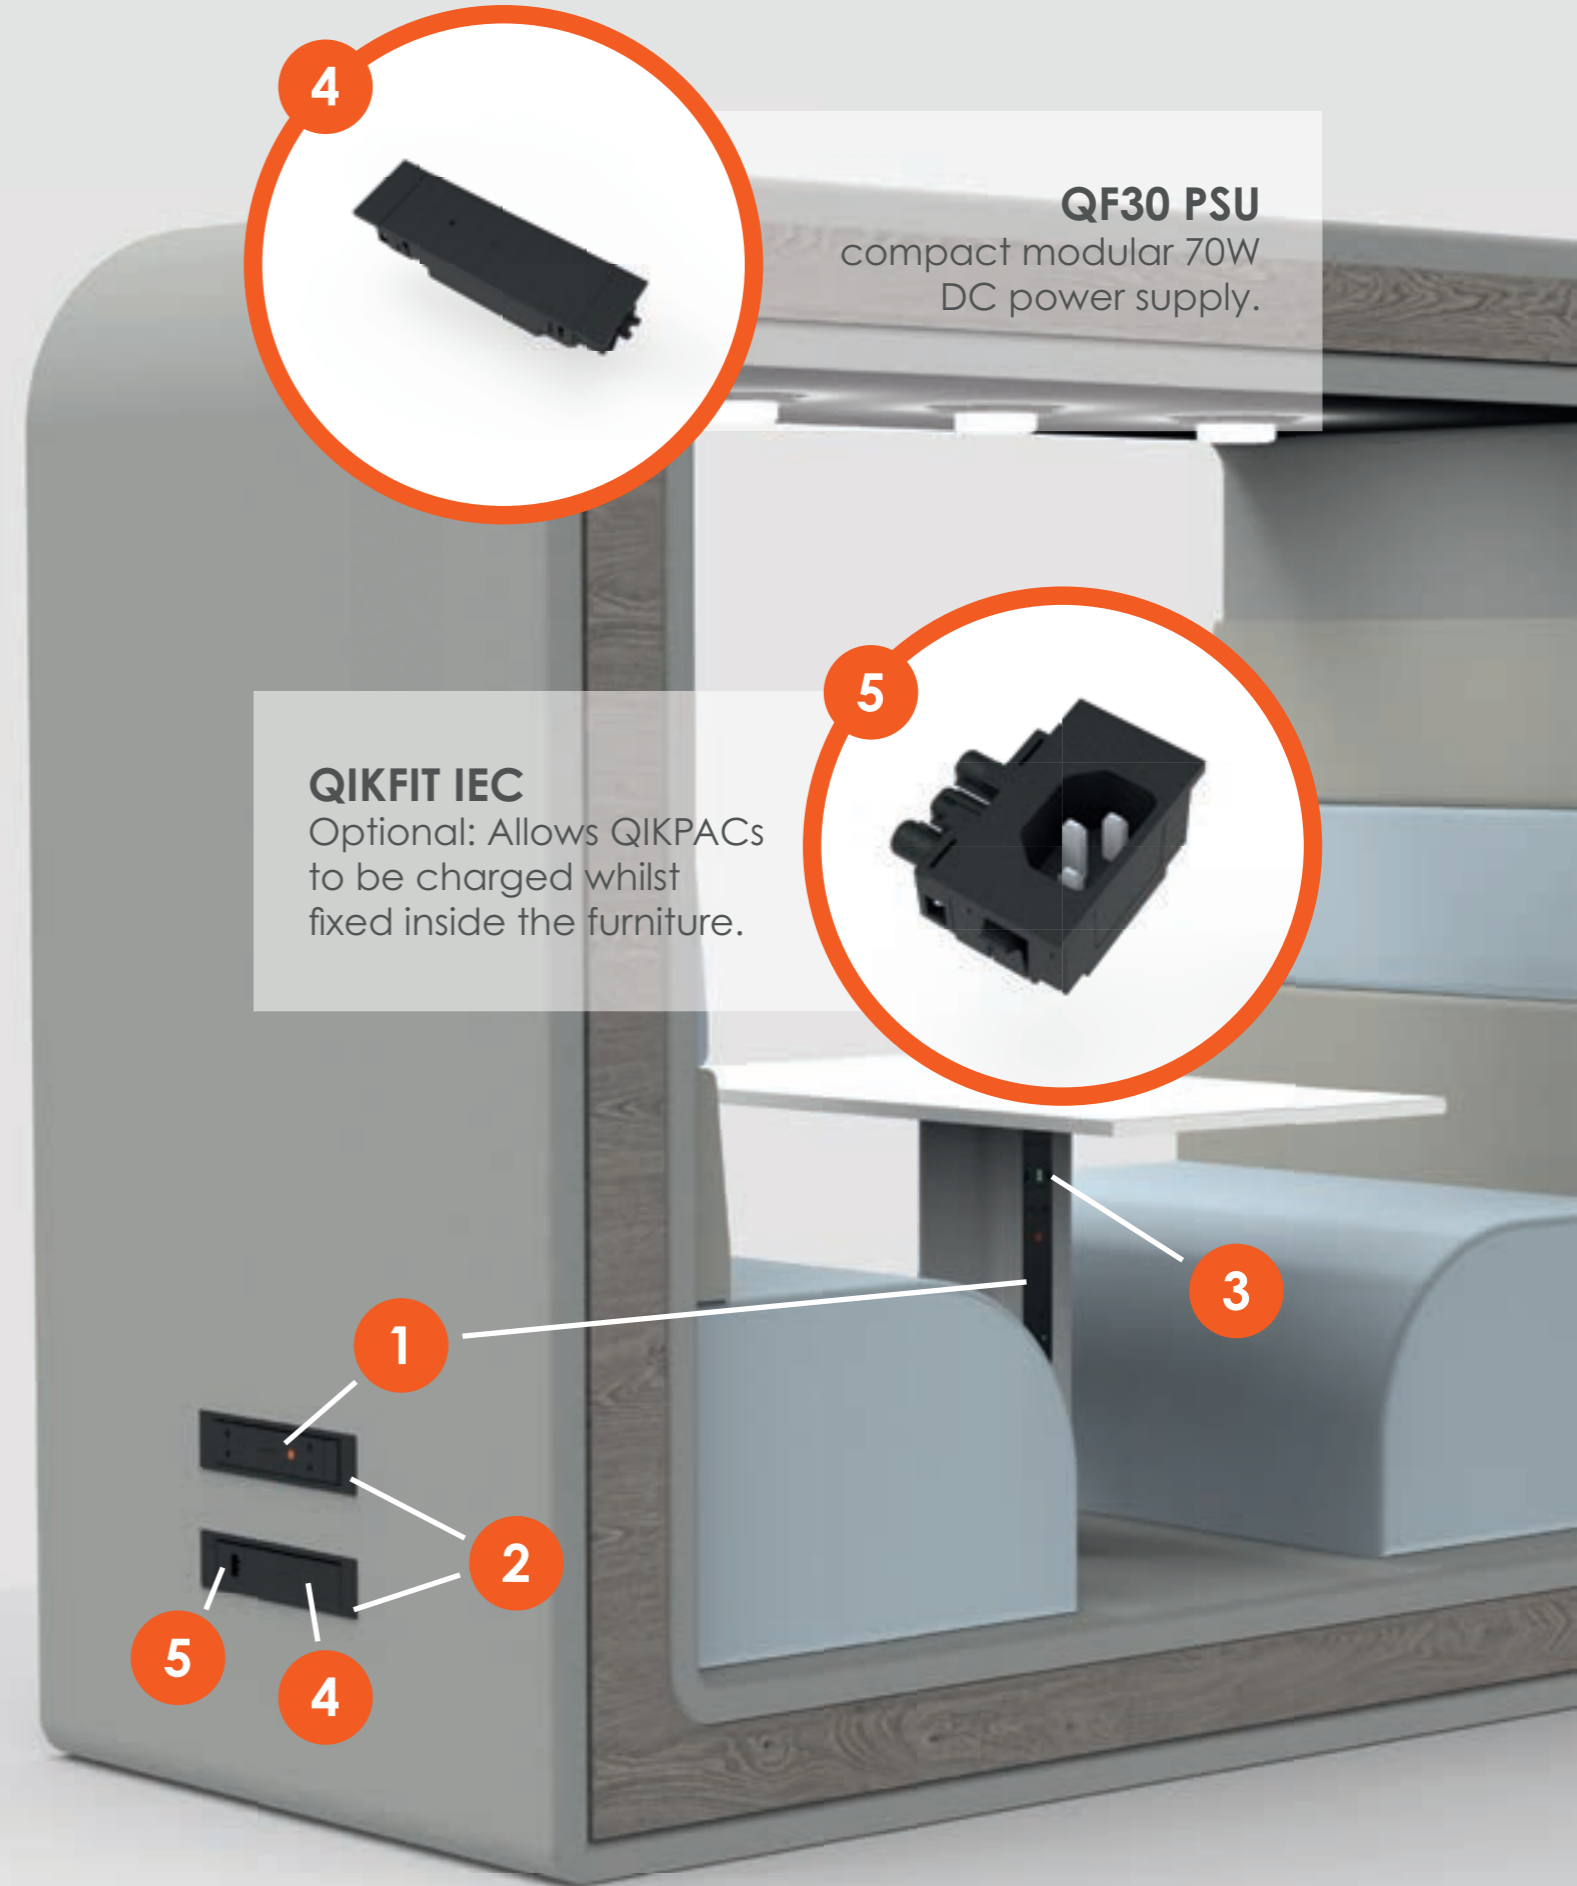

QIKFRAME

Allows for QIKFIT modules to fit neatly into soft furnishings.

QF05 TUF-R® HP

Innovative power module with high power USB charging!

QF30 PSU

compact modular 70W DC power supply.

QIKFIT IEC

Optional: Allows QIKPACs to be charged whilst fixed inside the furniture.

animate

MORE VIDEOS

00:15

YouTube

QIKPAC BATTERY

One or more QIKPACs will enable furniture to be completely mobile!

2

QF30 PSU
compact modular 70W
DC power supply.