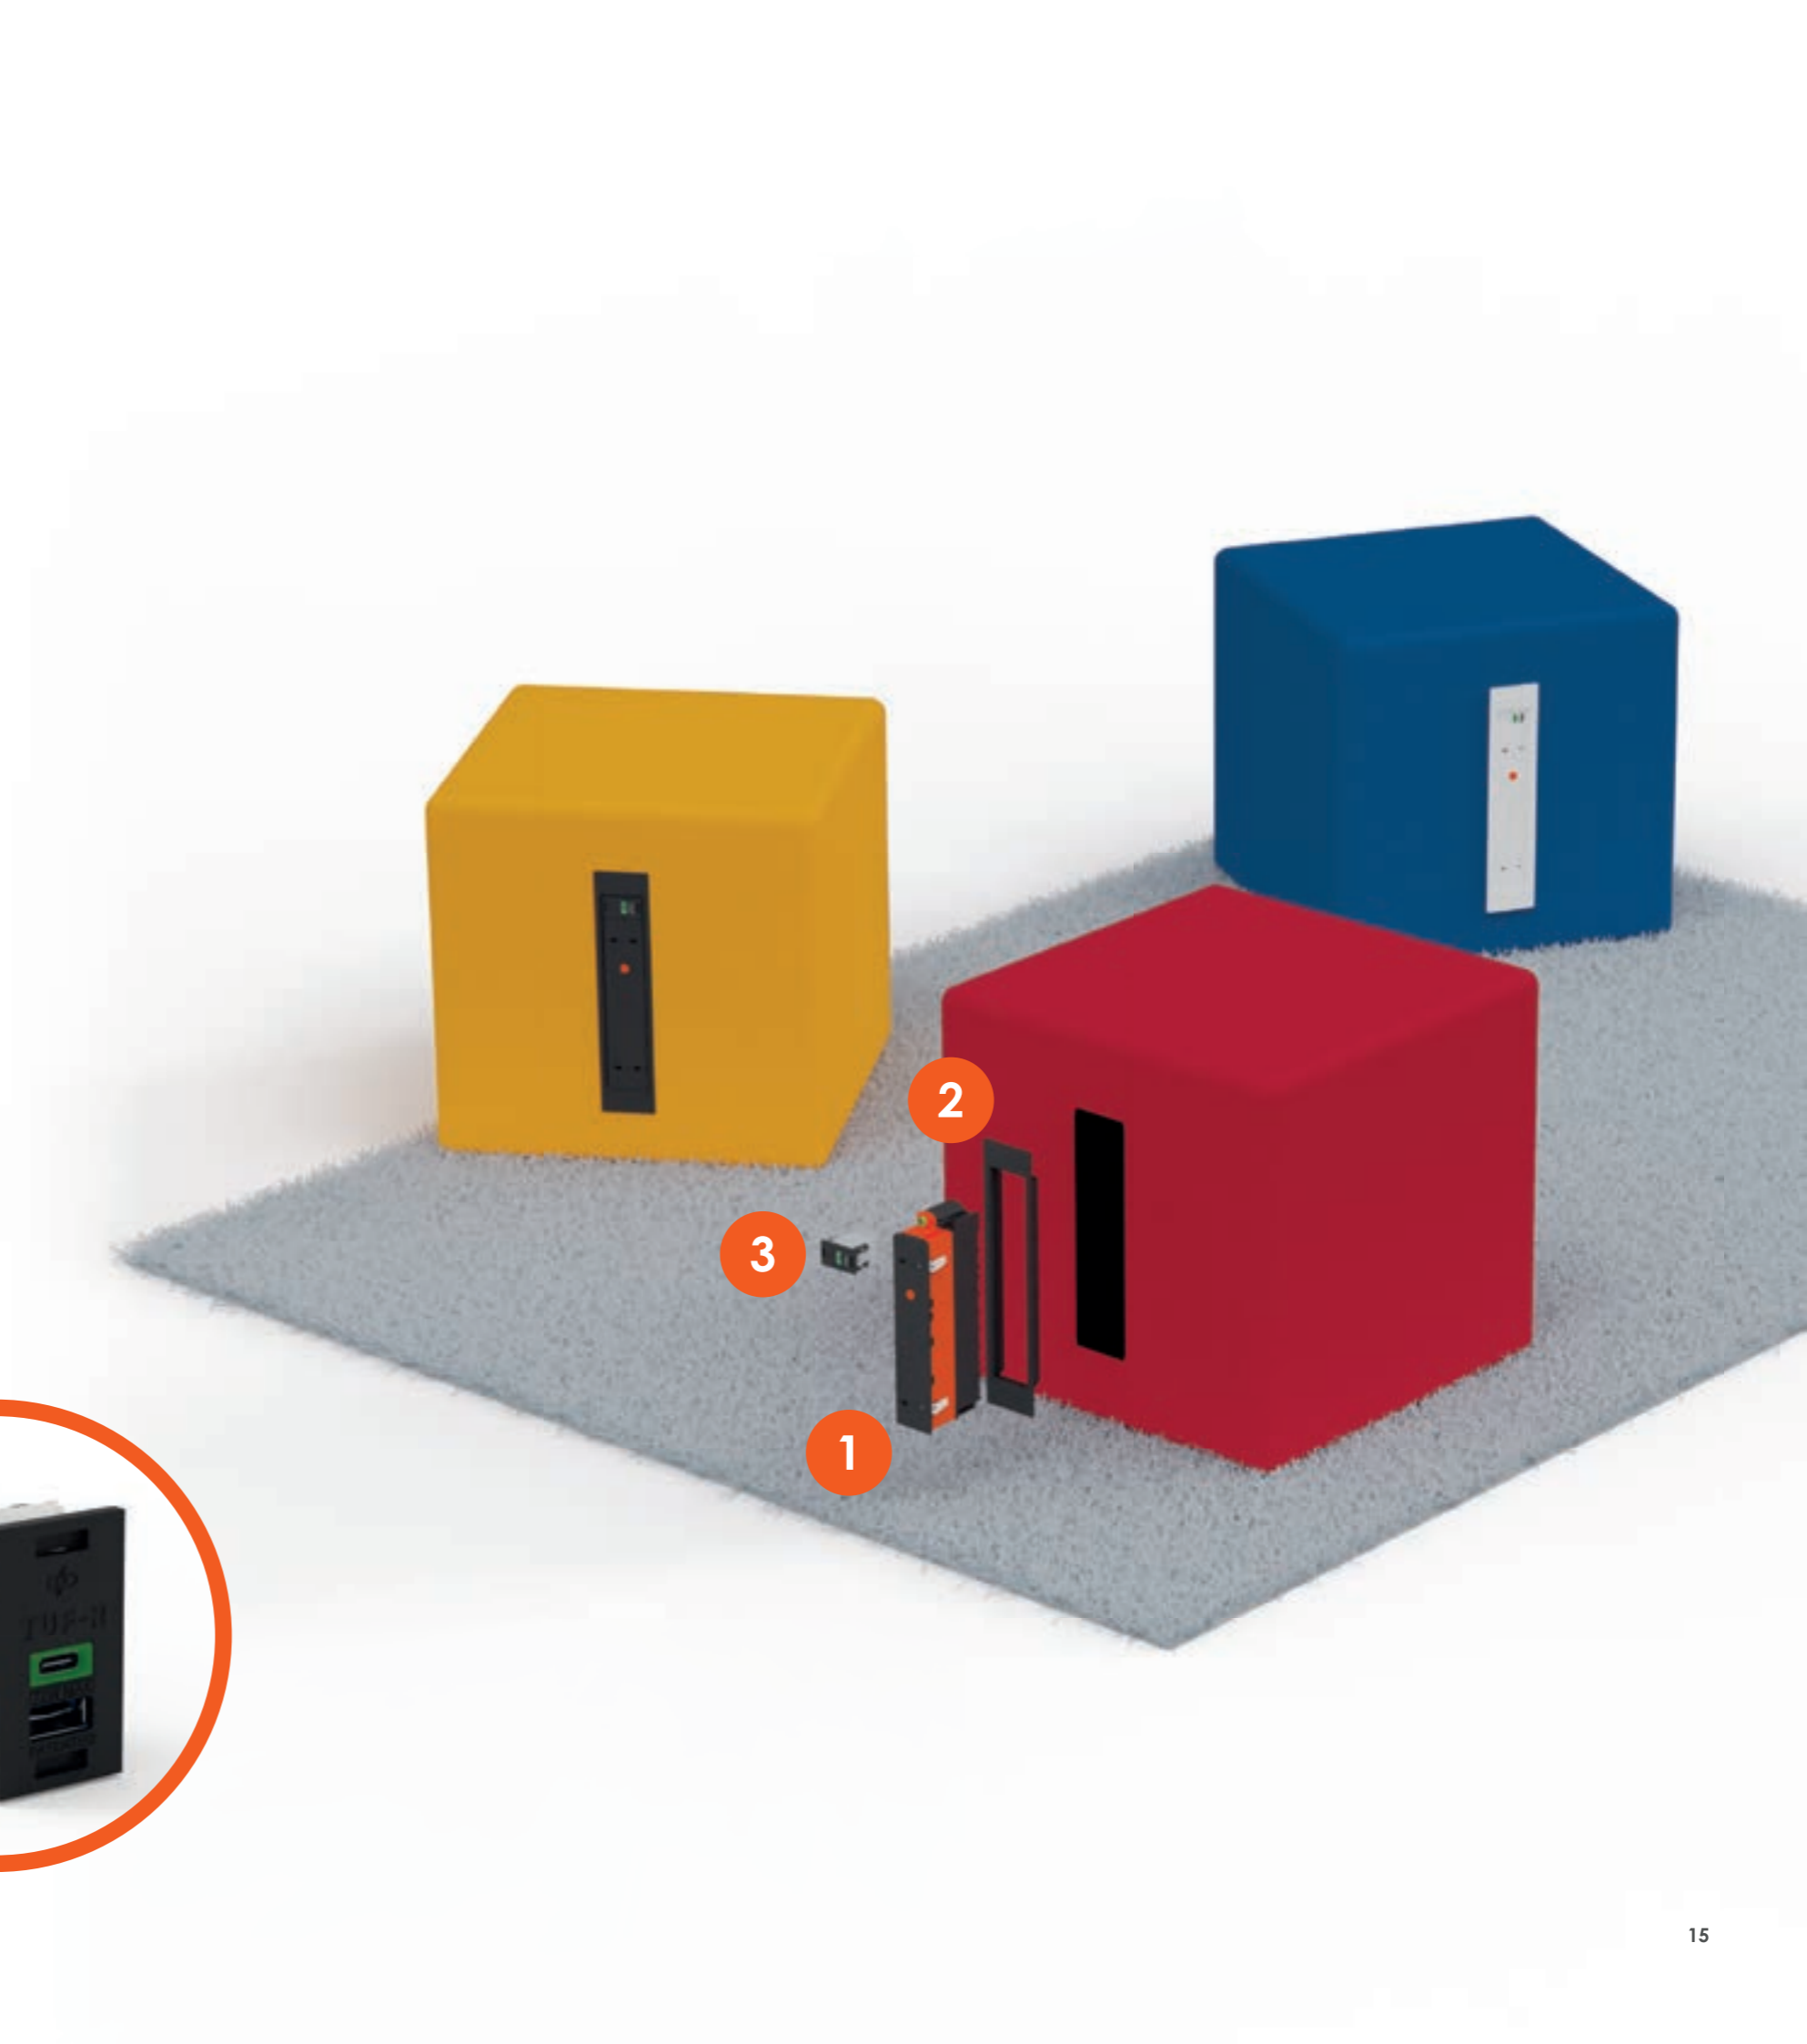

QIKPAC BATTERY

One or more QIKPACs will enable furniture to be completely mobile!

QIKFRAME
Allows for QIKFIT modules to fit neatly into soft furnishings.

QF05 TUF-R® HP
Innovative power module with high power USB charging!