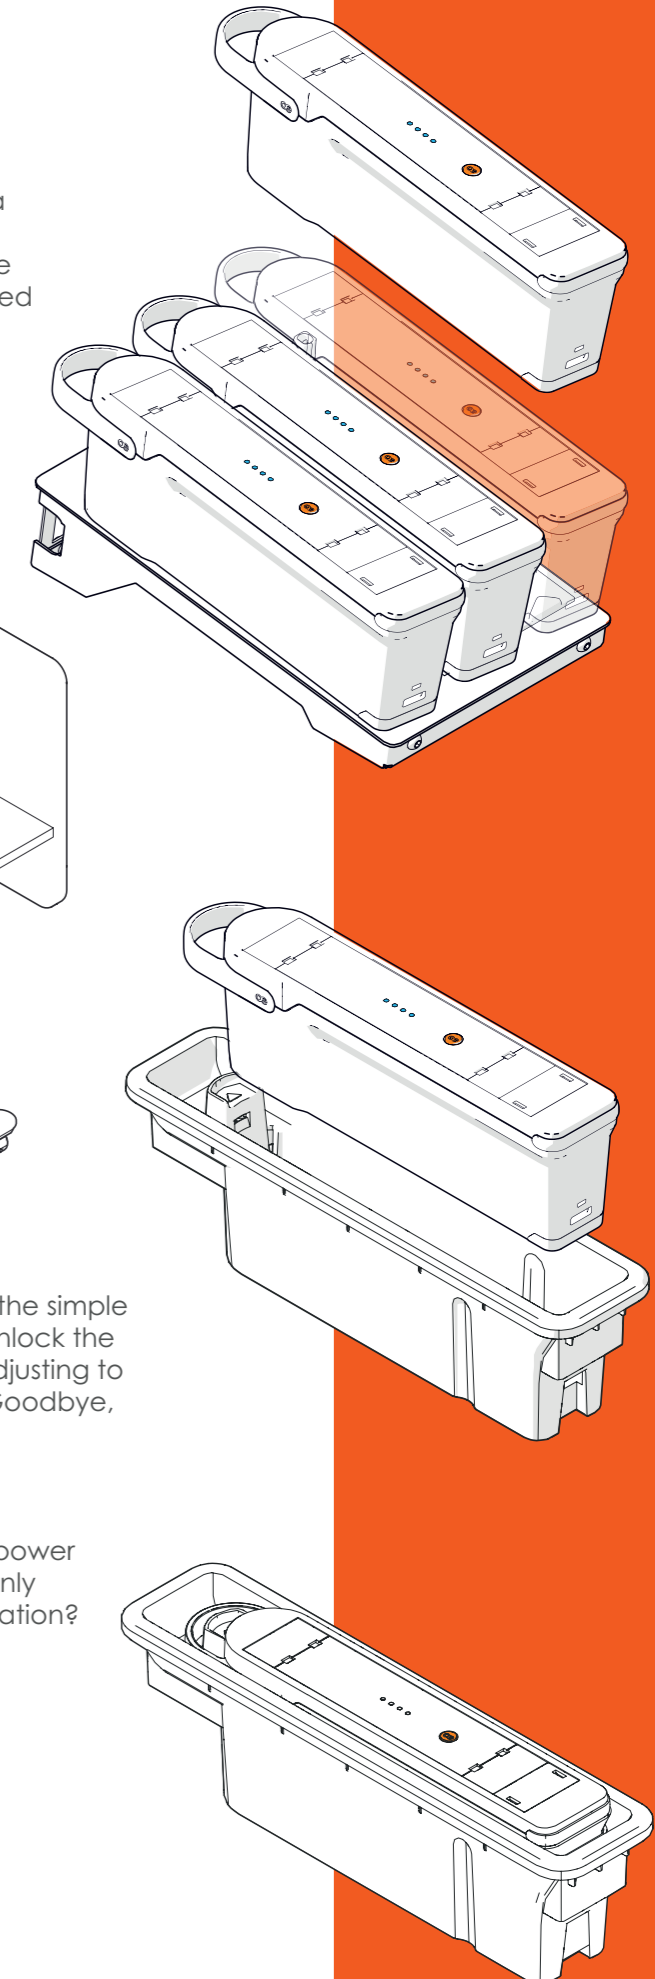

DESIGN YOUR OWN WORKSTATION

QIKPAC has the ability to animate a sit-stand desk, power a laptop & charge a phone wirelessly - and that's only one solution. What's your ideal workstation configuration?