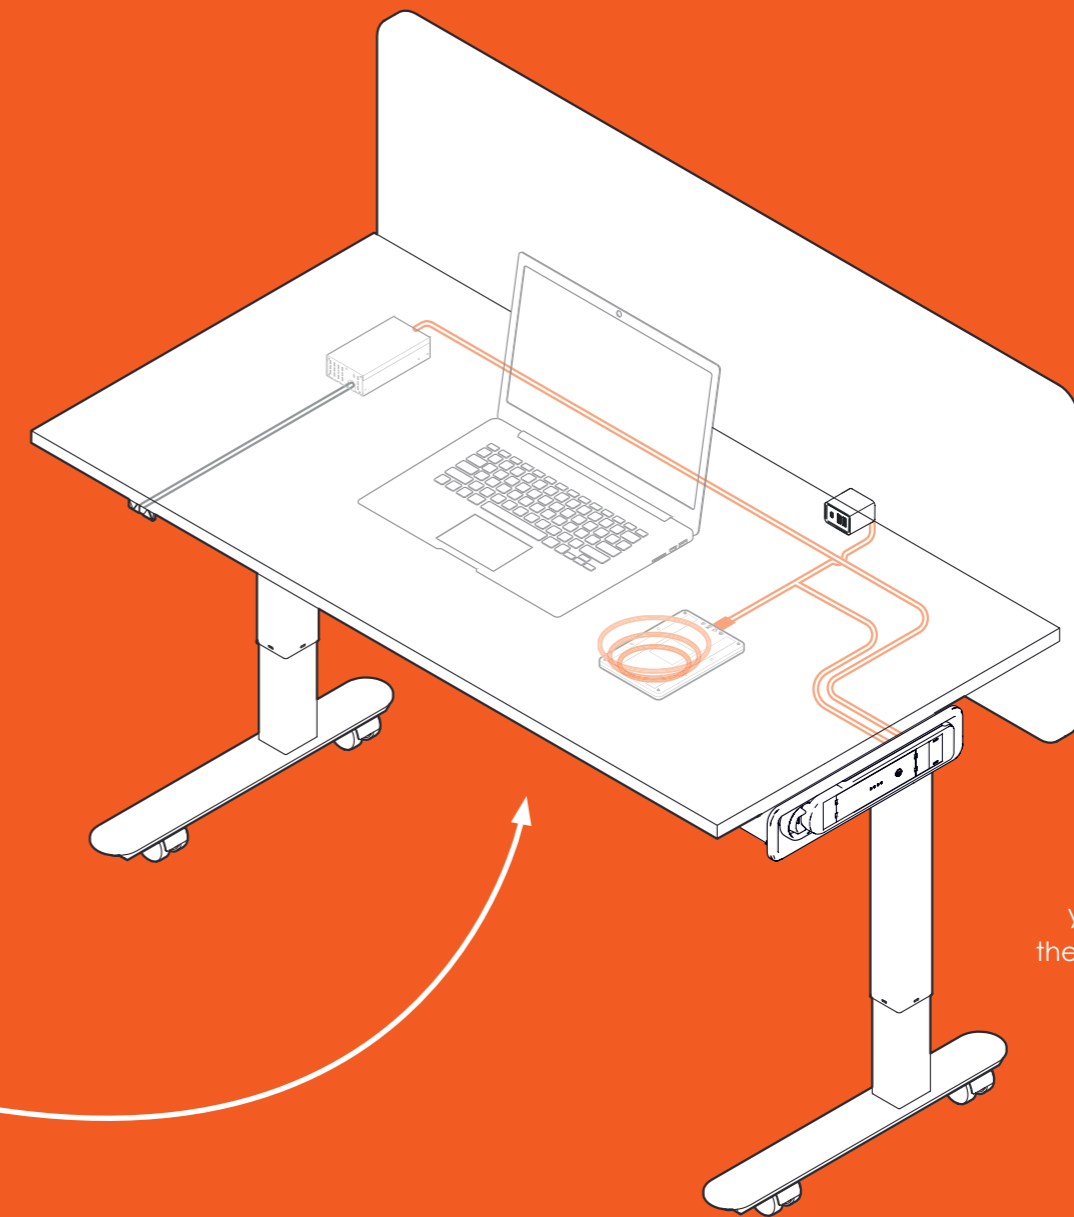

free

Simply pick up a **QIKPAC CARRY** from the charging base & drop it straight into your chosen workstation via the **QIKDOC** holster for instant, on-demand power to your chosen set-up.