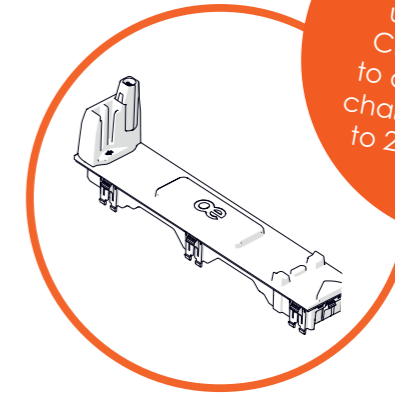

QIKPAC CHARGER BASE

When the QIKPAC batteries are depleted, they can be recharged with the QIKPAC CHARGER BASE. This user-friendly charger base is designed to charge three QIKPAC BATTERY (or QIKPAC CARRY) units at one time. And multiple charger bases can be connected together and powered from a single plug.

DID YOU KNOW?
Furniture OEMs can use the QIKPAC CHARGING SHOE to design their own charging carts of up to 24 battery units.