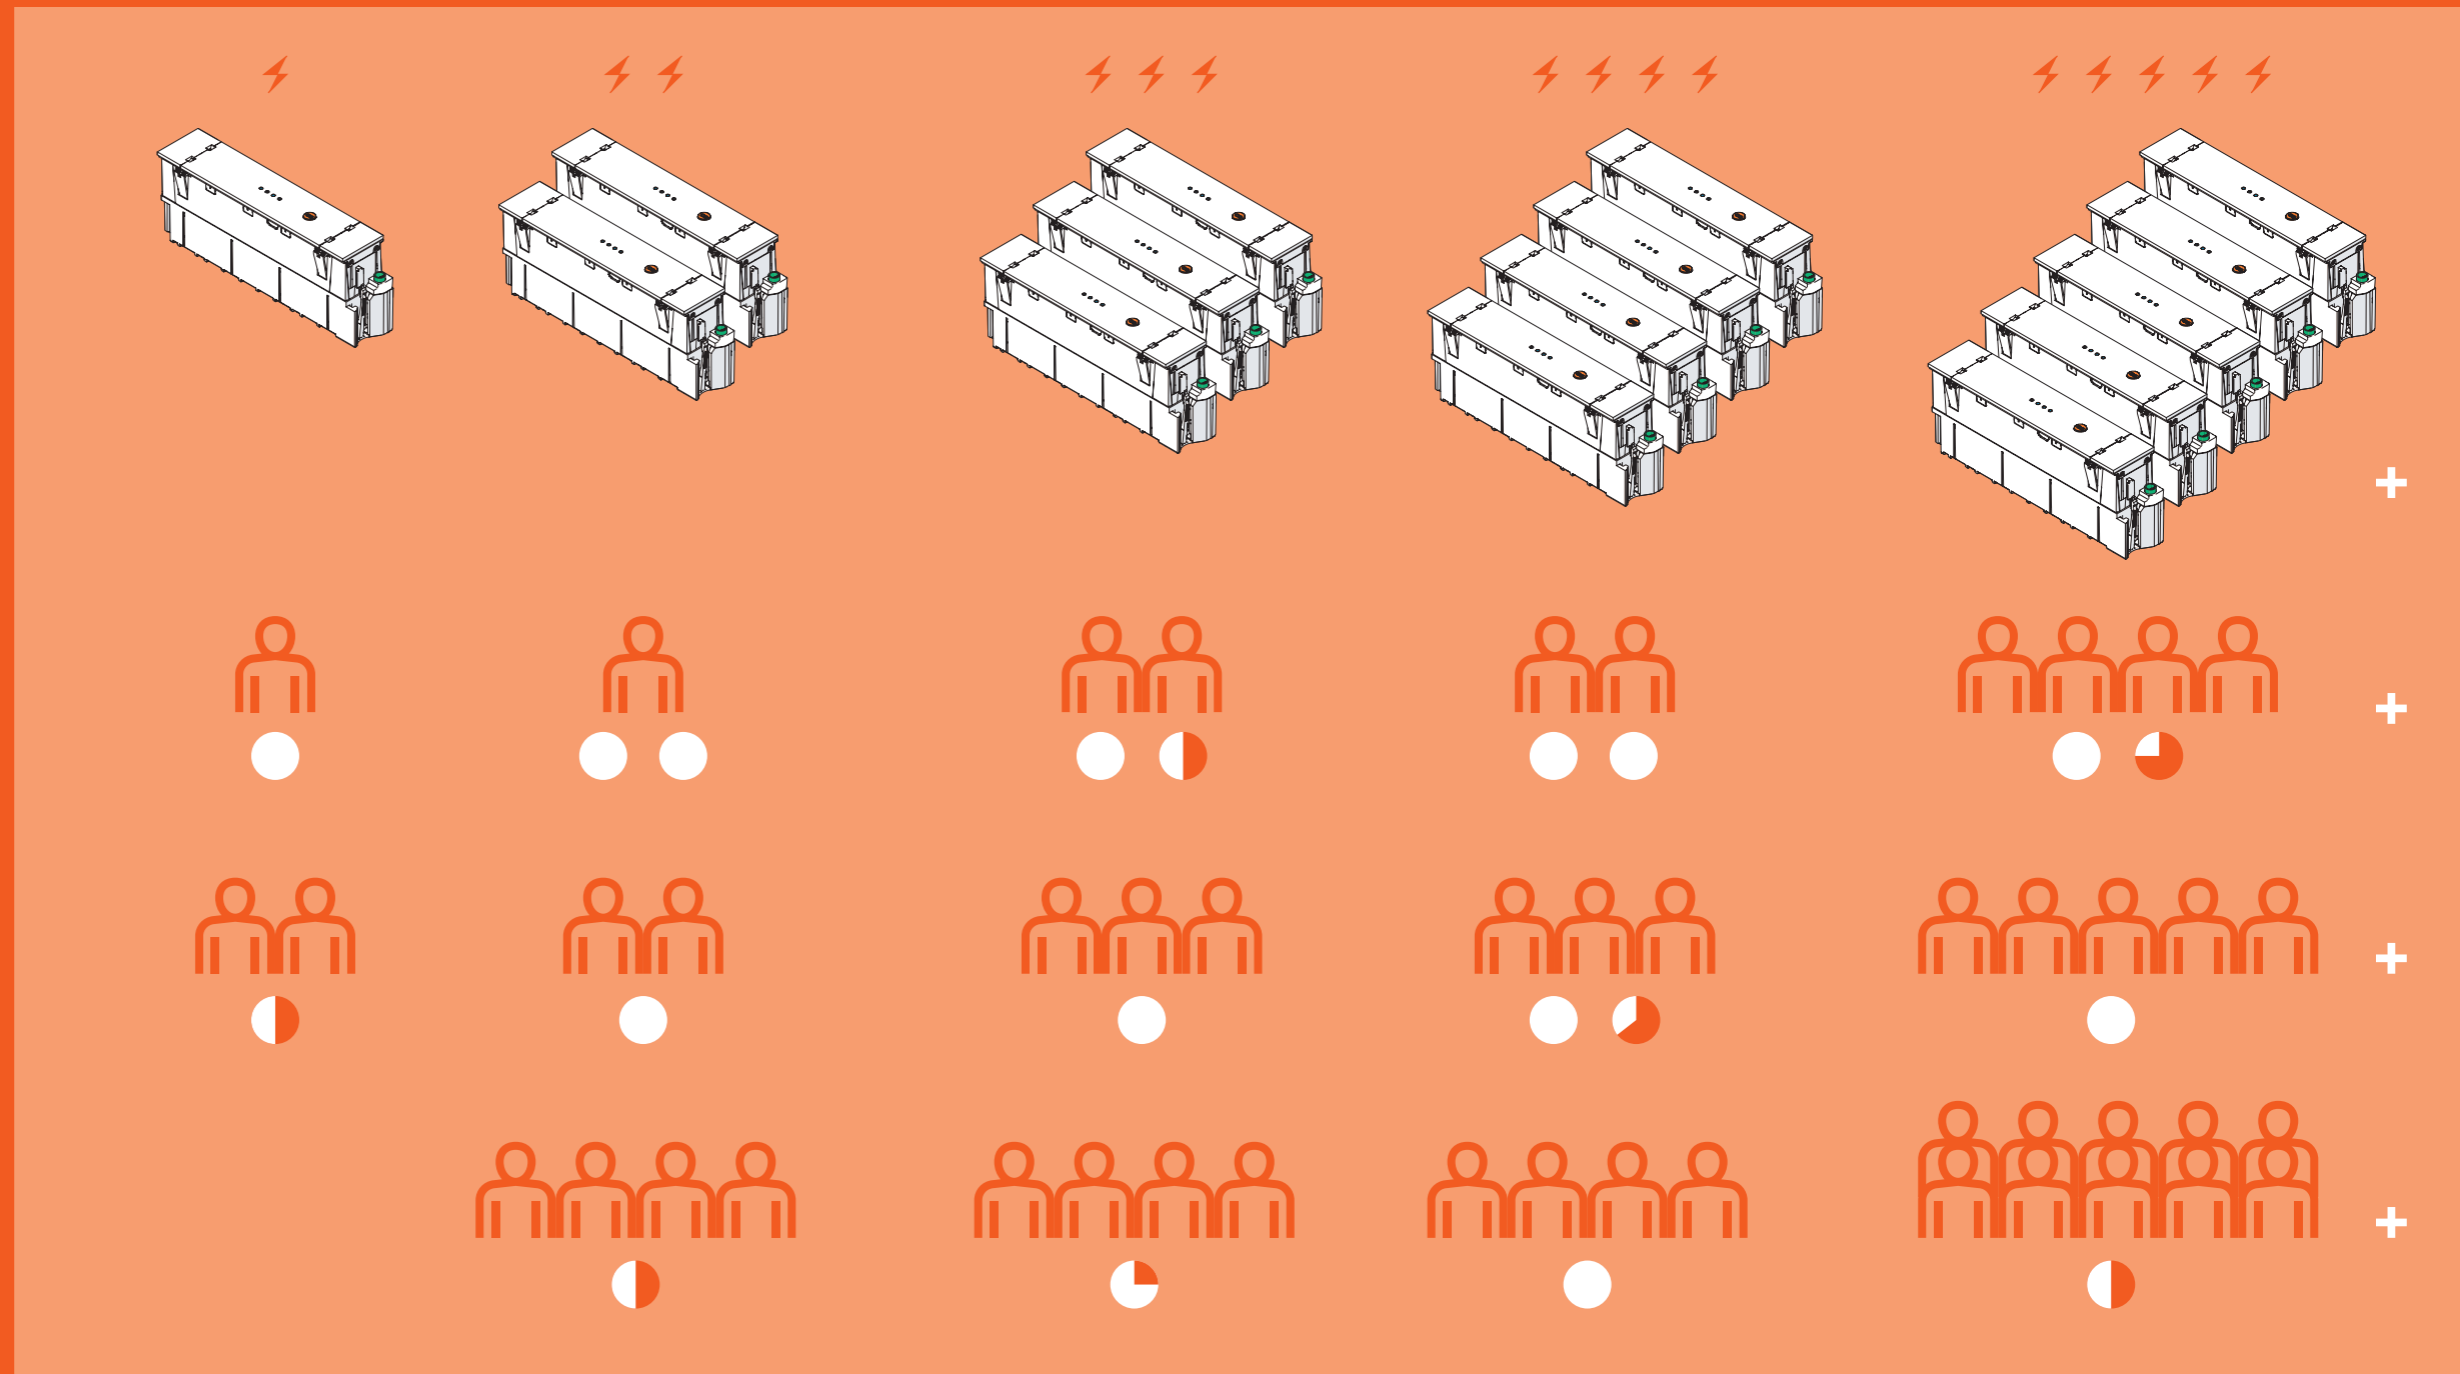

flexible power for every scenario

ADAPTABLE & EXPANDABLE

QIKPAC has been intuitively designed to be used as a single-source power bank, or connected together to increase overall capacity. When choosing your ANIMATE system, the only questions you need to ask are:

WHO AM I POWERING AND FOR HOW LONG?

For example, an average person can utilise a single QIKPAC for an entire day of charging power - maybe even more! But, what if you'd rather have even more freedom between charging times? The more QIKPACs in the system, the higher the capacity to charge the user(s) over longer periods of time. This time decreases as more users rely on the same source.

⚡ # of QIKPACs

👤 # of users

● # days between charges

NOTE: this chart is to provide general guidance only. Charging requirements will vary depending on level of usage and demand between users. Remember, this system is designed to be adaptable, meaning you can add & remove QIKPACs to meet your exact needs!