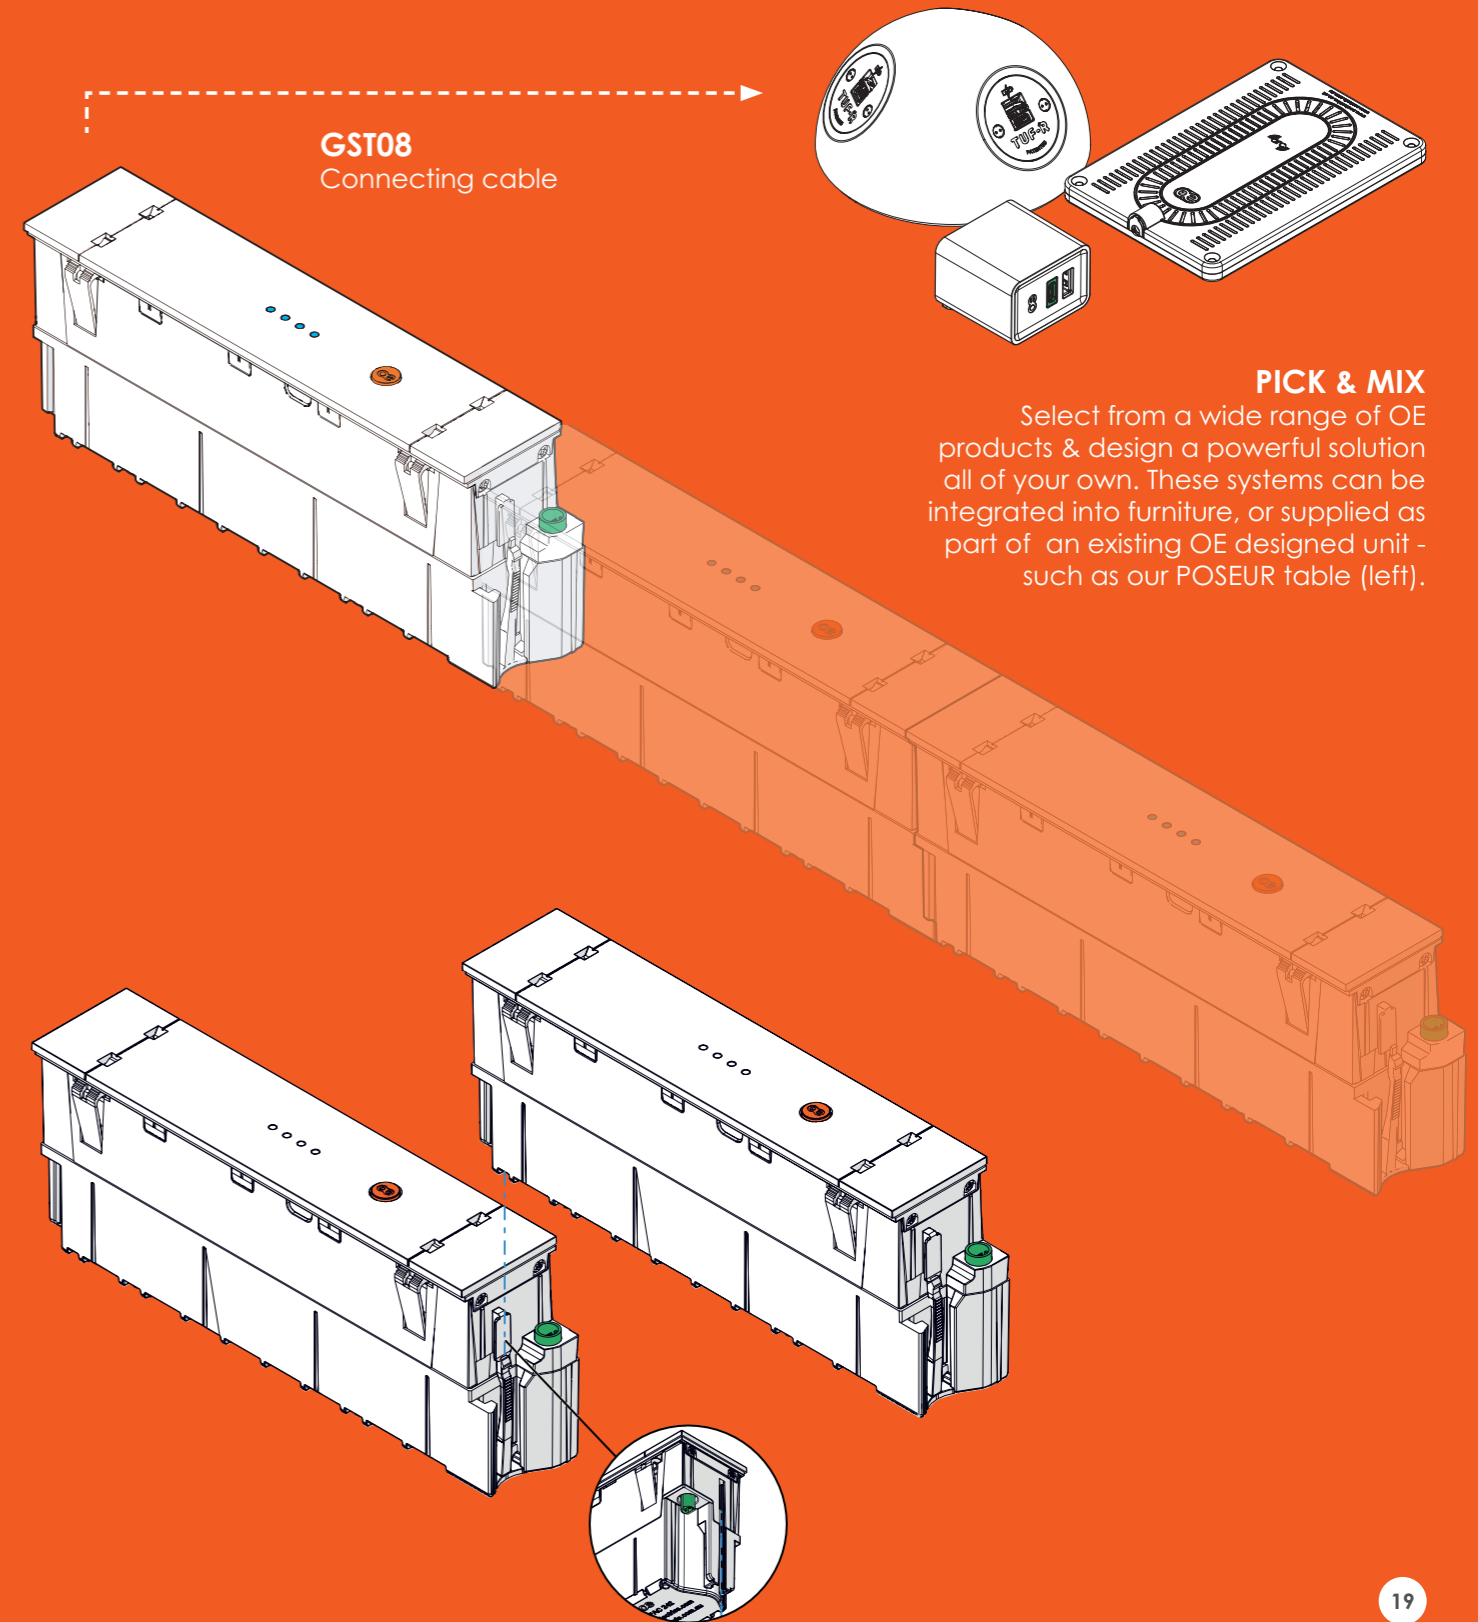

design your own solution

GST08
Connecting cable

PICK & MIX

Select from a wide range of OE products & design a powerful solution all of your own. These systems can be integrated into furniture, or supplied as part of an existing OE designed unit - such as our POSEUR table (left).