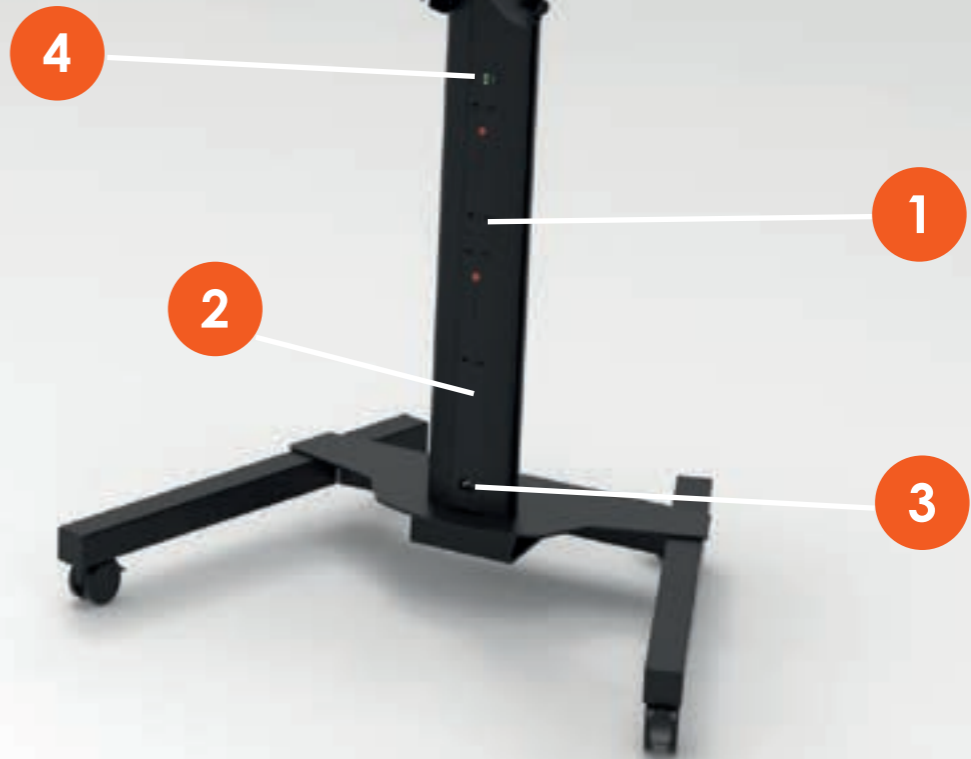

3

QIKFIT IEC

Optional: Allows QIKPACs to be charged whilst fixed inside the furniture.

4

QF05 TUF-R® HP
Innovative power
module with high
power USB charging!

part 2: agility

unlock an agile workplace

Imagine coming into the workplace every morning with the ability to not only choose your desk but to move it, too - OE's ANIMATE system does just that, by introducing **QIKDOC** to workstations & desks. Drop in **QIKPAC CARRY** for a fast & interchangeable battery powered station with no fixed location or arrangement.