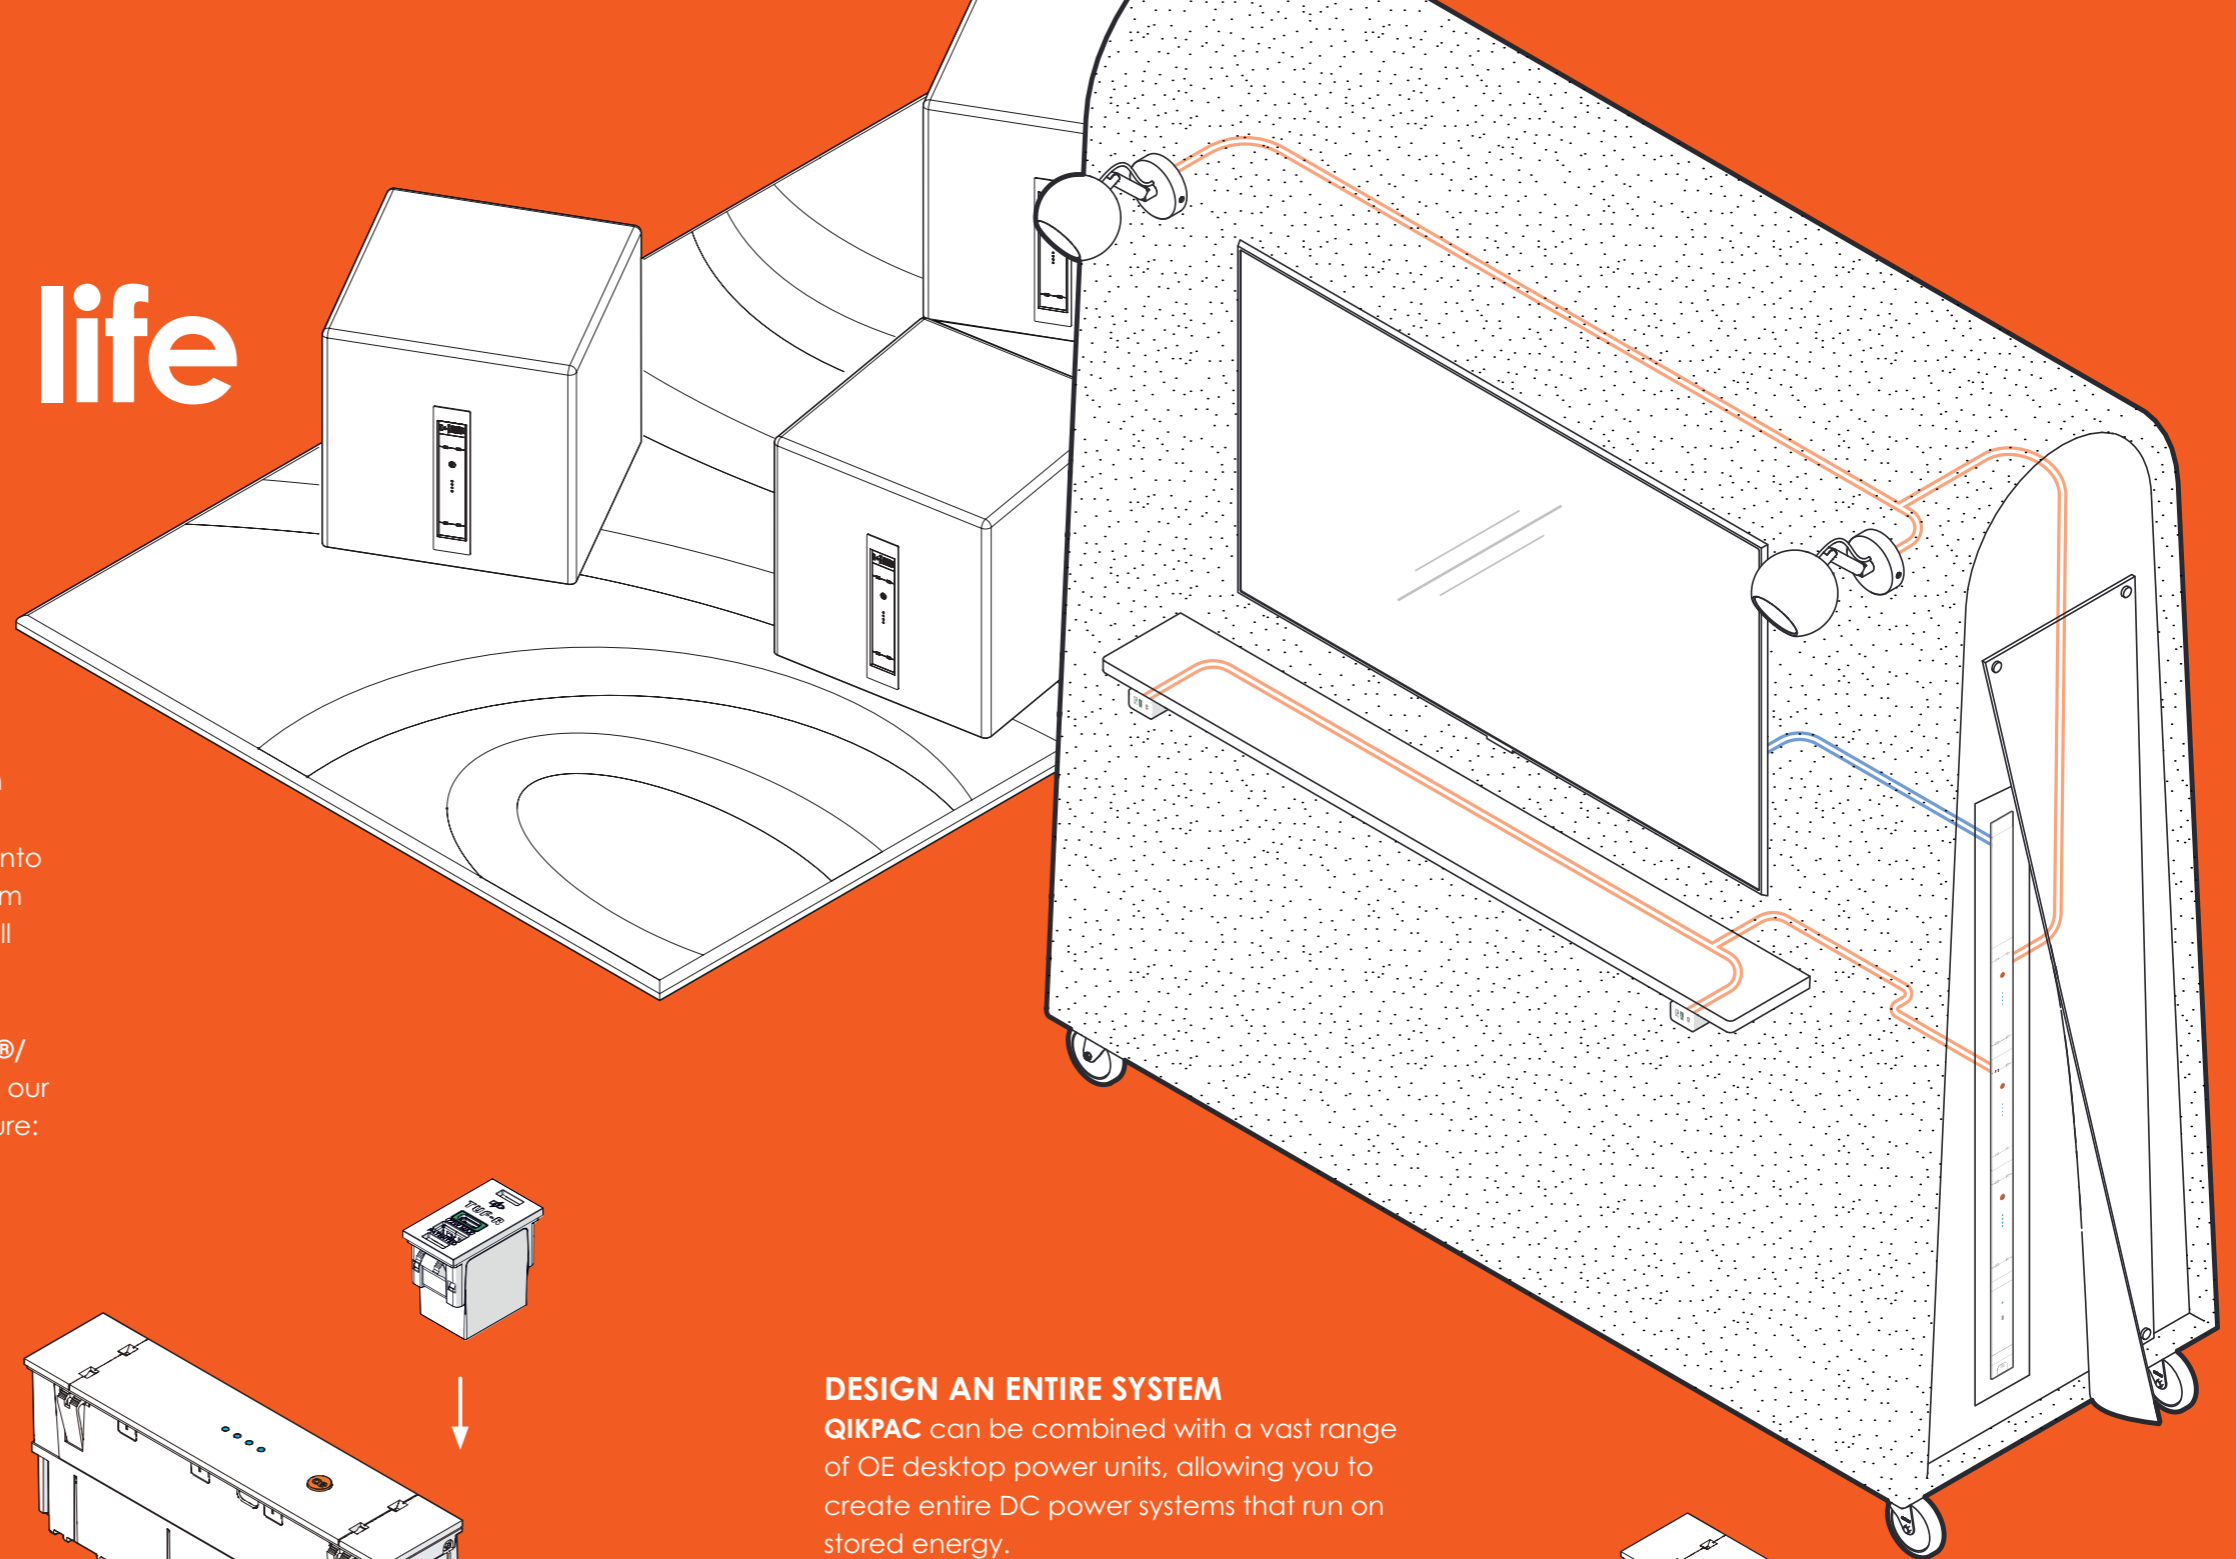

DESIGN AN ENTIRE SYSTEM

QIKPAC can be combined with a vast range of OE desktop power units, allowing you to create entire DC power systems that run on stored energy.

Capacity can easily be increased by linking multiple **QIKPAC** units, allowing more time between charges for high current applications such as mobile media units, and booths. The modularity of **QIKPAC** and its accessories provide flexibility in customisation to meet the needs of almost any environment imaginable.