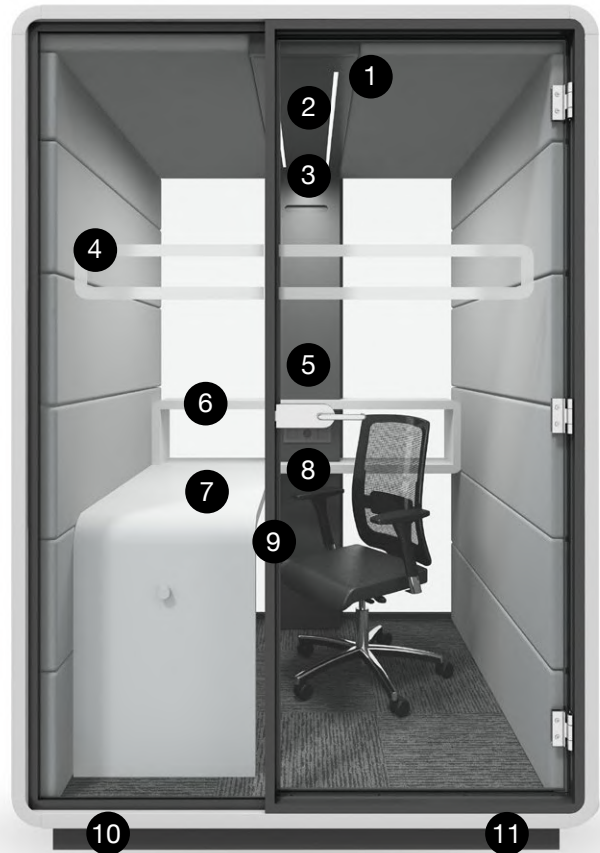

Dimensions

Occupies less than 2 square meters, which makes Hush Work easy adaptable to almost any office space.

Facilities

Hush Work is an independent space powered by electricity, providing comfortable conditions during the meeting.

Technical features

- 1 Led ceiling light with dimmer
- 2 Optional - bluetooth speaker
- 3 Active ventilation run by presence sensor
- 4 Anti-collision door marking
- 5 Toughened acoustic glass door with high quality handle
- 6 Spacious shelf with a hanger
- 7 Compact-size desk
- 8 Power module (Power + USB + RJ45)
- 9 Door in aluminium frame with acoustic seal
- 10 Leveling feet
- 11 Possibility to move without disassembly