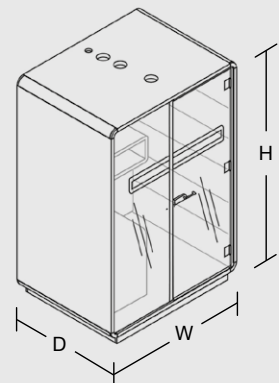

Dimensions

Occupies less than 2 square meters, which makes Hush Work easy adaptable to almost any office space.

Facilities

Hush Work is an independent space powered by electricity, providing comfortable conditions during the meeting.

Technical features

- 1 Led ceiling light with dimmer
- 2 Optional - bluetooth speaker
- 3 Active ventilation run by presence sensor
- 4 Anti-collision door marking
- 5 Toughened acoustic glass door with high quality handle
- 6 Spacious shelf with a hanger
- 7 Compact-size desk
- 8 Power module (Power + USB + RJ45)
- 9 Door in aluminium frame with acoustic seal
- 10 Leveling feet
- 11 Possibility to move without disassembly

Dimensions

W: 1600 mm

D: 1200 mm

H: 2300 mm

CARCASS FINISHES

- ABB
WHITE
- AGC
COSMOS
GREY

INTERIOR FINISHES

Upholstery Wool