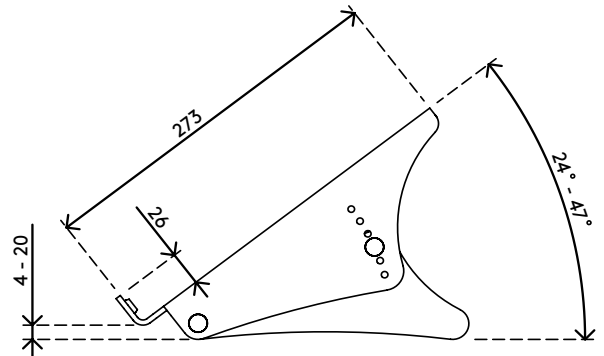

addit

6 kg

Addit laptop riser - adjustable 450

49.450

395 x 295 x 120 mm

1 pcs

clear acrylic

1,1 kg

805410494506