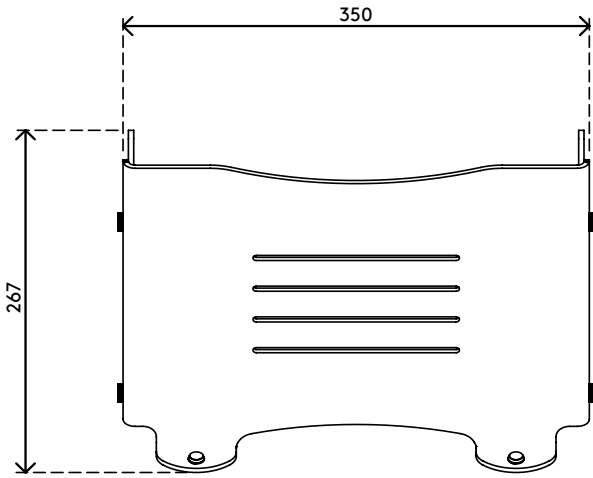

addit

6 kg

Addit laptop riser - adjustable 450

49.450

395 x 295 x 120 mm

1 pcs

clear acrylic

1,1 kg

805410494506