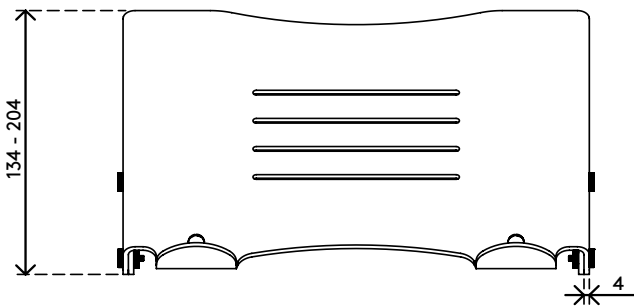

addit

6 kg

Addit laptop riser - adjustable 450

49.450

395 x 295 x 120 mm

1 pcs

clear acrylic

1,1 kg

805410494506