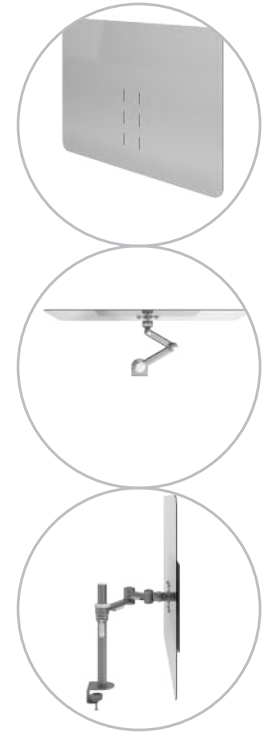

addit

44.310

Addit monitor hygiene screen 310

- Offers more protection within the workspace
- Easy to add to your existing set-up
- Fitted between VESA mounts of monitor arm and monitor
- Unique mounting slots makes vertical adjustment possible
- Ideal for single monitor set-ups and sit-stand desks
- Eligible for the Dataflex return program (24 months after purchase)
- Suitable for monitors with cable connectors on the side/bottom
- Also functions as memo board
- VESA MIS-D 100 x 100 mm compatible
- Dimensions: 1017 x 677 x 3mm
- Material: 100% recyclable Acrylic (PMMA)
- Weight: 2.4 kg
- Included: fasteners, Allen key
- Easier installation with our VESA quick-release mounts

All dimensions are in millimetres (1 mm is 0,039")

44.310

 1100 x 720 x 10 mm

 1 pcs

 clear acrylic

 3,5 kg

 805410443108