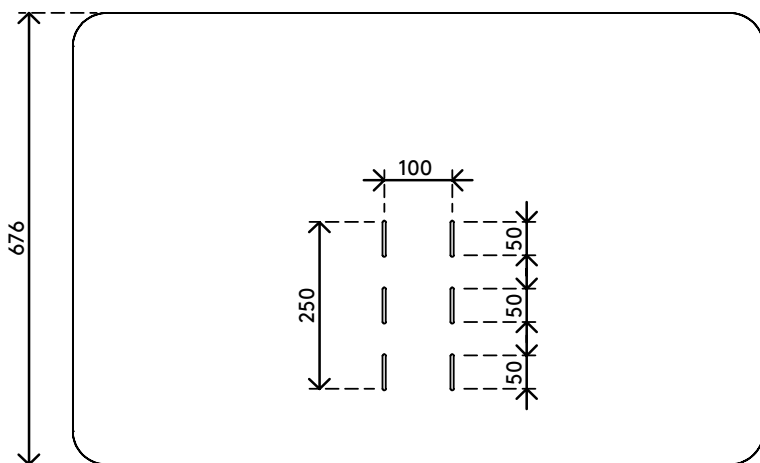

addit

44.310

Addit monitor hygiene screen 310

- Offers more protection within the workspace
- Easy to add to your existing set-up
- Fitted between VESA mounts of monitor arm and monitor
- Unique mounting slots makes vertical adjustment possible
- Ideal for single monitor set-ups and sit-stand desks
- Eligible for the Dataflex return program (24 months after purchase)
- Suitable for monitors with cable connectors on the side/bottom
- Also functions as memo board
- VESA MIS-D 100 x 100 mm compatible
- Dimensions: 1017 x 677 x 3mm
- Material: 100% recyclable Acrylic (PMMA)
- Weight: 2.4 kg
- Included: fasteners, Allen key
- Easier installation with our VESA quick-release mounts

All dimensions are in millimetres (1 mm is 0,039")

44.310

 1100 x 720 x 10 mm

 1 pcs

 clear acrylic

 3,5 kg

 805410443108