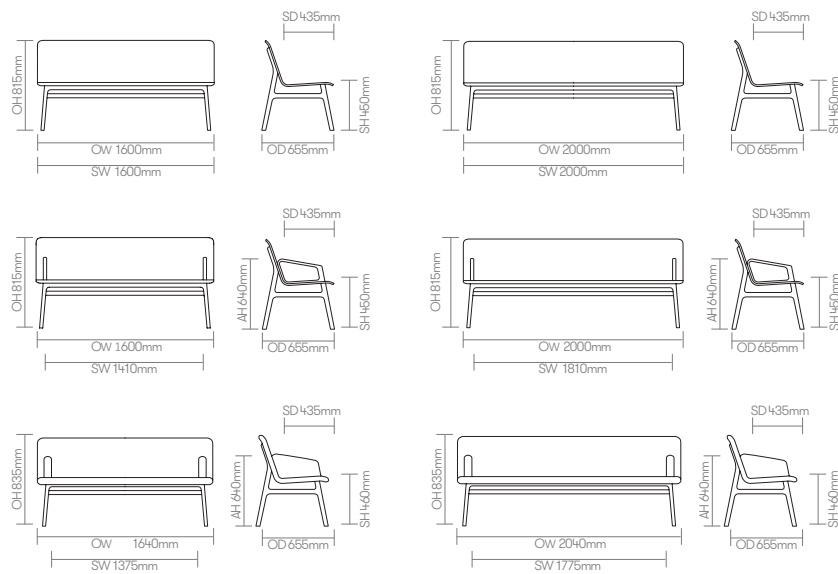

## Standard Features

(\* - Selected models only)  
 Oak veneer Ply shell  
 Oak veneer ply shell\*  
 Upholstered inner shell\*  
 Fully upholstered shell \*  
 Fully upholstered arms\*  
 Cast Aluminium frame and extrusions  
 Cast Aluminium amrs\*  
 Plastic glides with levelling adjustment

## Dimensions