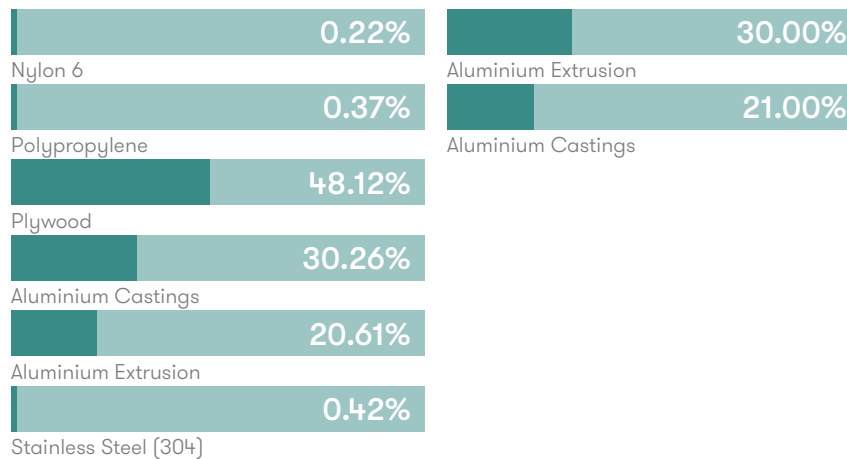

Recyclability

The range is 99% recyclable