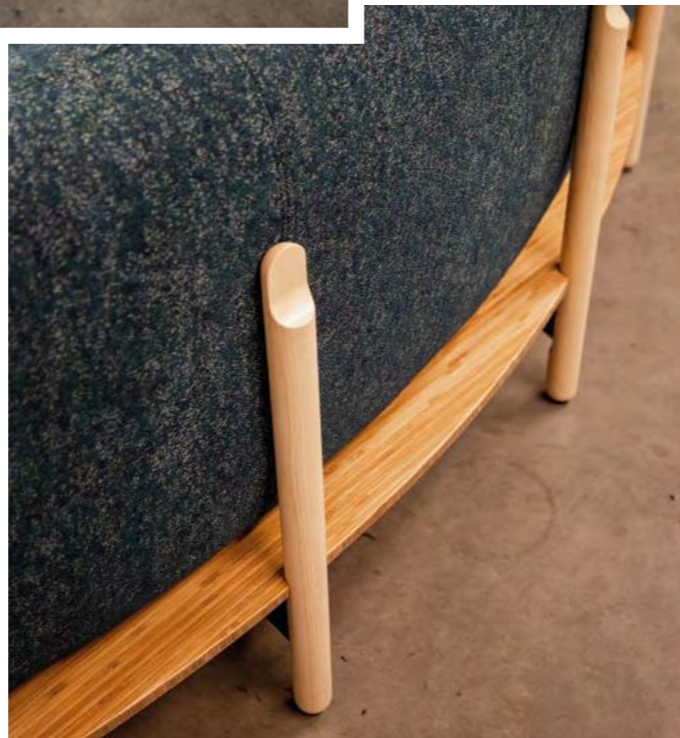

Adjustable Feet