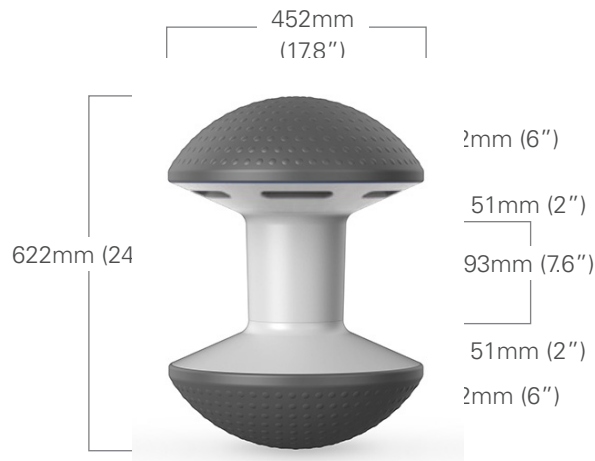

# ballo™

A Don Chadwick Design

Ballo is a multipurpose stool for short-term, active sitting. Ideal for a variety of uses, settings and spaces, the Ballo stool is suited to home and office environments and everywhere in between. Perfect for pulling up a quick seat, surrounding a conference table or for use in a reception area, Ballo inspires activity. Available in three colours, Ballo's playful aesthetic complements any space while promoting healthy movement.

## The Ballo stool is ideal for:

- Collaboration spaces
- Education spaces
- Cafeterias
- Reception areas
- Touchdown spaces
- Guest seating at workstations
- Family rooms
- Home offices
- Lounge areas

## Specifications

- Ships inflated
- Air pump is included in package
- Weight: 6.1kg (13.5 lbs.)
- Accommodates users up to 136kg (300 lbs.)
- 3-year warranty