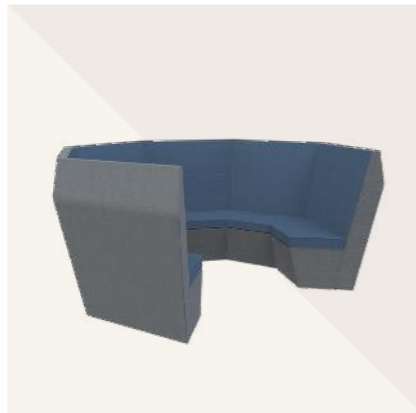

# Ben

Ben makes a statement. Using the same side profile as his friend Bill, the collaborative dens are great for seating up to 7 people. The Tabatha table fits in beautifully giving a drop down space for group working. Ben dens are great for universities, libraries and large open plan offices

Power is integrated in to the seat box with a maximum of 4 outlets per Ben den.

**6 person high back**  
DIA 3000, H 2000, SH 450

**6 person mid back**  
DIA 3000, H 1350, SH 450

**6 person low back**  
DIA 3000, H 780, SH 450

**Ben table**  
DIA 1000, H 720

<b>Porthole</b> 	<b>Porthole</b> 	<b>Porthole</b> 	<b>Pip</b> 	<b>Pip</b> 	<b>Petra</b> 	<b>Pleyt</b> 
1 UK Socket	1 UK Socket + data	1 UK Socket + USB	1 UK Socket	USB Charge	3 UK Sockets + USB	3 UK Sockets + USB