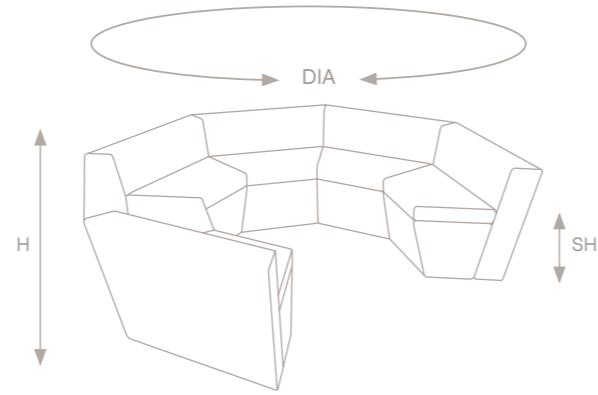

# Ben

Ben makes a statement. Using the same side profile as his friend Bill, the collaborative dens are great for seating up to 7 people. The Tabatha table fits in beautifully giving a drop down space for group working. Ben dens are great for universities, libraries and large open plan offices

Power is integrated in to the seat box with a maximum of 4 outlets per Ben den.

**6 person high back**  
DIA 3000, H 2000, SH 450

**6 person mid back**  
DIA 3000, H 1350, SH 450

**6 person low back**  
DIA 3000, H 780, SH 450

**Ben table**  
DIA 1000, H 720

<b>Porthole</b> 	<b>Porthole</b> 	<b>Porthole</b> 	<b>Pip</b> 	<b>Pip</b> 	<b>Petra</b> 	<b>Pleyt</b> 
1 UK Socket	1 UK Socket + data	1 UK Socket + USB	1 UK Socket	USB Charge	3 UK Sockets + USB	3 UK Sockets + USB