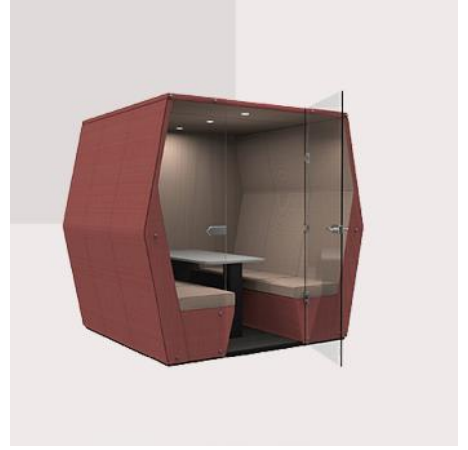

2 seat open
L 2200, D 700, H 2100

4 seat open
L 2200, D 1200, H 2100

6 seat open
L 2200, D 1800, H 2100

2 seat with end wall
L 2200, D 770, H 2100

4 seat with end wall
L 2200, D 1270, H 2100

6 seat with end wall
L 2200, D 1870, H 2100

2 seat with half wall
L 2200, D 770, H 2100

4 seat with half wall
L 2200, D 1270, H 2100

6 seat with half wall
L 2200, D 1870, H 2100

Bill,

variants

2 seat with glass door
L 2200, D 780, H 2100

4 seat with glass door
L 2200, D 1280, H 2100

6 seat with glass door
L 2200, D 1880, H 2100

2 seat with glass door + wall
L 2200, D 780, H 2100

4 seat with glass door + wall
L 2200, D 1280, H 2100

6 seat with glass door + wall
L 2200, D 1880, H 2100

*We don't recommend table top power with an open sided den.

Product	Mounting	Colours		Product	Mounting	Colours	
Nexus desktop UK socket & USB A + C outlets	On Desk	White Black		PLUTO unit 2 x UK sockets & USB A + C outlets	On Desk	White Black	
Nexus desktop UK socket & USB A + C power (100w)	On Desk	White Black		Nexus 80mm grommet unit USB A + C outlets	In Desk	White Black	
Nexus 2 x UK sockets	On Desk	White Black		PixelTUF 80mm grommet unit UK socket, bi directional USB A + C outlets	In Desk	White Black	
Capsule Module 2 x UK sockets & USB A + C outlets	On Desk	White Black		Nexus Compact UK socket & USB A + C outlets	Under Desk	White Black	
Capsule Module 2 x UK sockets & USB A + C outlets with Data	On Desk	White Black		Nexus Compact UK sockets & USB A + C outlets	In Panel	White Black	