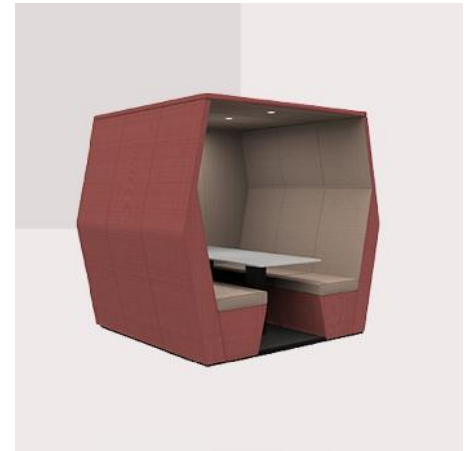

2 seat open
L 2200, D 700, H 2100

4 seat open
L 2200, D 1200, H 2100

6 seat open
L 2200, D 1800, H 2100

2 seat with end wall
L 2200, D 770, H 2100

4 seat with end wall
L 2200, D 1270, H 2100

6 seat with end wall
L 2200, D 1870, H 2100

2 seat with half wall
L 2200, D 770, H 2100

4 seat with half wall
L 2200, D 1270, H 2100

6 seat with half wall
L 2200, D 1870, H 2100

Bill,

variants

2 seat with glass door
L 2200, D 780, H 2100

4 seat with glass door
L 2200, D 1280, H 2100

6 seat with glass door
L 2200, D 1880, H 2100

2 seat with glass door + wall
L 2200, D 780, H 2100

4 seat with glass door + wall
L 2200, D 1280, H 2100

6 seat with glass door + wall
L 2200, D 1880, H 2100

*We don't recommend table top power with an open sided den.

Product	Mounting	Colours		Product	Mounting	Colours	
Nexus desktop UK socket & USB A + C outlets	On Desk	White Black		PLUTO unit 2 x UK sockets & USB A + C outlets	On Desk	White Black	
Nexus desktop UK socket & USB A + C power (100w)	On Desk	White Black		Nexus 80mm grommet unit USB A + C outlets	In Desk	White Black	
Nexus 2 x UK sockets	On Desk	White Black		PixelTUF 80mm grommet unit UK socket, bi directional USB A + C outlets	In Desk	White Black	
Capsule Module 2 x UK sockets & USB A + C outlets	On Desk	White Black		Nexus Compact UK socket & USB A + C outlets	Under Desk	White Black	
Capsule Module 2 x UK sockets & USB A + C outlets with Data	On Desk	White Black		Nexus Compact UK sockets & USB A + C outlets	In Panel	White Black	