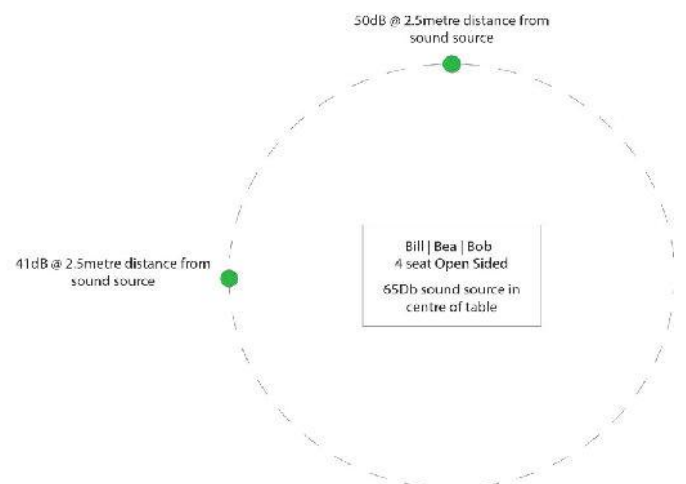

Acoustics

We recommend you come and try our Bill range for yourselves and experience the space in any of our showrooms.

There isn't an industry standard for measuring 'acoustic ratings' so we highly recommend you come and try out for yourself, and experience how the dens make you feel. You can't beat touching, feeling and experiencing our hand crafted products.

But if you are a numbers type of person, please check out the image here :