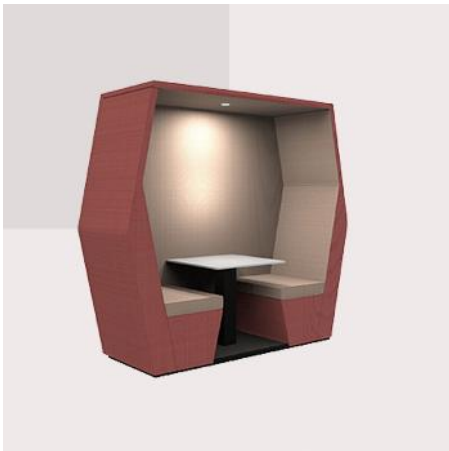

2 seat open
L 2200, D 700, H 2100

4 seat open
L 2200, D 1200, H 2100

6 seat open
L 2200, D 1800, H 2100

2 seat with end wall
L 2200, D 770, H 2100

4 seat with end wall
L 2200, D 1270, H 2100

6 seat with end wall
L 2200, D 1870, H 2100

2 seat with half wall
L 2200, D 770, H 2100

4 seat with half wall
L 2200, D 1270, H 2100

6 seat with half wall
L 2200, D 1870, H 2100

Bill,

variants

2 seat with glass door
L 2200, D 780, H 2100

4 seat with glass door
L 2200, D 1280, H 2100

6 seat with glass door
L 2200, D 1880, H 2100

2 seat with glass door + wall
L 2200, D 780, H 2100

4 seat with glass door + wall
L 2200, D 1280, H 2100

6 seat with glass door + wall
L 2200, D 1880, H 2100

*We don't recommend table top power with an open sided den.

Product	Mounting	Colours		Product	Mounting	Colours	
Nexus desktop UK socket & USB A + C outlets	On Desk	White Black		PLUTO unit 2 x UK sockets & USB A + C outlets	On Desk	White Black	
Nexus desktop UK socket & USB A + C power (100w)	On Desk	White Black		Nexus 80mm grommet unit USB A + C outlets	In Desk	White Black	
Nexus 2 x UK sockets	On Desk	White Black		PixelTUF 80mm grommet unit UK socket, bi directional USB A + C outlets	In Desk	White Black	
Capsule Module 2 x UK sockets & USB A + C outlets	On Desk	White Black		Nexus Compact UK socket & USB A + C outlets	Under Desk	White Black	
Capsule Module 2 x UK sockets & USB A + C outlets with Data	On Desk	White Black		Nexus Compact UK sockets & USB A + C outlets	In Panel	White Black	