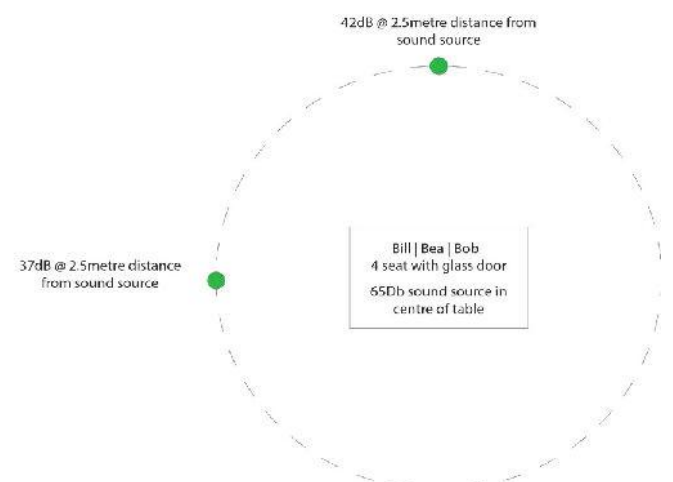

Acoustics

We recommend you come and try our Bill range for yourselves and experience the space in any of our showrooms.

There isn't an industry standard for measuring 'acoustic ratings' so we highly recommend you come and try out for yourself, and experience how the dens make you feel. You can't beat touching, feeling and experiencing our hand crafted products.

But if you are a numbers type of person, please check out the image here :