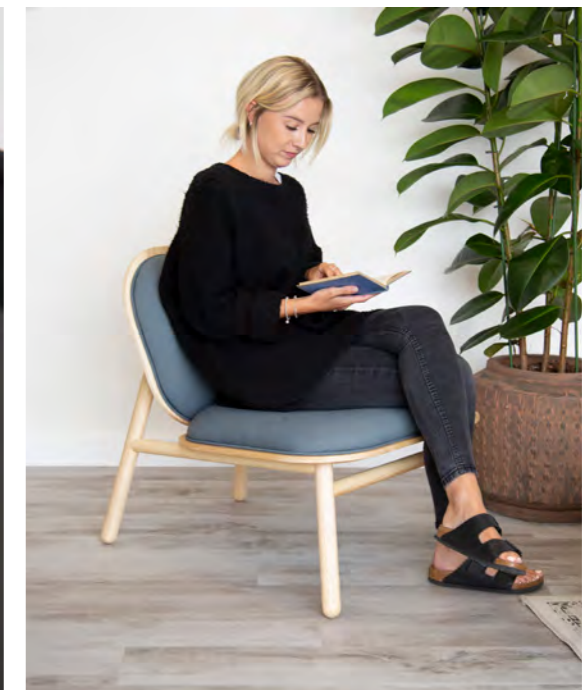

# BLUME LOUNGE CHAIR

---

The Blume Lounge Chair delivers contemporary styling and an uncompromising attention to detail. With its unique low seating position, thick cushions and deep chamfer, it will add unrivalled style and comfort to your space. The Blume Lounge Chair is the perfect addition for any breakout and relaxation area.

## FEATURES

---

- Solid Ash construction
- Available in 3 frame finishes
- Webbed seat for comfort
- Low seating position