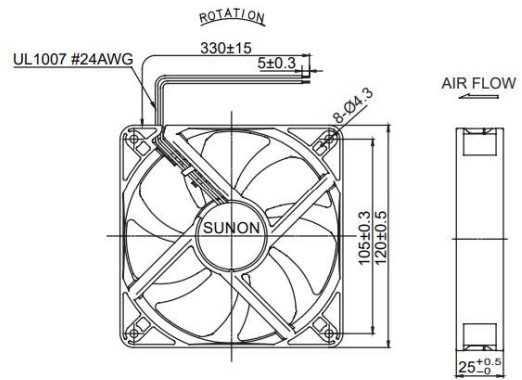

A look inside

Our fans offer exceptional performance, low noise, and extended lifespan, thanks to a friction-free design that eliminates contact between the shaft and bearing, ensuring stability and eliminating common motor issues.

Additionally, an all-plastic construction enhances the insulation resistance and electrostatic discharge (ESD) performance. The incorporation of Seal and Clip (S&C) and Blanked and Seamless (B&S) technologies boosts performance and durability which providing benefits like dust resistance, oil leakage prevention, and increased temperature resilience, ultimately extending the fan's lifespan.

- Frequency: 50Hz
- Noise level: 34dB
- Speed (rpm): 3100
- Power consumption rating: 5.5 watts
- Maximum Current: 451mA
- Dimensions (mm): 120 x 120 x 25
- Minimum ambient temperature: -10°C
- Maximum ambient temperature: 70°C
- Air flow: 183.8 m³/h or 51 litres per second
- 6 seat 2 fans Air flow: 367.6 m³/h or 102 litres per second

(Units : mm)