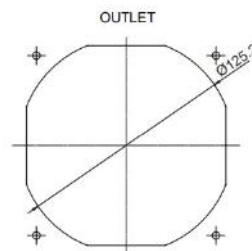

A look inside

Our fans offer exceptional performance, low noise, and extended lifespan, thanks to a friction-free design that eliminates contact between the shaft and bearing, ensuring stability and eliminating common motor issues.

Additionally, an all-plastic construction enhances the insulation resistance and electrostatic discharge (ESD) performance. The incorporation of Seal and Clip (S&C) and Blanked and Seamless (B&S) technologies boosts performance and durability which providing benefits like dust resistance, oil leakage prevention, and increased temperature resilience, ultimately extending the fan's lifespan.

- Frequency: 50Hz
- Noise level: 34dB
- Speed (rpm): 3100
- Power consumption rating: 5.5 watts
- Maximum Current: 451mA
- Dimensions (mm): 120 x 120 x 25
- Minimum ambient temperature: -10°C
- Maximum ambient temperature: 70°C
- Air flow: 183.8 m³/h or 51 litres per second
- 6 seat 2 fans Air flow: 367.6 m³/h or 102 litres per second

(Units : mm)