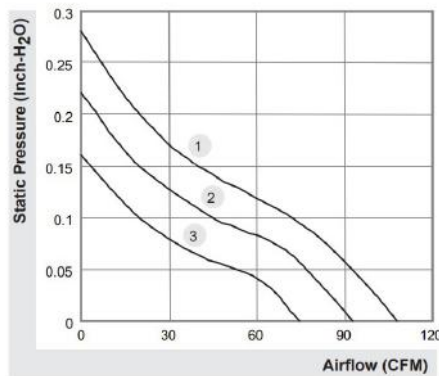

- Frequency: 50Hz
- Noise level: 34dB
- Speed (rpm): 3100
- Power consumption rating: 5.5 watts
- Maximum Current: 451mA
- Dimensions (mm): 120 x 120 x 25
- Minimum ambient temperature: -10°C
- Maximum ambient temperature: 70°C
- Air flow: 183.8 m³/h or 51 litres per second
- 6 seat 2 fans Air flow: 367.6 m³/h or 102 litres per second