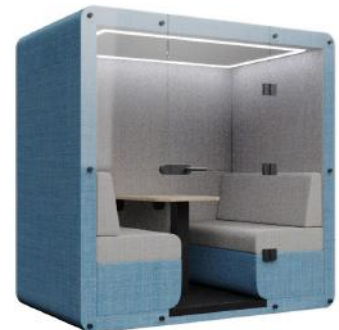

Bob Variants

Workbooth
L 1200, D 800, H 2050

Workbooth no floor
L 1200, D 800, H 2050

Workbooth open
L 1200, D 730, H 2050

Workbooth open no floor
L 1200, D 730, H 2050

2 seat with end wall
L 2010, D 770, H 2050

4 seat with half wall
L 2010, D 1270, H 2050

4 seat with half wall no floor
L 2010, D 1270, H 2050

4 seat open
L 2010, D 1200, H 2050

4 seat open no floor
L 2010, D 1200, H 2050

4 seat no roof open
L 2010, D 1200, H 2050

4 seat no roof end wall
L 2010, D 1270, H 2050

4 seat glass door
L 2010, D 1280, H 2050

4 seat glass end wall and door
L 2010, D 1220, H 2050

6 seat with end wall
L 2010, D 1870, H 2050

6 seat with end wall no floor
L 2010, D 1870, H 2050