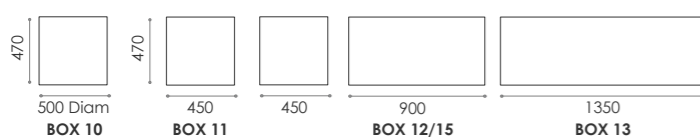

code	description
BOX 10	single cylindrical seating stool
BOX 11	single cube seating stool
BOX 12	two seater rectangular seating stool
BOX 13	three seater rectangular seating stool
BOX 15	semi-circular seating stool
BOX 120	120° unit

Options

- Standard two tone upholstery
- Castors (per set)

TT
C

standard MFC finishes

laminite finish

box-it - landscape

BOX 11 SB

BOX 12 SB

BOX 13 SB

BOX 11 DB

BOX 13 DB

BOX COR

BOX TEE

BOX 11 HS

BOX COR HS

BOX 120 SB