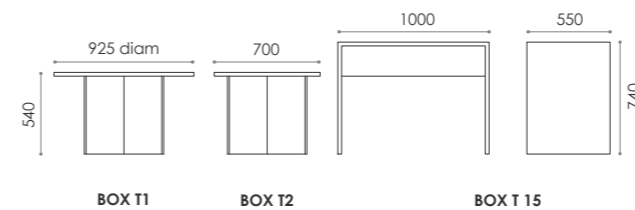

code	description
BOX 10	single cylindrical seating stool
BOX 11	single cube seating stool
BOX 12	two seater rectangular seating stool
BOX 13	three seater rectangular seating stool
BOX 15	semi-circular seating stool
BOX 120	120° unit

code	description
BOX T1	low circular coffee table
BOX T2	low square coffee table
BOX T15	high occasional work table

Standard product information

- Seat:** Combustion modified high resilient (CMHR) foam, tailored upholstery
- Feet:** Black plastic bun feet
- Box T1 & T2:** Cruciform MFC base, with a bright white through-colour laminate top, with a polished ply edge profile
- Box T15:** Bright white through-colour laminate, with a polished ply edge profile and mitered joints

Options

- Standard two tone upholstery
- Castors (per set)

TT
C

standard MFC finishes

laminite finish

box-it - landscape

BOX 11 SB

BOX 12 SB

BOX 13 SB

BOX 11 DB

BOX 13 DB

BOX COR

BOX TEE

BOX 11 HS

BOX COR HS

BOX 120 SB