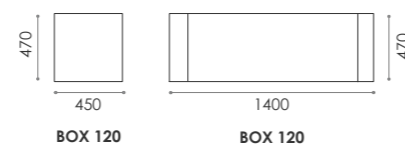

laminite finish