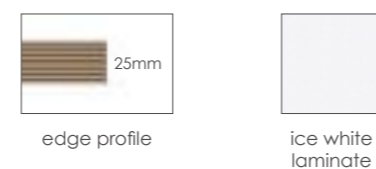

Options

- Standard two tone upholstery
- Castors (per set)

TT
C

standard MFC finishes

laminite finish

box-it - landscape

BOX 11 SB

BOX 12 SB