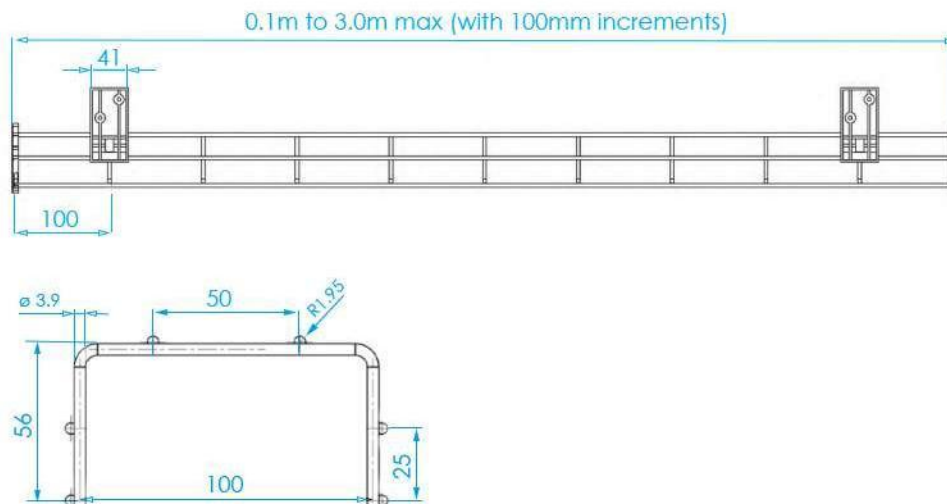

Available colours:

FEATURES

- Available in cut lengths to suit your individual needs (100mm increments, starting from 0.1m to 3.0m max)
- Comes with matching plastic fixings allowing access to one side
- Supplied complete with self-drilling screws
- Available in two widths: 100mm and 150mm wide

CABLE MANAGEMENT WIRE BASKET

DIMENSIONS

INSTALLATION

Step 1.

Step 2.

Step 3.

Step 4.

Step 5.