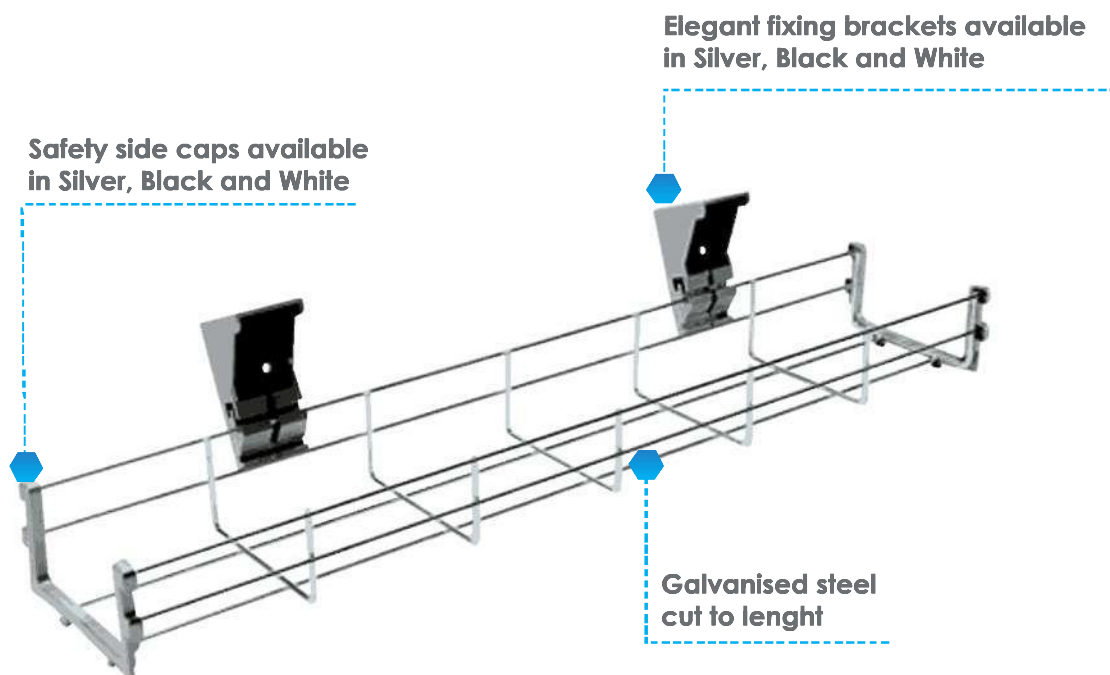

CABLE MANAGEMENT WIRE BASKET

ABL's Wire Basket provides a sleek finish to the office desk and allows a range of cables and the popular under desk PMK power module to sit neatly to avoid damages. Wire Baskets are easy to install via the fixing brackets provided. The chrome finished basket will help keep cables tidy, reduce knots and prevent trip hazards.

Available colours:

FEATURES

- Available in cut lengths to suit your individual needs (100mm increments, starting from 0.1m to 3.0m max)
- Comes with matching plastic fixings allowing access to one side
- Supplied complete with self-drilling screws
- Available in two widths: 100mm and 150mm wide

The same bracket is used for both under desk (top) and modesty panel fixing.
If extra space is needed, for example to access sockets, the basket may be moved to position 5 whilst access is required.

Always return to position 3 when work is completed.