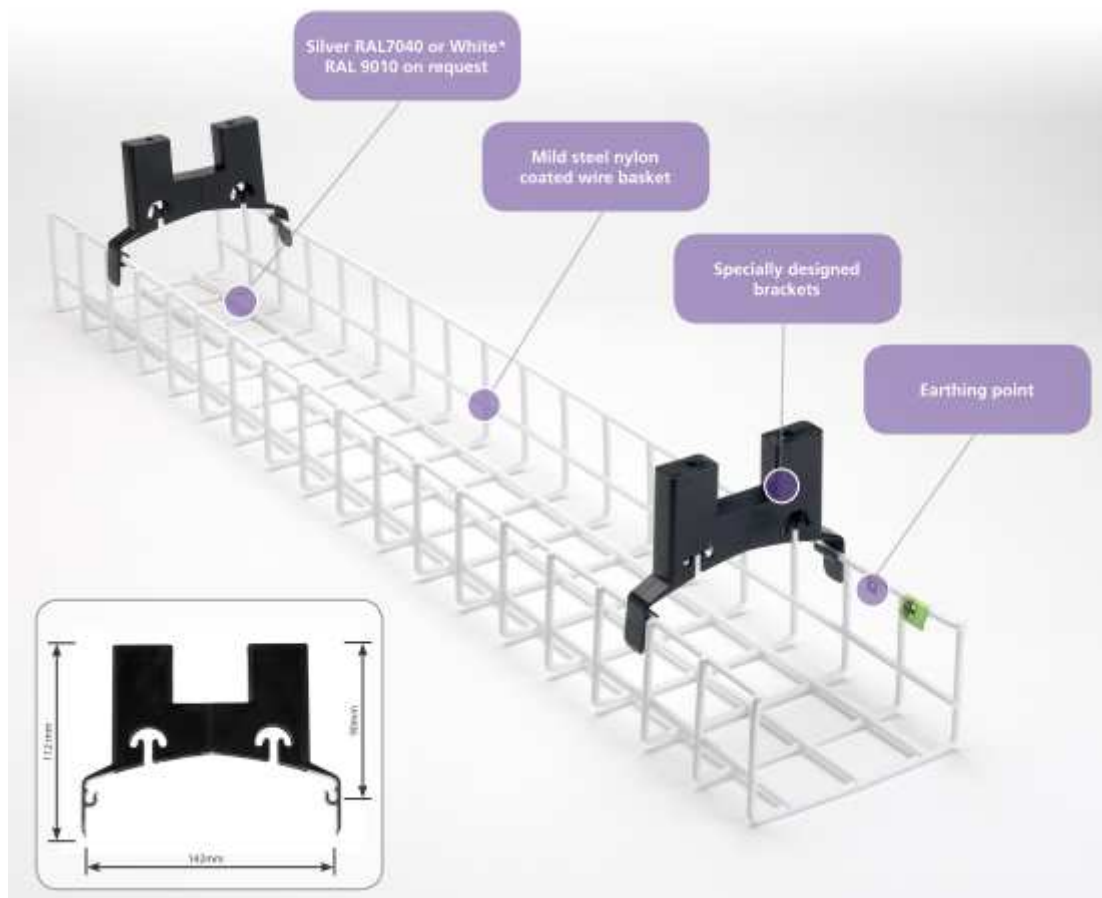

Detachable Cable Basket

Colours: Silver or White*

Available lengths:

1000mm
1200mm
1400mm
1600mm
1800mm

*White cable baskets on special order only