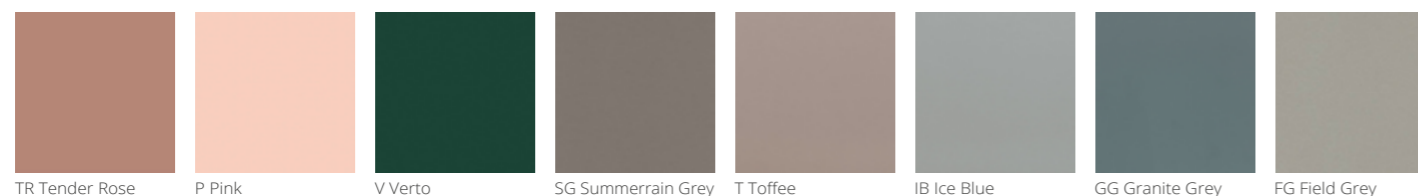

Finishes	Band 1	Band 2	Band 3	Metal Finishes
	NB Beech CA Classic Ash LO Light Oak MO Modern Oak M Maple Plain Grey PGL SE Swiss Elm VO Verade Oak WA Walnut WH White	AN Anthracite BK Black CO Concrete GO Grey Oak PC Portofino Cherry	HO Halifax Oak	B Black G Grey S Silver WH White
	Premium Metal (+5%)		A Anthracite BR Bronze LQR Clear Lacquer	