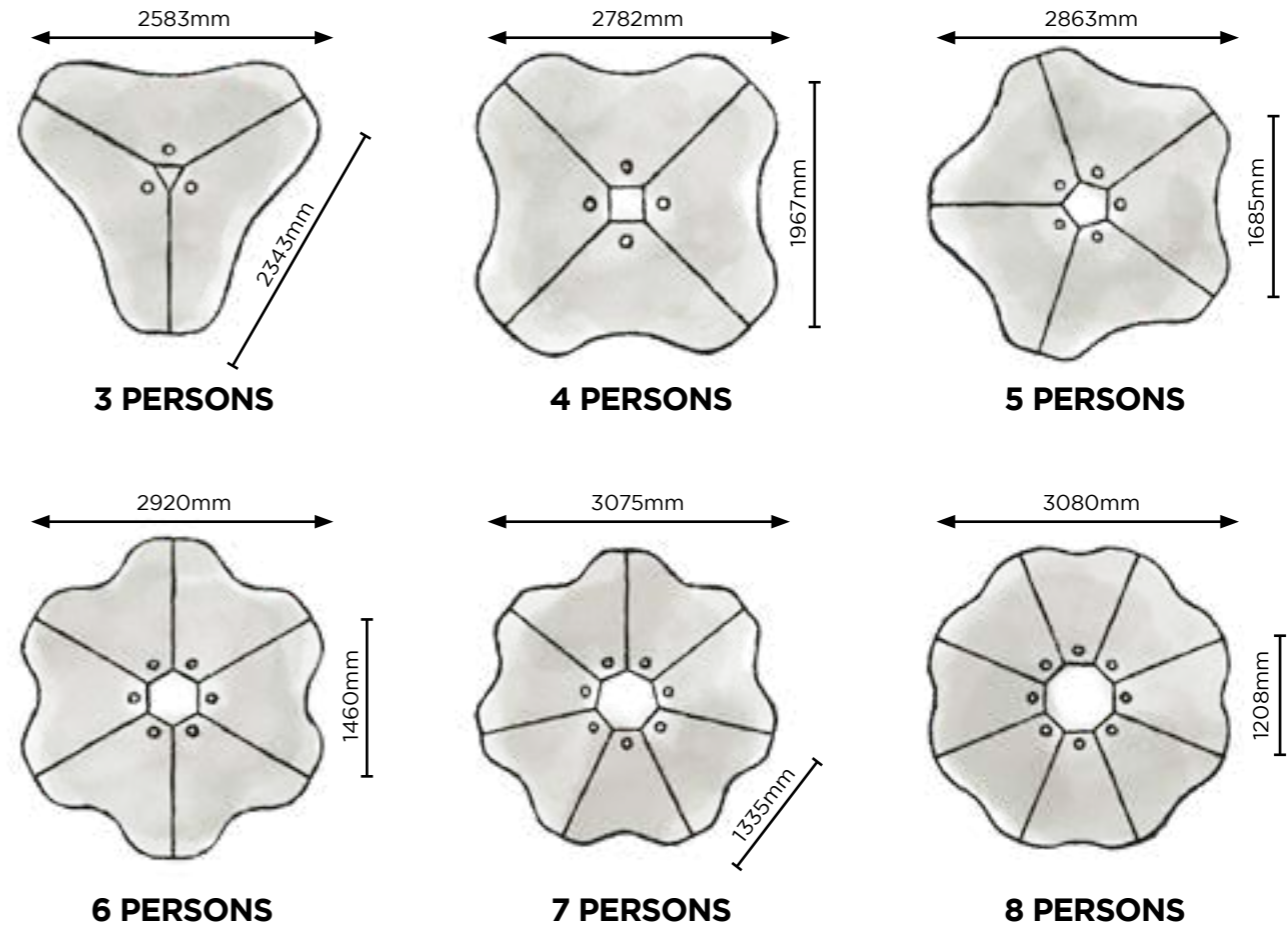

CALL CENTRE

PEDESTAL OPTIONS

Code

Without screens

GCCP3P
GCCP4P
GCCP5P
GCCP6P
GCCP7P
GCCP8P

With screens

GCCP3PS
GCCP4PS
GCCP5PS
GCCP6PS
GCCP7PS
GCCP8PS

Please note: Pedestals included in price. Suffix letter to call centre code.

Please note: Please specify handle and drawer type at time of ordering. Handle options available on backpage fold out.
Example code: GCCP3P2D/WLO/S/HB 3 person Call centre with 2 drawer Peds, Light Oak MFC, Silver cable ports and support legs, Barrel handles