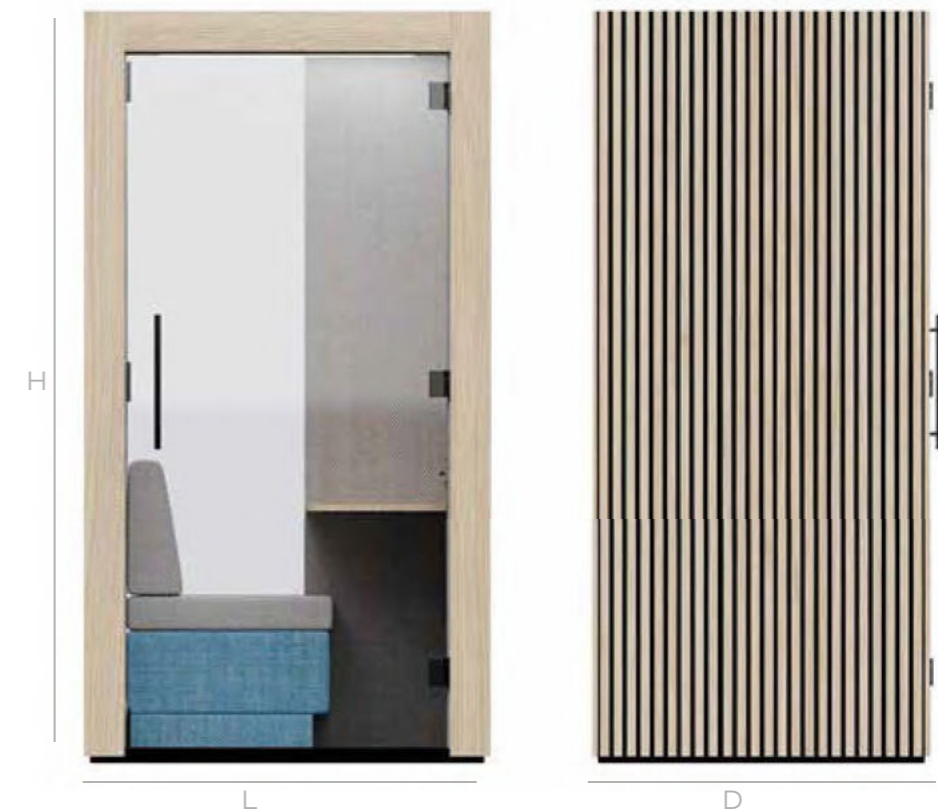

Half glass back wall - as standard