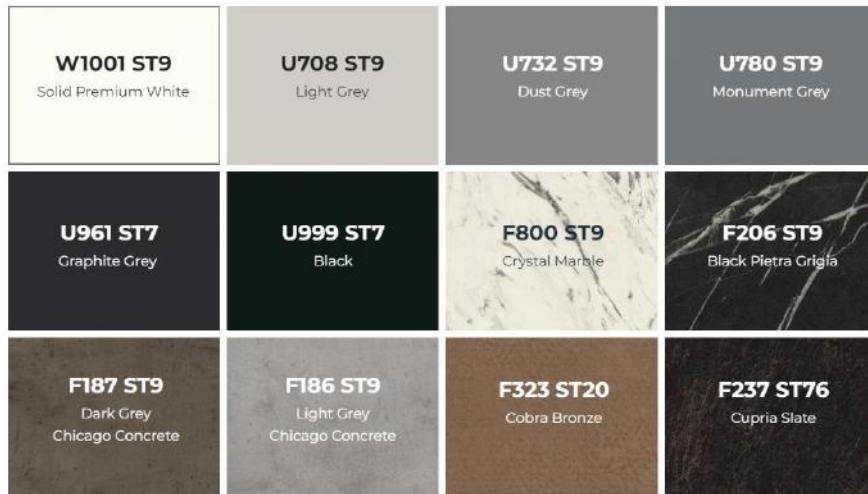

W: 3320
D: 823
H: 1150

SC1-R

W: 2400
D: 820
H: 1150

SB1-R

W: 2320
D: 823
H: 1150

All dimensions in mm.

FINISHES

Monochrome Colours & Material Reproduction Laminates

Muted Coloured Laminates

Woodgrain Laminates

OPTIONAL EXTRAS

Adjustable height desktop:
Push button, silent, motor driven
ALL DESK RANGES

Logo Panel:
XPRESSION, CLASSIC & ZED

Pedestal:
White powder coated
three drawer, slimline, mobile
300m w x 570mm d x 600mm h

The internal desk faces of all reception desks are finished in Egger W980 Platinum White laminate. Zed, Classic and Eclipse have a flush plinth in Aluminium laminate.