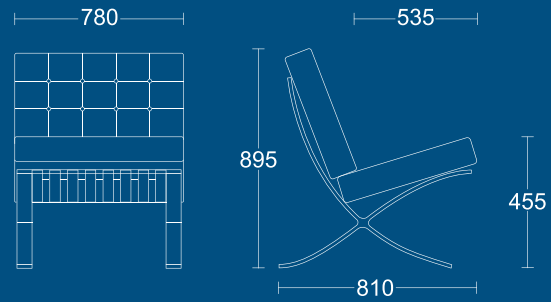

Standard Features

- Soft leather facings
 - Chrome frame and legs
 - Button detail
-

CLASSIC

710-1

Single seat
reception chair
with chrome
frame and legs.

DIMENSIONS

WIDTH 590mm
DEPTH 670mm
SEAT
HEIGHT 460mm
OVERALL
HEIGHT 850mm

710-2

Two seat
reception sofa
with chrome
frame and legs.

DIMENSIONS

WIDTH 1530mm
DEPTH 670mm
SEAT
HEIGHT 460mm
OVERALL
HEIGHT 850mm

710-3

Square foot stool
with chrome
frame and legs.

DIMENSIONS

WIDTH 630mm
DEPTH 630mm
OVERALL
HEIGHT 440mm