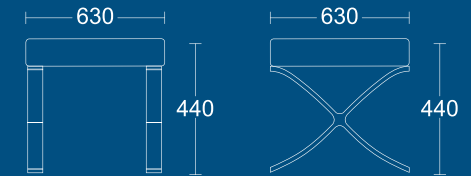

Standard Features

- Soft leather facings
 - Chrome frame and legs
 - Button detail
-

CLASSIC

710-1

Single seat
reception chair
with chrome
frame and legs.

DIMENSIONS

WIDTH 590mm
DEPTH 670mm
SEAT
HEIGHT 460mm
OVERALL
HEIGHT 850mm

710-2

Two seat
reception sofa
with chrome
frame and legs.

DIMENSIONS

WIDTH 1530mm
DEPTH 670mm
SEAT
HEIGHT 460mm
OVERALL
HEIGHT 850mm

710-3

Square foot stool
with chrome
frame and legs.

DIMENSIONS

WIDTH 630mm
DEPTH 630mm
OVERALL
HEIGHT 440mm