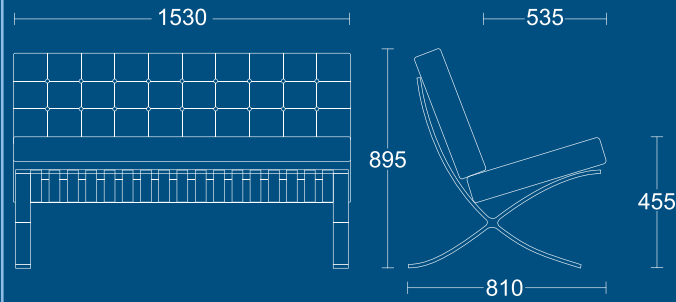

Standard Features

- Soft leather facings
 - Chrome frame and legs
 - Button detail
-

CLASSIC

710-1

Single seat
reception chair
with chrome
frame and legs.

DIMENSIONS

WIDTH 590mm
DEPTH 670mm
SEAT
HEIGHT 460mm
OVERALL
HEIGHT 850mm

710-2

Two seat
reception sofa
with chrome
frame and legs.

DIMENSIONS

WIDTH 1530mm
DEPTH 670mm
SEAT
HEIGHT 460mm
OVERALL
HEIGHT 850mm

710-3

Square foot stool
with chrome
frame and legs.

DIMENSIONS

WIDTH 630mm
DEPTH 630mm
OVERALL
HEIGHT 440mm