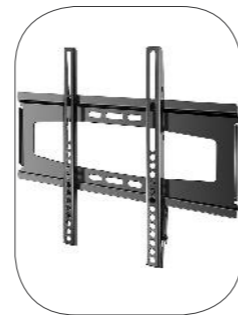

ACCESSORIES

Leg Options

Linking & Cushion

TV & Power

TV bracket

Fabric Options