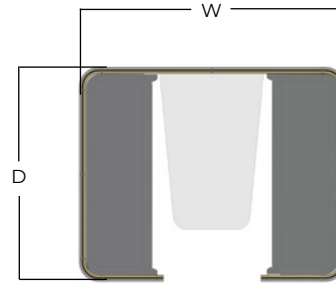

Den. Dining

Worksurface Included (specify seating below)

Dimensions (mm)

Fabric selection

Code	Height	Width	Depth	Lucia	Blazer Lite	Blazer or Synergy	Synergy & S. Quilt*	Synergy Quilt*	Remix or Canvas	Trim Finish	Worktop Finish	Cable Access
				B	C	E	F	G	H			
1350mm High												
DUN2M132012 (2 Person)	1350	2050	1200									
DUN4M132016 (4 Person)	1350	2050	1650							S Silver B Black W White	M Maple W White C Cherry WA Walnut O Oak B Black A Anthracite P White + Ply	N None H Cable Port
DUN6M132019 (6 Person)	1350	2050	1950									
1500mm High												
DUN2M152012 (2 Person)	1500	2050	1200									
DUN4M152016 (4 Person)	1500	2050	1650							S Silver B Black W White	M Maple W White C Cherry WA Walnut O Oak B Black A Anthracite P White + Ply	N None H Cable Port
DUN6M152019 (6 Person)	1500	2050	1950									

* Only available in channel not hour glass or chevron.

Seating

Code	To Fit Booth Depth (mm)		Fabric selection			
			Xtreme Plus	Blazer	Synergy Quilt	Remix or Canvas
			X	E	G	H
DEN/S/11	1200	2 Person				
DEN/S/15	1650	4 Person				
DEN/S/18	1950	6 Person				

Code	Height	Width	Depth	Fabric selection						Trim Finish	Worktop Finish	Cable Access
				Lucia B	Blazer Lite C	Blazer or Synergy E	Synergy & S. Quilt* F	Synergy Quilt* G	Remix or Canvas H			
1800mm High												
DUE2M182012L (2 Person)	1800	2050	1200									
DUE4M182016L (4 Person)	1800	2050	1650							S Silver B Black W White	M Maple W White C Cherry WA Walnut O Oak B Black A Anthracite P White + Ply	N None H Cable Port
DUE6M182019L (6 Person)	1800	2050	1950									