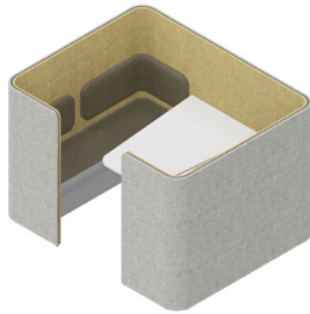

Den. Dining

Worksurface Included (specify seating below)

Dimensions (mm)

Fabric selection

Code	Height	Width	Depth	Lucia	Blazer Lite	Blazer or Synergy	Synergy & S. Quilt*	Synergy Quilt*	Remix or Canvas	Trim Finish	Worktop Finish	Cable Access
				B	C	E	F	G	H			
1350mm High												
DUN2M132012 (2 Person)	1350	2050	1200									
DUN4M132016 (4 Person)	1350	2050	1650							S Silver B Black W White	M Maple W White C Cherry WA Walnut O Oak B Black A Anthracite P White + Ply	N None H Cable Port
DUN6M132019 (6 Person)	1350	2050	1950									
1500mm High												
DUN2M152012 (2 Person)	1500	2050	1200									
DUN4M152016 (4 Person)	1500	2050	1650							S Silver B Black W White	M Maple W White C Cherry WA Walnut O Oak B Black A Anthracite P White + Ply	N None H Cable Port
DUN6M152019 (6 Person)	1500	2050	1950									

* Only available in channel not hour glass or chevron.

Seating

Code	To Fit Booth Depth (mm)		Fabric selection			
			Xtreme Plus	Blazer	Synergy Quilt	Remix or Canvas
			X	E	G	H
DEN/S/11	1200	2 Person				
DEN/S/15	1650	4 Person				
DEN/S/18	1950	6 Person				

Code	Height	Width	Depth	Fabric selection						Trim Finish	Worktop Finish	Cable Access
				Lucia B	Blazer Lite C	Blazer or Synergy E	Synergy & S. Quilt* F	Synergy Quilt* G	Remix or Canvas H			
1800mm High												
DUE2M182012L (2 Person)	1800	2050	1200									
DUE4M182016L (4 Person)	1800	2050	1650							S Silver B Black W White	M Maple W White C Cherry WA Walnut O Oak B Black A Anthracite P White + Ply	N None H Cable Port
DUE6M182019L (6 Person)	1800	2050	1950									

Note: Must be ordered at the same time as the Den unit. Not a retro fit item.

Example Configurations

Den.Dining 4 1350 high

Den.Dining

Den Dining 4 person 1350mm high 2050mm width 1650mm depth panels in blazer lite, silver trim finish, white worktop and cable port hole. Including monitor support bracket and internal cable management