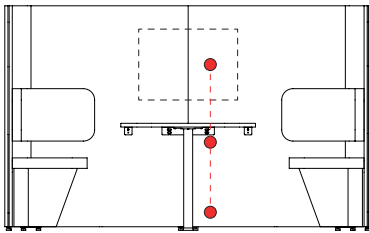

FCRB90S	Fabric cable riser Lucia for 90° junctions
FCRC90	Fabric cable riser Blazer Lite for 90° junctions
FCRE90	Fabric cable riser Blazer for 90° junctions
FCRH90S	Fabric cable riser Remix or Canvas for 90° junctions

Monitor/TV Support Bracket including Internal Cable Management

Code		Outlet Finish
NSTV1		S Silver, B Black, W White

Monitor/TV support bracket including internal cable management.

Note: Monitor/TV Support Bracket for 26" to 42" Screen Size