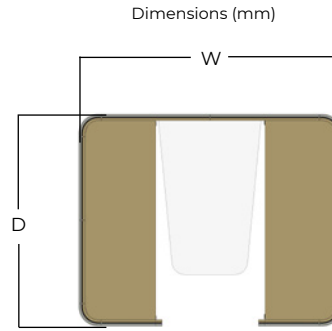

Den. Dining

Worksurface Included (specify seating below)

Dimensions (mm)

Fabric selection

Code	Height	Width	Depth	Lucia	Blazer Lite	Blazer or Synergy	Synergy & S. Quilt*	Synergy Quilt*	Remix or Canvas	Trim Finish	Worktop Finish	Cable Access
				B	C	E	F	G	H			
1350mm High												
DUN2M132012 (2 Person)	1350	2050	1200									
DUN4M132016 (4 Person)	1350	2050	1650							S Silver B Black W White	M Maple W White C Cherry WA Walnut O Oak B Black A Anthracite P White + Ply	N None H Cable Port
DUN6M132019 (6 Person)	1350	2050	1950									
1500mm High												
DUN2M152012 (2 Person)	1500	2050	1200									
DUN4M152016 (4 Person)	1500	2050	1650							S Silver B Black W White	M Maple W White C Cherry WA Walnut O Oak B Black A Anthracite P White + Ply	N None H Cable Port
DUN6M152019 (6 Person)	1500	2050	1950									

* Only available in channel not hour glass or chevron.

Seating

Code	To Fit Booth Depth (mm)		Fabric selection			
			Xtreme Plus	Blazer	Synergy Quilt	Remix or Canvas
			X	E	G	H
DEN/S/11	1200	2 Person				
DEN/S/15	1650	4 Person				
DEN/S/18	1950	6 Person				

Code	Height	Width	Depth	Fabric selection						Trim Finish	Worktop Finish	Cable Access
				Lucia B	Blazer Lite C	Blazer or Synergy E	Synergy & S. Quilt* F	Synergy Quilt* G	Remix or Canvas H			
1800mm High												
DUE2M182012L (2 Person)	1800	2050	1200									
DUE4M182016L (4 Person)	1800	2050	1650							S Silver B Black W White	M Maple W White C Cherry WA Walnut O Oak B Black A Anthracite P White + Ply	N None H Cable Port
DUE6M182019L (6 Person)	1800	2050	1950									