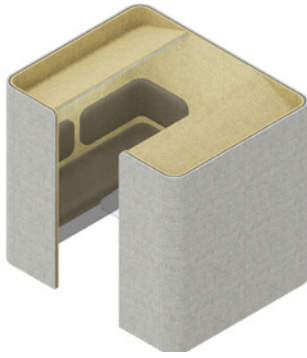

Den. Dining

Worksurface Included (specify seating below)

Dimensions (mm)

Fabric selection

Code	Height	Width	Depth	Lucia	Blazer Lite	Blazer or Synergy	Synergy & S. Quilt*	Synergy Quilt*	Remix or Canvas	Trim Finish	Worktop Finish	Cable Access
				B	C	E	F	G	H			
1350mm High												
DUN2M132012 (2 Person)	1350	2050	1200									
DUN4M132016 (4 Person)	1350	2050	1650							S Silver B Black W White	M Maple W White C Cherry WA Walnut O Oak B Black A Anthracite P White + Ply	N None H Cable Port
DUN6M132019 (6 Person)	1350	2050	1950									
1500mm High												
DUN2M152012 (2 Person)	1500	2050	1200									
DUN4M152016 (4 Person)	1500	2050	1650							S Silver B Black W White	M Maple W White C Cherry WA Walnut O Oak B Black A Anthracite P White + Ply	N None H Cable Port
DUN6M152019 (6 Person)	1500	2050	1950									

* Only available in channel not hour glass or chevron.

Seating

Code	To Fit Booth Depth (mm)		Fabric selection			
			Xtreme Plus	Blazer	Synergy Quilt	Remix or Canvas
			X	E	G	H
DEN/S/11	1200	2 Person				
DEN/S/15	1650	4 Person				
DEN/S/18	1950	6 Person				

Code	Height	Width	Depth	Fabric selection						Trim Finish	Worktop Finish	Cable Access
				Lucia B	Blazer Lite C	Blazer or Synergy E	Synergy & S. Quilt* F	Synergy Quilt* G	Remix or Canvas H			
1800mm High												
DUE2M182012L (2 Person)	1800	2050	1200									
DUE4M182016L (4 Person)	1800	2050	1650							S Silver B Black W White	M Maple W White C Cherry WA Walnut O Oak B Black A Anthracite P White + Ply	N None H Cable Port
DUE6M182019L (6 Person)	1800	2050	1950									