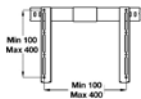

FCRB90S	Fabric cable riser Lucia for 90° junctions
FCRC90	Fabric cable riser Blazer Lite for 90° junctions
FCRE90	Fabric cable riser Blazer for 90° junctions
FCRH90S	Fabric cable riser Remix or Canvas for 90° junctions

Monitor/TV Support Bracket including Internal Cable Management

Code		Outlet Finish
NSTV1		S Silver, B Black, W White

Monitor/TV support bracket including internal cable management.

Note: Monitor/TV Support Bracket for 26" to 42" Screen Size