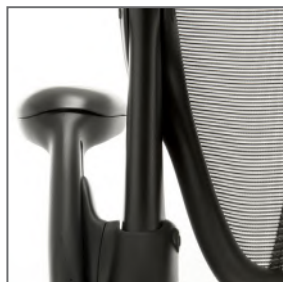

Specifications

- Designed for users up to 300 pounds
- Total major parts: 8
- Total number of parts: 31
- Weight: 30 pounds
- CAL 133-approved
- Certified by BIFMA level® 3 and GREENGUARD
- May contribute to a number of LEED-CI, -NC and -EB credits
- 15-year 24/7 warranty

Options

- Diverse selection of mesh styles and colors
- Frame color options: Black, Gray, White
- Adjustable arms, fixed arms or armless
- Textile-covered seat
- Brushed stainless steel base caps
- Casters or glides
- Multiple cylinder heights
- Foot ring