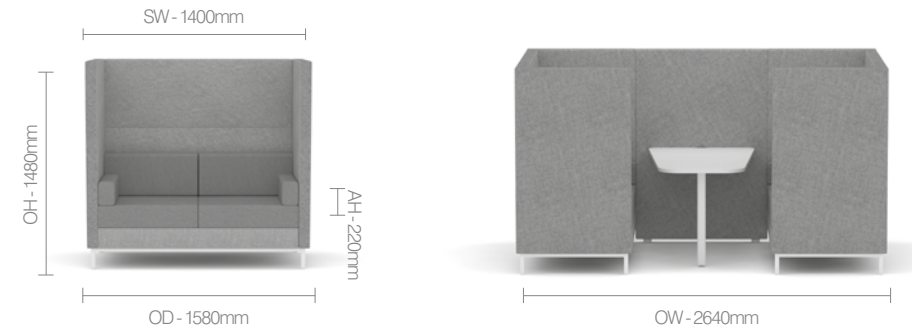

Elegance

Working Together.

Available as a single and two seat unit with complementary tables, it is sure to suit a multitude of applications.

Options

Elegance is available as a chair, two or three seat sofa. Elegance can be configured into breakout booths with the addition of a media panel and table.

Dimensions

OH-Overall Height OD-Overall Depth OW-Overall Width AH-Arm Height BH-Back Height SH-Seat Height SW-Seat Width SD-Seat Depth

Elegance

standard & optional features/finishes

- Standard feature
- Not available

	ELG01 Single Seat	ELG02 Double Seat	ELG03 Three Seat	ELG12 Two Seat Booth	ELG14 Four Seat Booth	ELG16 Six Seat Booth
Traditional carcass construction	●	●	●	●	●	●
Fitted back cushions	●	●	●	□	□	□
Fully upholstered	●	●	●	●	●	●
25mm MFC tops are available in Strata Oak, Autumn, Winter Oak & White	□	□	□	●	●	●
Square tubular frame finished in Black powder coat	●	●	●	□	□	□
Tubular frame finished in Black powder coat	□	□	□	●	●	●
Optional features						
Square tube frame available in Silver or White powder coat	+£	+£	+£	+£	+£	+£
Two-tone upholstery (use the price band of the highest fabrics selected)	+£	+£	+£	+£	+£	+£

Plastic glides

Standard Features

(*Selected models only)

- Traditional carcass construction*
- Square tubular frame*
- Fitted back cushions*
- Fully upholstered*
- 25mm MFC top*

Optional Features

- Two-tone upholstery
- Choice of finish option available- see finish page