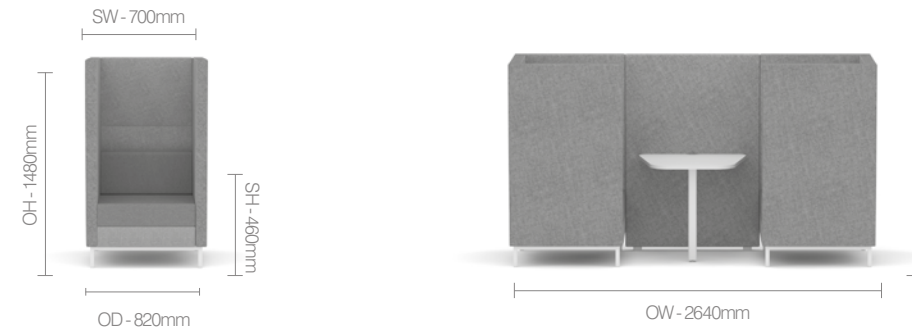

Elegance

Working Together.

Available as a single and two seat unit with complementary tables, it is sure to suit a multitude of applications.

Options

Elegance is available as a chair, two or three seat sofa. Elegance can be configured into breakout booths with the addition of a media panel and table.

Dimensions

OH-Overall Height OD-Overall Depth OW-Overall Width AH-Arm Height BH-Back Height SH-Seat Height SW-Seat Width SD-Seat Depth

Elegance

standard & optional features/finishes

- Standard feature
- Not available

	ELG01 Single Seat	ELG02 Double Seat	ELG03 Three Seat	ELG12 Two Seat Booth	ELG14 Four Seat Booth	ELG16 Six Seat Booth
Traditional carcass construction	●	●	●	●	●	●
Fitted back cushions	●	●	●	□	□	□
Fully upholstered	●	●	●	●	●	●
25mm MFC tops are available in Strata Oak, Autumn, Winter Oak & White	□	□	□	●	●	●
Square tubular frame finished in Black powder coat	●	●	●	□	□	□
Tubular frame finished in Black powder coat	□	□	□	●	●	●
Optional features						
Square tube frame available in Silver or White powder coat	+£	+£	+£	+£	+£	+£
Two-tone upholstery (use the price band of the highest fabrics selected)	+£	+£	+£	+£	+£	+£

Plastic glides

Standard Features

(*Selected models only)

- Traditional carcass construction*
- Square tubular frame*
- Fitted back cushions*
- Fully upholstered*
- 25mm MFC top*

Optional Features

- Two-tone upholstery
- Choice of finish option available- see finish page