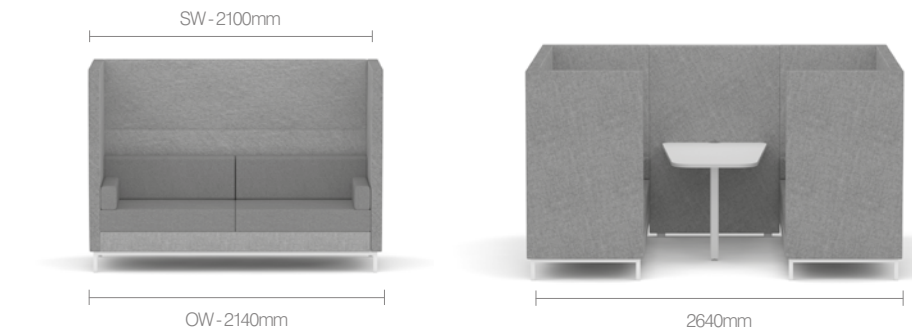

Elegance

Working Together.

Available as a single and two seat unit with complementary tables, it is sure to suit a multitude of applications.

Options

Elegance is available as a chair, two or three seat sofa. Elegance can be configured into breakout booths with the addition of a media panel and table.

Dimensions

OH-Overall Height OD-Overall Depth OW-Overall Width AH-Arm Height BH-Back Height SH-Seat Height SW-Seat Width SD-Seat Depth

Elegance

standard & optional features/finishes

- Standard feature
- Not available

	ELG01 Single Seat	ELG02 Double Seat	ELG03 Three Seat	ELG12 Two Seat Booth	ELG14 Four Seat Booth	ELG16 Six Seat Booth
Traditional carcass construction	●	●	●	●	●	●
Fitted back cushions	●	●	●	□	□	□
Fully upholstered	●	●	●	●	●	●
25mm MFC tops are available in Strata Oak, Autumn, Winter Oak & White	□	□	□	●	●	●
Square tubular frame finished in Black powder coat	●	●	●	□	□	□
Tubular frame finished in Black powder coat	□	□	□	●	●	●
Optional features						
Square tube frame available in Silver or White powder coat	+£	+£	+£	+£	+£	+£
Two-tone upholstery (use the price band of the highest fabrics selected)	+£	+£	+£	+£	+£	+£

Plastic glides

Standard Features

(*Selected models only)

- Traditional carcass construction*
- Square tubular frame*
- Fitted back cushions*
- Fully upholstered*
- 25mm MFC top*

Optional Features

- Two-tone upholstery
- Choice of finish option available- see finish page