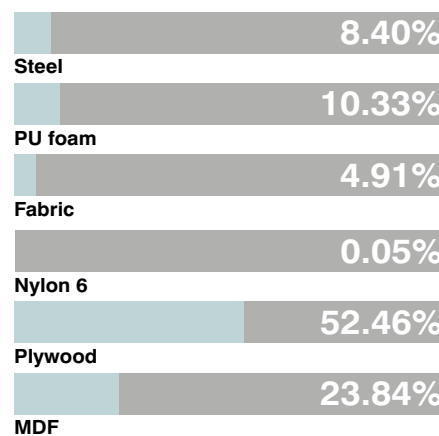

Frame Finishes

Black (Powder Coat)

Silver (Powder Coat)

White (Powder Coat)

MFC Finishes

Strata Oak

Autumn

Winter Oak

White

Colour images above are for reference only. Please verify with actual colour sample.

to specify your product...

1. Check the **Standard Features and Finishes** and select the **Model** you require
2. Select the **Fabric Band** for the fabric you are using (standard fabrics are listed on page 258-259), this will give you the basic price per product
3. Select any **Optional Extras or Alternative Finishes** you require and add on any extra costs as shown per chair
4. You now have the total cost and specification for **Your Product**

When ordering, please ensure that you send us all this information, so we can correctly fulfil your requirements.

Material Content

Components are constructed of the following

Recycled Content

Contains up to 17.30% of Recycled Material

Recyclability

The range is 99% recyclable

99%