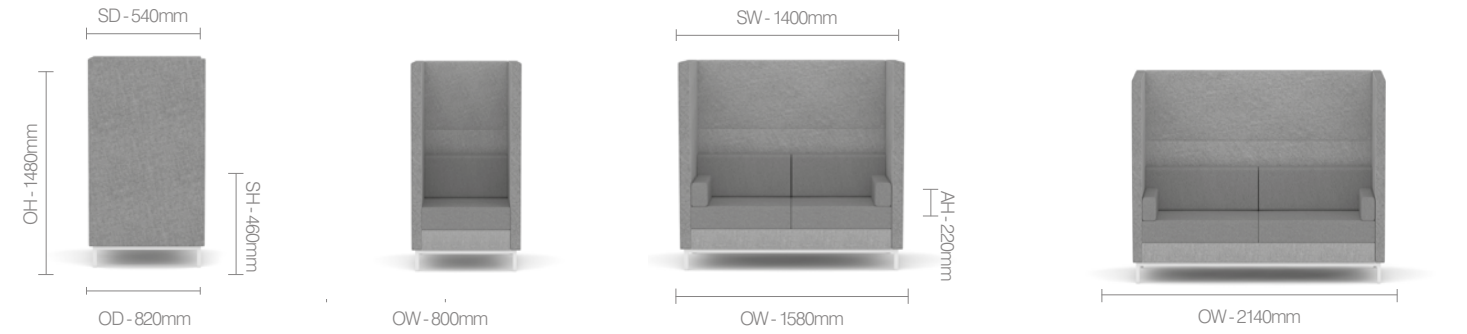

Elegance

Working Together.

Available as a single and two seat unit with complementary tables, it is sure to suit a multitude of applications.

Options

Elegance is available as a chair, two or three seat sofa. Elegance can be configured into breakout booths with the addition of a media panel and table.

Dimensions

OH-Overall Height OD-Overall Depth OW-Overall Width AH-Arm Height BH-Back Height SH-Seat Height SW-Seat Width SD-Seat Depth

Elegance

standard & optional features/finishes

- Standard feature
- Not available

	ELG01 Single Seat	ELG02 Double Seat	ELG03 Three Seat	ELG12 Two Seat Booth	ELG14 Four Seat Booth	ELG16 Six Seat Booth
Traditional carcass construction	●	●	●	●	●	●
Fitted back cushions	●	●	●	□	□	□
Fully upholstered	●	●	●	●	●	●
25mm MFC tops are available in Strata Oak, Autumn, Winter Oak & White	□	□	□	●	●	●
Square tubular frame finished in Black powder coat	●	●	●	□	□	□
Tubular frame finished in Black powder coat	□	□	□	●	●	●
Optional features						
Square tube frame available in Silver or White powder coat	+£	+£	+£	+£	+£	+£
Two-tone upholstery (use the price band of the highest fabrics selected)	+£	+£	+£	+£	+£	+£

Plastic glides

Standard Features

(*Selected models only)

- Traditional carcass construction*
- Square tubular frame*
- Fitted back cushions*
- Fully upholstered*
- 25mm MFC top*

Optional Features

- Two-tone upholstery
- Choice of finish option available- see finish page