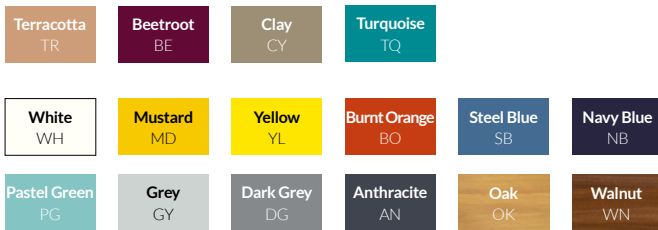

STEPS TO SPECIFY

Follow our guide and customise our products to suit your space

---

Select Product

Select Size

Select Top Type and Finish: Cutline edge laminate or MFC

Cutline Standard Laminate