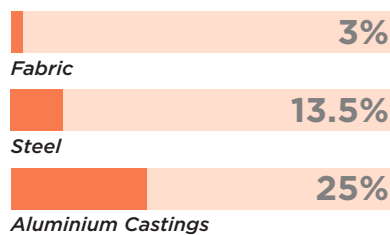

Recycled Content

Contains up to 41.5% of Recycled Material

Recyclability

The range is 99% recyclable

99%