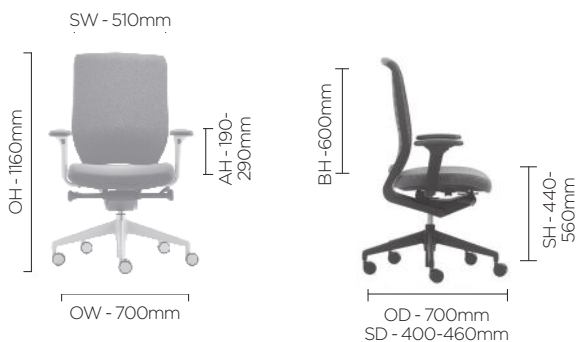

DIMENSIONS

DESIGN

Paul Brooks

Paul Brooks graduated from Ravensbourne College of Design to go onto the RCA before joining the design team of Robert Heritage, OBE RDI, in 1983.

Paul established his own practice in 1988 and has since worked with a host of UK and European furniture manufacturers becoming a well established figure in the design community with many highly successful designs to his credit.