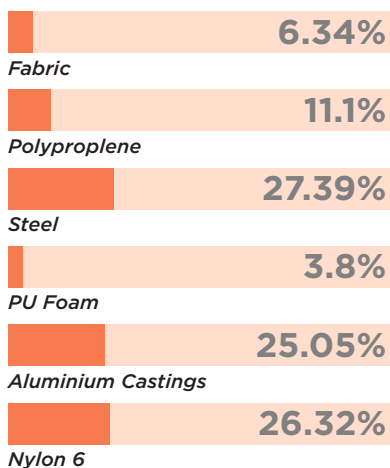

Airflow Mesh Colours

Black

Grey

White

Component Finish

Black (Plastic)

Light Grey (Plastic)

Plastic Back Membrane

Black

Anthracite

Light Grey

Base Finishes

Black (Plastic)

Light Grey (Plastic)

Polished Aluminium

ENVIRONMENTAL

Material Content

Components are constructed of the following

Recycled Content

Contains up to 41.5% of Recycled Material

Recyclability

The range is 99% recyclable

99%