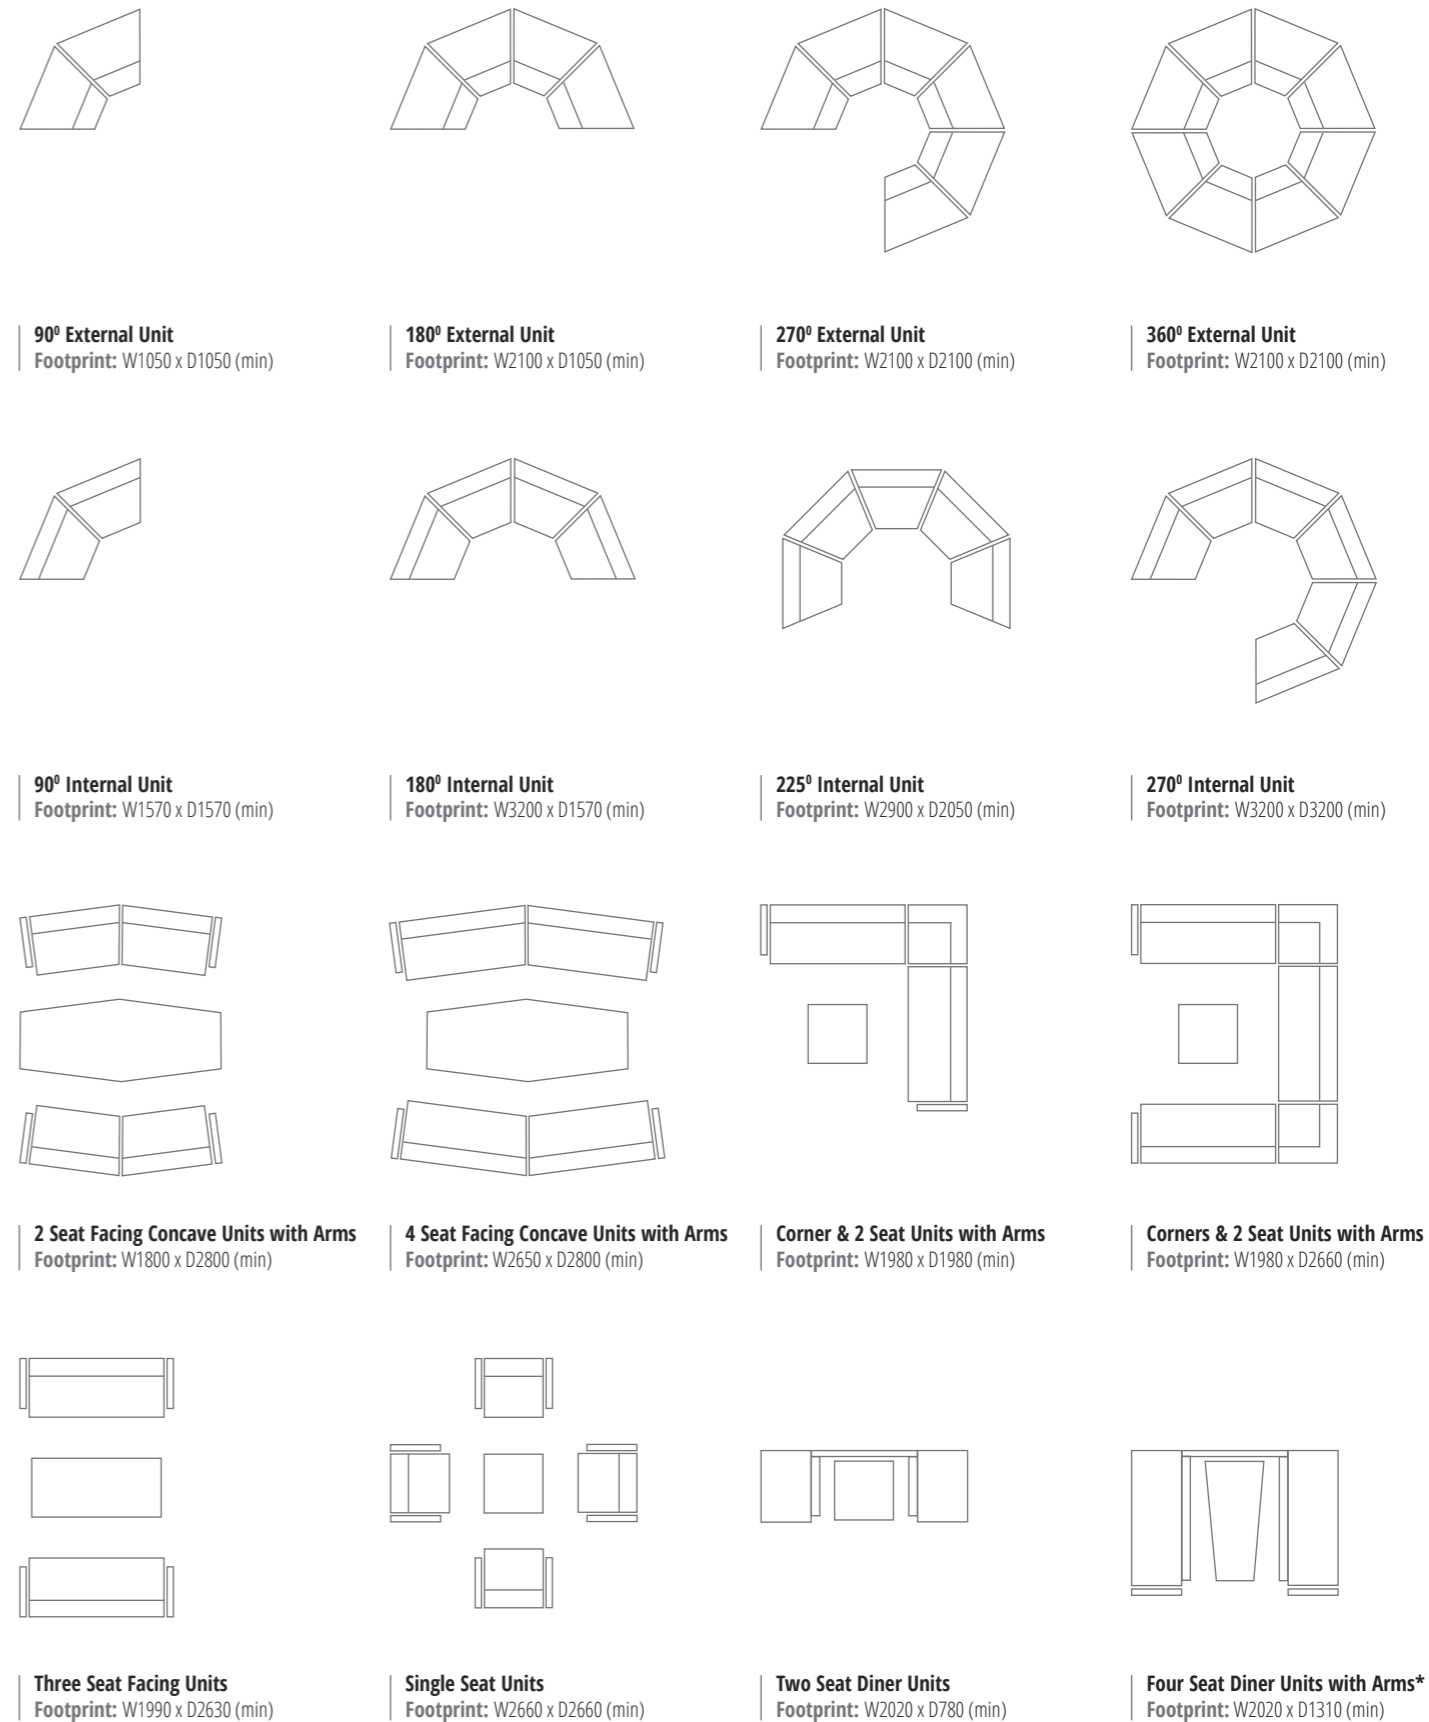

MODEL	▶ 15-E-1T*	▶ 15-E-2T*	▶ 15-E-3T*	▶ 15-E-1B
DESCRIPTION	▶ Single Diner Table Wooden MFC Top Pedestal Base Silver Stem Delivered Unassembled	▶ Double Diner Table Wooden MFC Top Pedestal Base Silver Stem Delivered Unassembled	▶ Treble Diner Table Wooden MFC Top Pedestal Base Silver Stem & Chrome Disc Base Delivered Unassembled	▶ Privacy Booth Fully Upholstered Wall Mounted (Fixings not supplied) Delivered Unassembled
	NB. For Diner Units only**	NB. For Diner Units only**	NB. For Diner Units only**	
FABRIC GROUP				
GP0 GP1 GP2 GP3 GP4 GP5 GP6 L1 (Leather) L2 (Leather)				
OPTIONS	▶ White Table Top (WH) Walnut Table Top (WL)	▶ White Table Top (WH) Walnut Table Top (WL)	▶ White Table Top (WH) Walnut Table Top (WL)	▶ Shelf
DIMENSIONS	▶ Millimetres (mm) Overall Depth 600 Overall Width 670 Overall Height 720 Seat Height - Seat Depth -	▶ Millimetres (mm) Overall Depth 600 Overall Width 1200 Overall Height 720 Seat Height - Seat Depth -	▶ Millimetres (mm) Overall Depth 600 Overall Width 1800 Overall Height 720 Seat Height - Seat Depth -	▶ Millimetres (mm) Overall Depth 610 Overall Width 900 Seat Height - Seat Depth -

NOTES

* Product Images shown with White Table Top (WH) Option.

** If the Diner Table is being fitted to a Dining Unit with the 2 x Upholstered Arms Option, the table will be tapered to 400mm at the open end allowing easy access to the seating.

These diagrams represent a selection of useful layout ideas and are not to scale. All measurements show the minimum space required for the configuration shown. Dimensions are in millimetres and are approximate. *Diagram shows 2 x Upholstered Arms Option where the table comes tapered to 400mm at the open end allowing easy access to the seating.