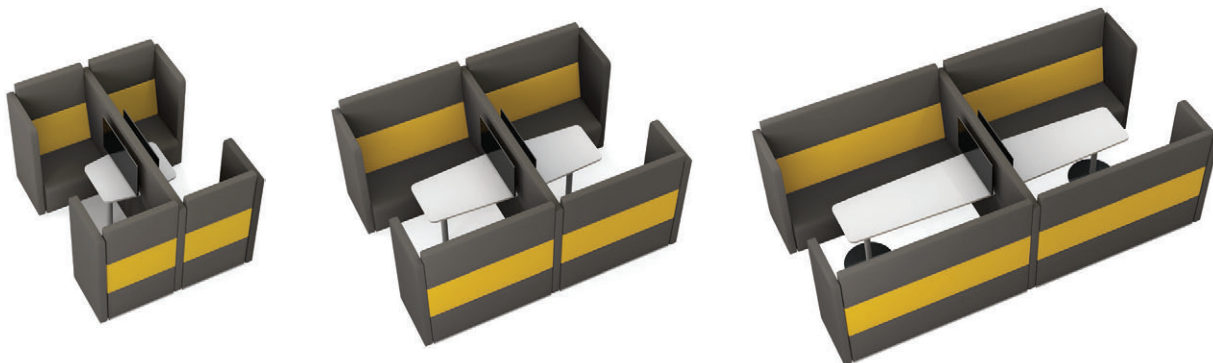

RECYCLED CONTENT
RECYCLABLE CONTENT

► * Product Image shows a TV (Not Included) that is fitted using the 15-TVB bracket.

** If the 2 x Upholstered Arms Option is selected, the table will be tapered to 500mm at the open end allowing easy access to the seating.
See diagram for Four Seat Diner Units with Arms on page 204. For more details please contact our Sales Office.

PRODUCT NOTES

► Yellow: Alba - 3005 / Grey: Divina 3 - 173 (NB. Two Tone Upholstery (as shown) is 10% extra).

UPHOLSTERY

FIFTEEN MEDIA

Agile & Co-Working

Design: Jason Lansdale

MODEL	▶ 15-HM-4*	▶ 15-HM-8*	▶ 15-HM-12*
DESCRIPTION	<p>▶ Four Seat High Back Media Unit Upholstered Centre Panel Silver Floor Rails Delivered Unassembled White Laminated Tables Satin Post Legs</p> <p>(TV and Brackets NOT included)</p> <p>NB. Upholstered Arms are optional. Codes and prices are on page 197.</p>	<p>▶ Eight Seat High Back Media Unit Upholstered Centre Panel Silver Floor Rails Delivered Unassembled White Laminated Tables Satin Post Legs</p> <p>(TV and Brackets NOT included)</p> <p>NB. Upholstered Arms are optional. Codes and prices are on page 197.</p>	<p>▶ Twelve Seat High Back Media Unit Upholstered Centre Panel Silver Floor Rails Delivered Unassembled White Laminated Tables Satin Post Legs & Chrome Disc Bases</p> <p>(TV and Brackets NOT included)</p> <p>NB. Upholstered Arms are optional. Codes and prices are on page 197.</p>