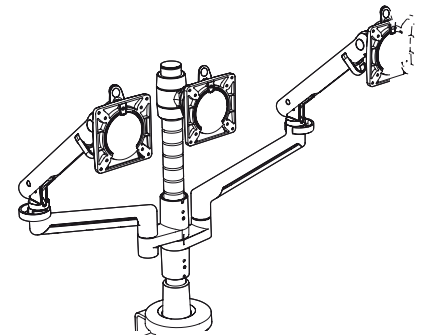

Mounted onto the Wishbone post system, Flo Modular is our most flexible and dynamic multi-screen solution

- Scalable solution: Easy to add and remove arms according to specification
- Supports single, dual and multiple screens
- Working load range 3 to 9kg (6.6 to 19.8lb)
- Horizontal reach 510mm
- Can be mounted at a range of heights on a single post and retro-fitted to existing installations
- Weight gauge reduces installation time and allows consistent performance
- Self balancing head provides accurate screen positioning and stability

Single Flo modular arm with 300mm Wishbone post and desk fixing**

This example consists of DYN/013/007, WSH/PST300/K & UNI/HLC/001

Two Flo modular arms with 300mm Wishbone post and desk fixing**

This example consists of 2 x DYN/013/007, WSH/PST300/K & UNI/HLC/001

Flo Modular triple screen on a 500mm Wishbone post and desk fixing**

This example consists of 2 x DYN/013/007, WSH/003/PQR, WSH/PST500/K & UNI/HLC/001