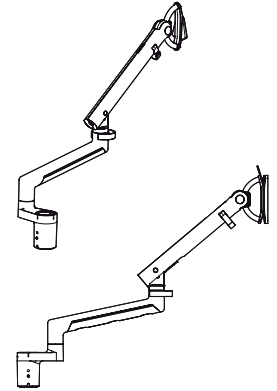

Mounted onto the Wishbone post system, Flo Modular is our most flexible and dynamic multi-screen solution

- Scalable solution: Easy to add and remove arms according to specification
- Supports single, dual and multiple screens
- Working load range 3 to 9kg (6.6 to 19.8lb)
- Horizontal reach 510mm
- Can be mounted at a range of heights on a single post and retro-fitted to existing installations
- Weight gauge reduces installation time and allows consistent performance
- Self balancing head provides accurate screen positioning and stability

CODE	DESCRIPTION	COLOUR	CLAMP RANGE	WEIGHT	PACKAGED
------	-------------	--------	-------------	--------	----------

DYN/013/007	Flo Modular Full Arm	Silver: /S Black: /B	N/A	2.3kg 5lb 1 box	
-------------	----------------------	------------------------	-----	-------------------	--

Single Flo modular arm with 300mm Wishbone post and desk fixing**

This example consists of DYN/013/007, WSH/PST300/K & UNI/HLC/001

Two Flo modular arms with 300mm Wishbone post and desk fixing**

This example consists of 2 x DYN/013/007, WSH/PST300/K & UNI/HLC/001

Flo Modular triple screen on a 500mm Wishbone post and desk fixing**

This example consists of 2 x DYN/013/007, WSH/003/PQR, WSH/PST500/K & UNI/HLC/001