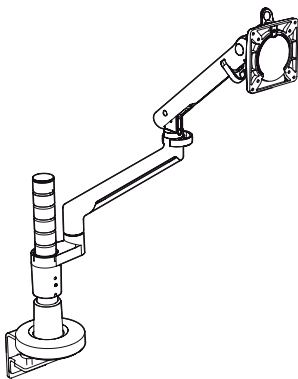

Mounted onto the Wishbone post system, Flo Modular is our most flexible and dynamic multi-screen solution

- Scalable solution: Easy to add and remove arms according to specification
- Supports single, dual and multiple screens
- Working load range 3 to 9kg (6.6 to 19.8lb)
- Horizontal reach 510mm
- Can be mounted at a range of heights on a single post and retro-fitted to existing installations
- Weight gauge reduces installation time and allows consistent performance
- Self balancing head provides accurate screen positioning and stability

CODE	DESCRIPTION	COLOUR	CLAMP RANGE	WEIGHT	PACKAGED
------	-------------	--------	-------------	--------	----------

DYN/013/007	Flo Modular Full Arm	Silver: /S Black: /B	N/A	2.3kg 5lb 1 box	
-------------	----------------------	------------------------	-----	-------------------	--

Single Flo modular arm with 300mm Wishbone post and desk fixing**

This example consists of DYN/013/007, WSH/PST300/K & UNI/HLC/001

Two Flo modular arms with 300mm Wishbone post and desk fixing**

This example consists of 2 x DYN/013/007, WSH/PST300/K & UNI/HLC/001

Flo Modular triple screen on a 500mm Wishbone post and desk fixing**

This example consists of 2 x DYN/013/007, WSH/003/PQR, WSH/PST500/K & UNI/HLC/001