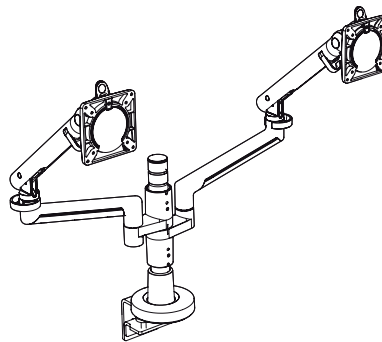

Mounted onto the Wishbone post system, Flo Modular is our most flexible and dynamic multi-screen solution

- Scalable solution: Easy to add and remove arms according to specification
- Supports single, dual and multiple screens
- Working load range 3 to 9kg (6.6 to 19.8lb)
- Horizontal reach 510mm
- Can be mounted at a range of heights on a single post and retro-fitted to existing installations
- Weight gauge reduces installation time and allows consistent performance
- Self balancing head provides accurate screen positioning and stability

CODE	DESCRIPTION	COLOUR	CLAMP RANGE	WEIGHT	PACKAGED
------	-------------	--------	-------------	--------	----------

DYN/013/007	Flo Modular Full Arm	Silver: /S Black: /B	N/A	2.3kg 5lb 1 box	
-------------	----------------------	------------------------	-----	-------------------	--

Single Flo modular arm with 300mm Wishbone post and desk fixing**

This example consists of DYN/013/007, WSH/PST300/K & UNI/HLC/001

Two Flo modular arms with 300mm Wishbone post and desk fixing**

This example consists of 2 x DYN/013/007, WSH/PST300/K & UNI/HLC/001

Flo Modular triple screen on a 500mm Wishbone post and desk fixing**

This example consists of 2 x DYN/013/007, WSH/003/PQR, WSH/PST500/K & UNI/HLC/001