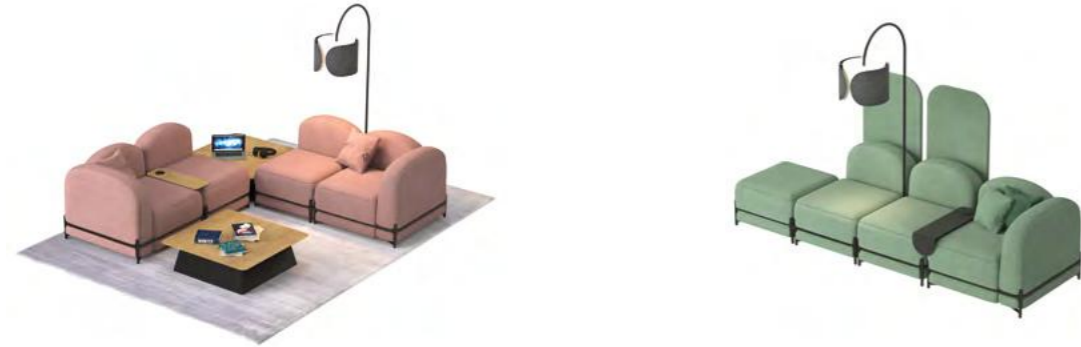

STEPS TO SPECIFY

Follow our guide and customise our products to suit your space

1 2 3 4 5 6 7

Select Configuration: Piece together different products and accessories
Example configurations shown below

1 2 3 4 5 6 7

Choose Fabric: Available in fabric bands B-I

1 2 3 4 5 6 7

Select Contrast Stitching Colour: Available to match our Frövi RAL finishes

1 2 3 4 5 6 7

Select Table: With or without power

Coffee/Corner Table or Side Table. Coffee/Corner Tables are available with or without power.

Tables with Power are fitted with one Solo Power Unit - 1x UK Power and 1x Twin-USB (1x Type-A & 1x Type-C).

1 2 3 4 5 6 7

Select Table Top Finish: (if applicable) Cutline edge laminate
Side Table is available in Black metal finish only.

Cutline Rustic

Light Ash Rustic White Rustic Oak Driftwood Rustic Black Oak Rock Rust Concrete Marble Effect Canvas

Cutline Fenix

White Dark Grey Anthracite Navy Blue Black

Cutline Forbo (ply core)

Grey Dark Grey Olive Anthracite Black

1 2 3 4 5 6 7

Select Lampshade Finish: (if applicable) Choose from selected felt finishes.
Inner diffuser is White only. Frame finish is Black only.

Felt Finishes

Camel Grey Dark Grey Anthracite

1 2 3 4 5 6 7

Select Accessories: