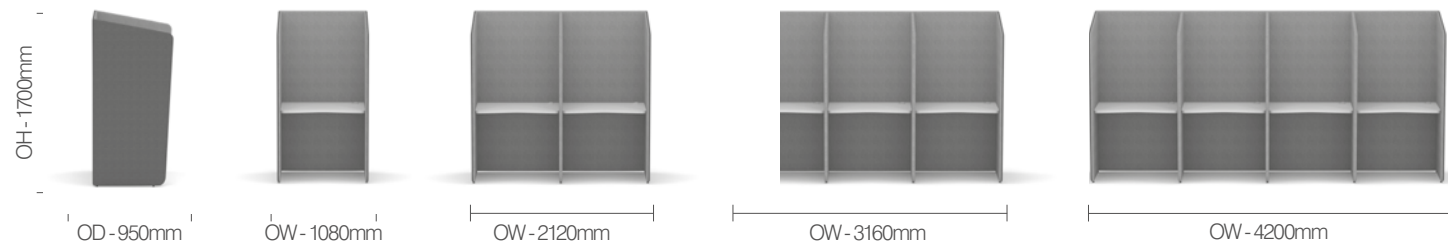

## Dimensions

OH-Overall Height OD-Overall Depth OW-Overall Width AH-Arm Height BH-Back Height SH-Seat Height SW-Seat Width SD-Seat Depth

Desk Dimensions  
OH - 740mm  
OD - 715mm  
OW - 1000mm