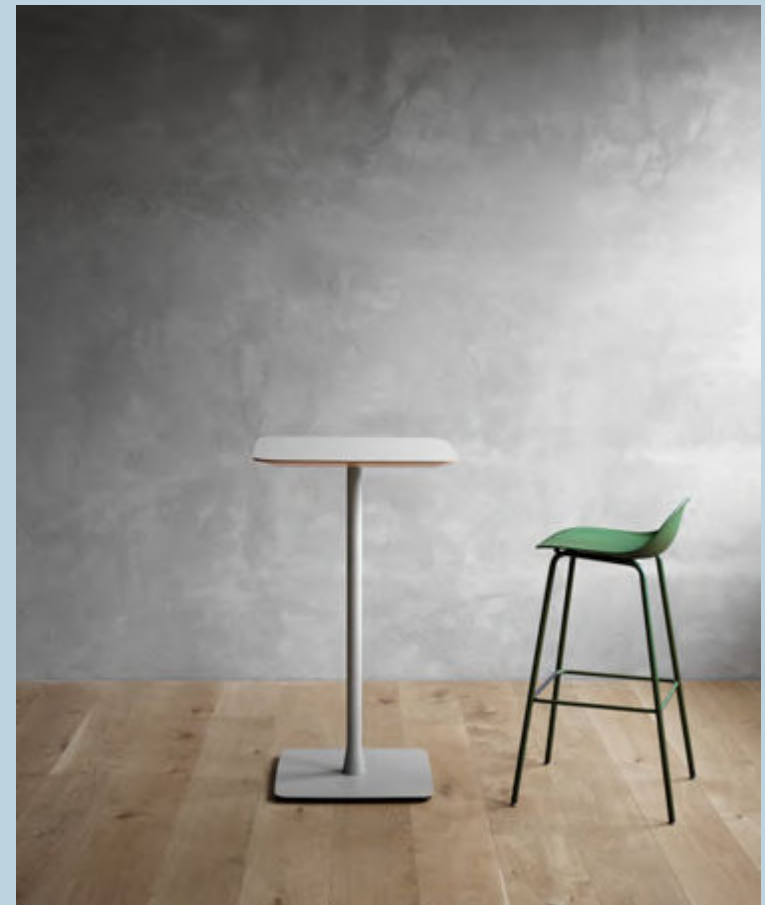

Low

True to form, FortySeven gives greater freedom to mix with the addition of a Low level table, creating a holistic range of tables suitable for any scenario or location.

Work

Whether waiting at reception or working away from your desk, FortySeven Work has large top designed to help you work in harmony.

CORE STABILITY

Stability was key when developing FortySeven, this core principle applies across the entire range: low, dine, work and high; creating a range of extremely stable tables with a simple silhouette that belies the integral strength but of course, doesn't compromise on their design.

Dine

Available in a round and square table top, FortySeven fits a wide variety of indoor environments; offices, cafés and restaurants.

High

FortySeven's incredible versatility, meticulous attention to detail and stability means the high pedestal table is extremely strong and balanced.

Specifications

All FortySeven's pedestal tables are made from galvanised steel and a cast aluminium base with a with powder coated finish.

Low

						
Height. 380mm Height. 15"	Dia. 600mm Dia. 23.50"	600 × 600mm 23.50 × 23.50"	Dia. 750mm Dia. 29.50"	750 × 750mm 29.50 × 29.50"	Dia. 900mm Dia. 35.50"	900 × 900mm 35.50 × 35.50"