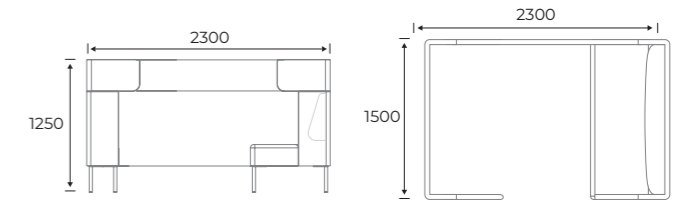

FourUs®Work

Dimensions (mm)

FUWORK
FourUs®Work

FUWORK FourUs®Work

/PIVWORK
* FourUs®Work Pivot Table

/PIVWORK FourUs®Work Pivot Table

H:650mm x W:1380mm x D:750mm

* Available left or right turned. Please specify left (L) or right (R) when specifying.

Description

/SHELF

*FourUs® shelf in Nano Laminate. Dimensions 1500 x 285mm
Please note /SHELF is only available on the side with the bench

/TVFLAT

TV bracket for FourUs® Work/Booth - please note TV must be purchased separately

Weight:1.1kg
VESA:100 x 100mm, 150 x 150mm, 200x 200mm
647 x 65 x 277mm
Max TV weight: 20kg / Maximum TV size 32"

/MAG1

Magazine holder for FourUs® Collection

/MAG2

Magazine holder for FourUs® Collection

*Please note /SHELF is only available on the side with the bench