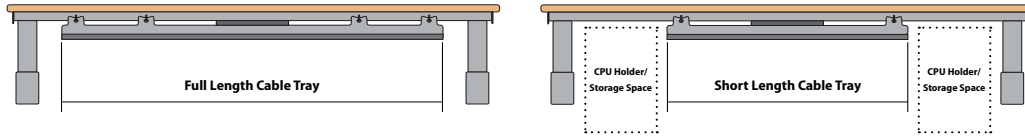

Freedom Cable Management & Components

Horizontal cable management on the Freedom individual desks are facilitated by the use of optional 'drop down' cable trays, which can be hinged down on both sides to facilitate access into the cable trays from the front or rear of the desk.

Cable trays can be specified 'full' length or 'short'. The intention behind the 'short' cable trays is to leave a space at either end of the desk top to accommodate CPU holders or Personal Storage solutions.

All cable trays can be mounted either centrally under the desk top or off-set towards the rear of the desk top if more knee space is required.

Upper Full Length Cable Tray

Code	To suit Frame Size
FRXCT10	1000 - full length
FRXCT12	1200 - full length
FRXCT14	1400 - full length
FRXCT16	1600 - full length
FRXCT18	1800 - full length

Upper Short Cable Tray

Code	To suit Frame Size
FRXCT12CPU	1200 - short length
FRXCT14CPU	1400 - short length
FRXCT16CPU	1600 - short length
FRXCT18CPU	1800 - short length

Lower Cable Tray

Code	Description
FRXLCT10	1000 - underframe
FRXLCT12	1200 - underframe
FRXLCT14	1400 - underframe
FRXLCT16	1600 - underframe
FRXLCT18	1800 - underframe
FRXLCT-END	End Caps - supplied in pairs

Codes for board finishes:
Walnut (N), Canadian Maple (CM), Japanese Ash (J), Beech (B), Light Oak (LO), Silver (S), Grey (G), White (W), Santiago Cherry (SC), Stone Oak (SO), Black (BL), Anthracite (AN), Verade Oak (VO), Slate (ST), Nebraska Oak (NO), Natural (NA), Nordic (ND), Rustic (R)

Freedom Cable Management & Components

Lower Cable Tray

Code	Description
FRXLFACT10	1000 - underframe
FRXLFACT12	1200 - underframe
FRXLFACT14	1400 - underframe
FRXLFACT16	1600 - underframe
FRXLFACT18	1800 - underframe

Mass Cable Shroud

Code	Description
FRXMCS	Cable shroud for adjoining underframes
FRXLP	Link Plates for leg spacing

End Leg Infill Panel

Code	Description
FRXMFICP	MFC infill panel supplied as singles
FRXSIP	steel infill panel supplied as singles

Cable Chain

Code	Description
FRXCC	lower to upper cable tray

Memory Electric Control Switch

Code	Description
FRXMS	Memory electric control switch

Codes for board finishes:
Walnut (N), Canadian Maple (CM), Japanese Ash (J), Beech (B), Light Oak (LO), Silver (S), Grey (G), White (W), Santiago Cherry (SC), Stone Oak (SO), Black (BL), Anthracite (AN), Verade Oak (VO), Slate (ST), Nebraska Oak (NO), Natural (NA), Nordic (ND), Rustic (R)