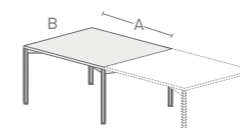

### Task meeting tables

– Rectangular table

– Rectangular table with 2 tops (add-on)

– Square table

– Square table with 2 tops (add-on)

– Round table

– Hexagonal table 3 positions

## Configurations and dimensions (cm)

Desks and Bench desks  
h: 74 cm

**A x B**  
200 x 90 140 x 80  
180 x 80 120 x 80  
160 x 80

**A x B**  
100 x 56

**A x B/b1**  
180 x 160/78 140 x 160/78  
160 x 160/78 120 x 160/78

**A x B/b1**  
180 x 160/78 140 x 160/78  
160 x 160/78 120 x 160/78

Task meeting tables  
h: 74 cm

**A x B**  
160 x 160

**A x B**  
160 x 160

**A x B**  
240 x 120  
210 x 120

**A x B**  
320 x 120  
280 x 120

**A x B**  
160 x 120  
140 x 120

**A x B**  
160 x 140

**A x B**  
160 x 140

**Ø**  
80  
120

**A x B/b1**  
170/87 x 104/93