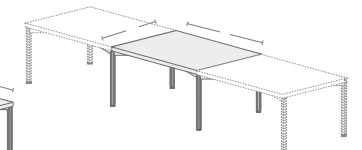

## Configurations and dimensions (cm)

Desks and Bench desks  
h: 74 cm

**A x B**  
200 x 90 140 x 80  
180 x 80 120 x 80  
160 x 80

**A x B**  
100 x 56

**A x B/b1**  
180 x 160/78 140 x 160/78  
160 x 160/78 120 x 160/78

**A x B/b1**  
180 x 160/78 140 x 160/78  
160 x 160/78 120 x 160/78

Task meeting tables  
h: 74 cm

**A x B**  
160 x 160

**A x B**  
160 x 160

**A x B**  
240 x 120  
210 x 120

**A x B**  
320 x 120  
280 x 120

**A x B**  
160 x 120  
140 x 120

**A x B**  
160 x 140

**A x B**  
160 x 140

**Ø**  
80  
120

**A x B/b1**  
170/87 x 104/93