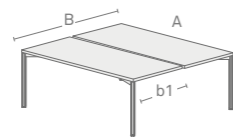

### Task meeting tables

– Rectangular table

– Rectangular table with 2 tops (add-on)

– Square table

– Square table with 2 tops (add-on)

– Round table

– Hexagonal table 3 positions

## Configurations and dimensions (cm)

Desks and Bench desks  
h: 74 cm

**A x B**  
200 x 90 140 x 80  
180 x 80 120 x 80  
160 x 80

**A x B**  
100 x 56

**A x B/b1**  
180 x 160/78 140 x 160/78  
160 x 160/78 120 x 160/78

**A x B/b1**  
180 x 160/78 140 x 160/78  
160 x 160/78 120 x 160/78

Task meeting tables  
h: 74 cm

**A x B**  
160 x 160

**A x B**  
160 x 160

**A x B**  
240 x 120  
210 x 120

**A x B**  
320 x 120  
280 x 120

**A x B**  
160 x 120  
140 x 120

**A x B**  
160 x 140

**A x B**  
160 x 140

**Ø**  
80  
120

**A x B/b1**  
170/87 x 104/93