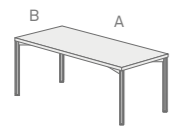

### Bench

– Bench 2 positions

– Bench 4 positions (add-on)

### Task meeting tables

– Rectangular table

– Rectangular table with 2 tops (add-on)

– Square table

– Square table with 2 tops (add-on)

– Round table

– Hexagonal table 3 positions

## Configurations and dimensions (cm)

Desks and Bench desks  
h: 74 cm

**A x B**  
200 x 90 140 x 80  
180 x 80 120 x 80  
160 x 80

**A x B**  
100 x 56

**A x B/b1**  
180 x 160/78 140 x 160/78  
160 x 160/78 120 x 160/78

**A x B/b1**  
180 x 160/78 140 x 160/78  
160 x 160/78 120 x 160/78

Task meeting tables  
h: 74 cm

**A x B**  
160 x 160

**A x B**  
160 x 160

**A x B**  
240 x 120  
210 x 120

**A x B**  
320 x 120  
280 x 120