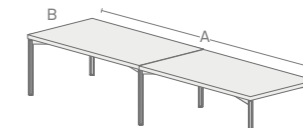

### Task meeting tables

– Rectangular table

– Rectangular table with 2 tops (add-on)

– Square table

– Square table with 2 tops (add-on)

– Round table

– Hexagonal table 3 positions

## Configurations and dimensions (cm)

Desks and Bench desks  
h: 74 cm

**A x B**  
200 x 90 140 x 80  
180 x 80 120 x 80  
160 x 80

**A x B**  
100 x 56

**A x B/b1**  
180 x 160/78 140 x 160/78  
160 x 160/78 120 x 160/78

**A x B/b1**  
180 x 160/78 140 x 160/78  
160 x 160/78 120 x 160/78

Task meeting tables  
h: 74 cm

**A x B**  
160 x 160

**A x B**  
160 x 160

**A x B**  
240 x 120  
210 x 120

**A x B**  
320 x 120  
280 x 120

**A x B**  
160 x 120  
140 x 120

**A x B**  
160 x 140

**A x B**  
160 x 140

**Ø**  
80  
120

**A x B/b1**  
170/87 x 104/93