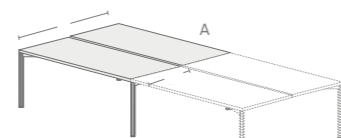

### Task meeting tables

– Rectangular table

– Rectangular table with 2 tops (add-on)

– Square table

– Square table with 2 tops (add-on)

– Round table

– Hexagonal table 3 positions

## Configurations and dimensions (cm)

Desks and Bench desks  
h: 74 cm

**A x B**  
200 x 90 140 x 80  
180 x 80 120 x 80  
160 x 80

**A x B**  
100 x 56

**A x B/b1**  
180 x 160/78 140 x 160/78  
160 x 160/78 120 x 160/78

**A x B/b1**  
180 x 160/78 140 x 160/78  
160 x 160/78 120 x 160/78

Task meeting tables  
h: 74 cm

**A x B**  
160 x 160

**A x B**  
160 x 160

**A x B**  
240 x 120  
210 x 120

**A x B**  
320 x 120  
280 x 120

**A x B**  
160 x 120  
140 x 120

**A x B**  
160 x 140

**A x B**  
160 x 140

**Ø**  
80  
120

**A x B/b1**  
170/87 x 104/93