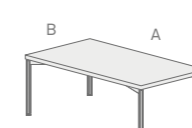

### Task meeting tables

– Rectangular table

– Rectangular table with 2 tops (add-on)

– Square table

– Square table with 2 tops (add-on)

– Round table

– Hexagonal table 3 positions

## Configurations and dimensions (cm)

Desks and Bench desks  
h: 74 cm

**A x B**  
200 x 90 140 x 80  
180 x 80 120 x 80  
160 x 80

**A x B**  
100 x 56

**A x B/b1**  
180 x 160/78 140 x 160/78  
160 x 160/78 120 x 160/78

**A x B/b1**  
180 x 160/78 140 x 160/78  
160 x 160/78 120 x 160/78

Task meeting tables  
h: 74 cm

**A x B**  
160 x 160

**A x B**  
160 x 160

**A x B**  
240 x 120  
210 x 120

**A x B**  
320 x 120  
280 x 120

**A x B**  
160 x 120  
140 x 120

**A x B**  
160 x 140

**A x B**  
160 x 140

**Ø**  
80  
120

**A x B/b1**  
170/87 x 104/93