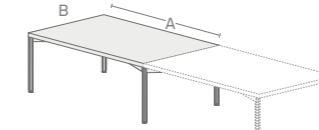

## Configurations and dimensions (cm)

Desks and Bench desks  
h: 74 cm

**A x B**  
200 x 90 140 x 80  
180 x 80 120 x 80  
160 x 80

**A x B**  
100 x 56

**A x B/b1**  
180 x 160/78 140 x 160/78  
160 x 160/78 120 x 160/78

**A x B/b1**  
180 x 160/78 140 x 160/78  
160 x 160/78 120 x 160/78

Task meeting tables  
h: 74 cm

**A x B**  
160 x 160

**A x B**  
160 x 160

**A x B**  
240 x 120  
210 x 120

**A x B**  
320 x 120  
280 x 120

**A x B**  
160 x 120  
140 x 120

**A x B**  
160 x 140

**A x B**  
160 x 140

**Ø**  
80  
120

**A x B/b1**  
170/87 x 104/93