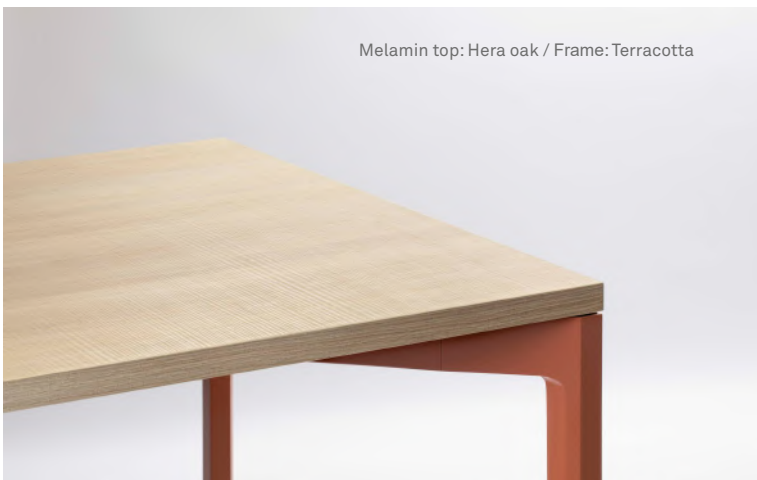

Melamin top: Hera oak / Frame: Terracotta

Rustic and industrial environments go naturally together. Hexa is a keynote product that brings together its composition of its aluminum and melamine finishes in the perfect harmony within these edgy spaces.