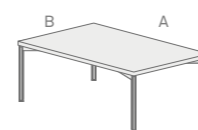

### Task meeting tables

– Rectangular table

– Rectangular table with 2 tops (add-on)

– Square table

– Square table with 2 tops (add-on)

– Round table

– Hexagonal table 3 positions

## Configurations and dimensions (cm)

Desks and Bench desks  
h: 74 cm

**A x B**  
200 x 90 140 x 80  
180 x 80 120 x 80  
160 x 80

**A x B**  
100 x 56

**A x B/b1**  
180 x 160/78 140 x 160/78  
160 x 160/78 120 x 160/78

**A x B/b1**  
180 x 160/78 140 x 160/78  
160 x 160/78 120 x 160/78

Task meeting tables  
h: 74 cm

**A x B**  
160 x 160

**A x B**  
160 x 160

**A x B**  
240 x 120  
210 x 120

**A x B**  
320 x 120  
280 x 120

**A x B**  
160 x 120  
140 x 120

**A x B**  
160 x 140

**A x B**  
160 x 140

**Ø**  
80  
120

**A x B/b1**  
170/87 x 104/93