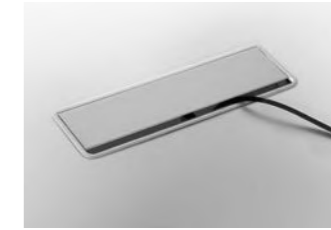

## Desk tops

Melamine top 30 mm

1. Polar white
2. Natural grey
3. Maple
4. Beech
5. Oak
6. Hera oak
7. Amazon oak
8. Walnut

## Desk accessories

– Melamine, glass, upholstered or upholstered acoustic screen

– Melamine or metal modesty panel

– Aluminium top access

– Polyamide top access