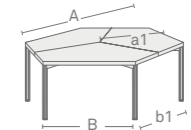

## Configurations and dimensions (cm)

Desks and Bench desks  
h: 74 cm

**A x B**  
200 x 90 140 x 80  
180 x 80 120 x 80  
160 x 80

**A x B**  
100 x 56

**A x B/b1**  
180 x 160/78 140 x 160/78  
160 x 160/78 120 x 160/78

**A x B/b1**  
180 x 160/78 140 x 160/78  
160 x 160/78 120 x 160/78

Task meeting tables  
h: 74 cm

**A x B**  
160 x 160

**A x B**  
160 x 160

**A x B**  
240 x 120  
210 x 120

**A x B**  
320 x 120  
280 x 120

**A x B**  
160 x 120  
140 x 120

**A x B**  
160 x 140

**A x B**  
160 x 140

**Ø**  
80  
120

**A x B/b1**  
170/87 x 104/93