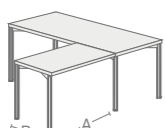

### Bench

– Bench 2 positions

– Bench 4 positions (add-on)

### Task meeting tables

– Rectangular table

– Rectangular table with 2 tops (add-on)

– Square table

– Square table with 2 tops (add-on)

– Round table

– Hexagonal table 3 positions

## Configurations and dimensions (cm)

Desks and Bench desks  
h: 74 cm

**A x B**  
200 x 90 140 x 80  
180 x 80 120 x 80  
160 x 80

**A x B**  
100 x 56

**A x B/b1**  
180 x 160/78 140 x 160/78  
160 x 160/78 120 x 160/78

**A x B/b1**  
180 x 160/78 140 x 160/78  
160 x 160/78 120 x 160/78

Task meeting tables  
h: 74 cm

**A x B**  
160 x 160

**A x B**  
160 x 160

**A x B**  
240 x 120  
210 x 120

**A x B**  
320 x 120  
280 x 120