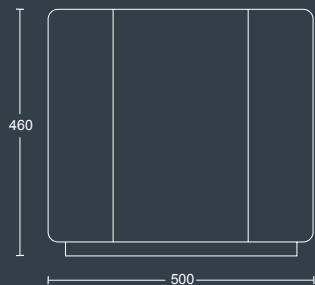

Features

- CMHR foam
- Plywood frame
- Small, medium & large sizes
- Black nylon feet

HEXAD LARGE

HEXAD MEDIUM

HEXAD

HEXAD SMALL

Small hexagonal stool with black nylon feet.

DIMENSIONS	
WIDTH	500mm
DEPTH	500mm
SEAT HEIGHT	460mm
OVERALL HEIGHT	460mm

HEXAD MEDIUM

Medium hexagonal stool with black nylon feet.

DIMENSIONS	
WIDTH	600mm
DEPTH	600mm
SEAT HEIGHT	460mm
OVERALL HEIGHT	460mm

HEXAD LARGE

Large hexagonal stool with black nylon feet.

DIMENSIONS	
WIDTH	920mm
DEPTH	920mm
SEAT HEIGHT	460mm
OVERALL HEIGHT	460mm