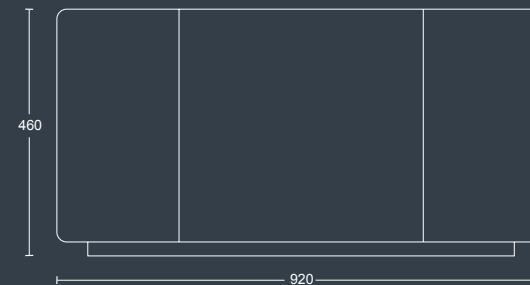

Features

- CMHR foam
- Plywood frame
- Small, medium & large sizes
- Black nylon feet

HEXAD LARGE

HEXAD MEDIUM

HEXAD

HEXAD SMALL

Small hexagonal stool with black nylon feet.

DIMENSIONS	
WIDTH	500mm
DEPTH	500mm
SEAT HEIGHT	460mm
OVERALL HEIGHT	460mm

HEXAD MEDIUM

Medium hexagonal stool with black nylon feet.

DIMENSIONS	
WIDTH	600mm
DEPTH	600mm
SEAT HEIGHT	460mm
OVERALL HEIGHT	460mm

HEXAD LARGE

Large hexagonal stool with black nylon feet.

DIMENSIONS	
WIDTH	920mm
DEPTH	920mm
SEAT HEIGHT	460mm
OVERALL HEIGHT	460mm