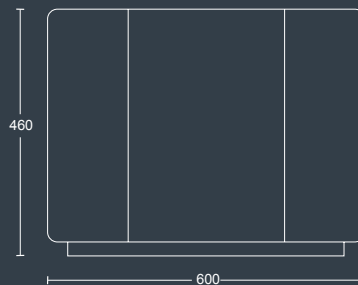

Ann Snipes

Hexad

A modern take on the traditional stool. This hexagonally shaped range can be adapted for use in a wide variety of environments, from primary education to contemporary breakout areas. Available in 3 sizes, Hexad is a versatile option for the progressive office of today.

Features

- CMHR foam
- Plywood frame
- Small, medium & large sizes
- Black nylon feet

HEXAD LARGE

HEXAD MEDIUM

HEXAD

HEXAD SMALL

Small hexagonal stool with black nylon feet.

DIMENSIONS	
WIDTH	500mm
DEPTH	500mm
SEAT HEIGHT	460mm
OVERALL HEIGHT	460mm

HEXAD MEDIUM

Medium hexagonal stool with black nylon feet.

DIMENSIONS	
WIDTH	600mm
DEPTH	600mm
SEAT HEIGHT	460mm
OVERALL HEIGHT	460mm

HEXAD LARGE

Large hexagonal stool with black nylon feet.

DIMENSIONS	
WIDTH	920mm
DEPTH	920mm
SEAT HEIGHT	460mm
OVERALL HEIGHT	460mm