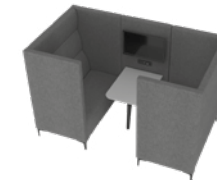

Huddle Cave Four Seater (Media)
width 2380, depth 1360, height 1490, seat height 440 mm

FABRIC	ORDER CODE	
	Chrome Feet	Black Feet
B	HUV.4SB.CH.MED.FBB	HUV.4SB.BK.MED.FBB
C	HUV.4SB.CH.MED.FBC	HUV.4SB.BK.MED.FBC
D	HUV.4SB.CH.MED.FBD	HUV.4SB.BK.MED.FBD
E	HUV.4SB.CH.MED.FBE	HUV.4SB.BK.MED.FBE
F	HUV.4SB.CH.MED.FBF	HUV.4SB.BK.MED.FBF
G	HUV.4SB.CH.MED.FBG	HUV.4SB.BK.MED.FBG
H	HUV.4SB.CH.MED.FBH	HUV.4SB.BK.MED.FBH
I	HUV.4SB.CH.MED.FBI	HUV.4SB.BK.MED.FBI