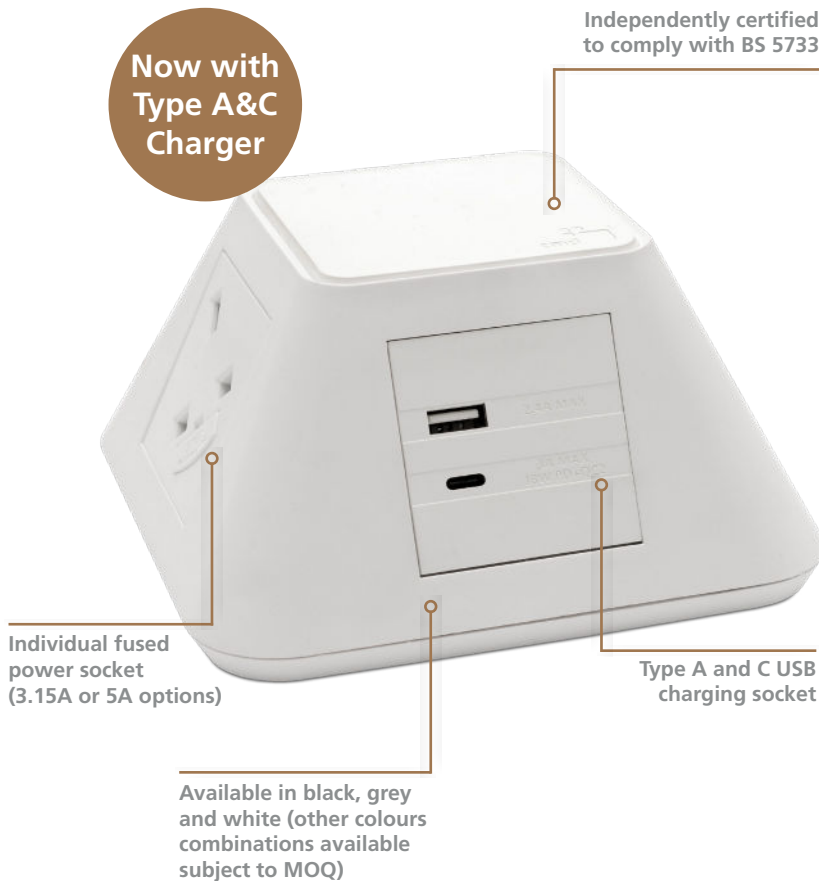

On Desk Power

Inca has been designed specifically for communal areas and meeting rooms. This stylish power and USB charging module is available in black, grey and white and has four faces that can be configured in a variety of ways to meet the power needs of any working environment.

Inca Power Module

Now with
Type A&C
Charger

Independently certified
to comply with BS 5733

Features

- Choice of Black, Grey or White body and matching socket fascias
- Inca has 4 usable faces offering a wide range of configurations for power and USB charging
- Unit complies with BS 5733
- All standard options are supplied with a 1m mains lead to 3 pole connector
- Requires a separate mains lead if connected directly to a wall or floor socket
- Inca is available as a freestanding on desk module or can be fixed using a simple grommet hole fixing
- All UK sockets feature integral fuses with a choice of 3.15A or 5A fuses to comply with BS 6396