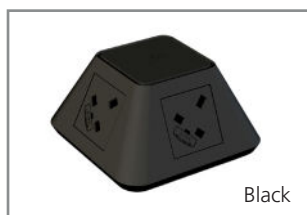

On Desk Power

On Desk Module

This module sits directly on the desk surface so no fixings are required.

UK Code	Schuko Code	Colour	Description
79050001	79050025	Black	1 x Power, 1 x Twin port 5Amp USB Charger, 1m mains lead to 3 pole connector. On Desk
79050002	79050041	Grey	
79050003	79050026	White	
79AC0001	79AC0025	Black	1 x Power, 1 x Twin port Type A and C USB Charger, 1m mains lead to 3 pole connector. On Desk
79AC0002	79AC0026	Grey	
79AC0003	79AC0027	White	
79050004	79050027	Black	2 x Power, 1 x Twin port 5Amp USB Charger, 1m mains lead to 3 pole connector. On Desk
79050005	79050042	Grey	
79050006	79050028	White	
79AC0004	Please call	Black	2 x Power, 1 x Twin port Type A and C USB Charger, 1m mains lead to 3 pole connector. On Desk
79AC0005	n/a	Grey	
79AC0006	Please call	White	
79050010	n/a	Black	2 x Power, 2 x Twin port 5Amp USB Charger, 1m mains lead to 3 pole connector. On Desk
79050011	n/a	Grey	
79050012	n/a	White	
79AC0010	n/a	Black	2 x Power, 2 x Twin port Type A and C USB Charger, 1m mains lead to 3 pole connector. On Desk
79AC0011	n/a	Grey	
79AC0012	n/a	White	

Grommet Mount Module

This module is fixed to the desk using an 80mm grommet hole fixing and is secured using a simple screw fit mechanism.

UK Code	Schuko Code	Colour	Description
79050013	Please call	Black	1 x Power, 1 x Twin port 5Amp USB Charger, 1m mains lead to 3 pole connector. Grommet fixing. Grommet hole fixing
79050014	n/a	Grey	
79050015	Please call	White	
79AC0013	Please call	Black	1 x Power, 1 x Twin port Type A and C USB Charger, 1m mains lead to 3 pole connector. Grommet fixing. Grommet hole fixing
79AC0014	n/a	Grey	
79AC0015	Please call	White	
79050016	Please call	Black	2 x Power, 1 x Twin port 5Amp USB Charger, 1m mains lead to 3 pole connector. Grommet fixing. Grommet hole fixing
79050017	n/a	Grey	
79050018	Please call	White	
79AC0016	Please call	Black	2 x Power, 1 x Twin port Type A and C USB Charger, 1m mains lead to 3 pole connector. Grommet fixing. Grommet hole fixing
79AC0017	n/a	Grey	
79AC0018	Please call	White	
79050022	n/a	Black	2 x Power, 2 x Twin port 5Amp USB Charger, 1m mains lead to 3 pole connector. Grommet fixing. Grommet hole fixing
79050023	n/a	Grey	
79050024	n/a	White	
79AC0022	n/a	Black	2 x Power, 2 x Twin port Type A and C USB Charger, 1m mains lead to 3 pole connector. Grommet fixing. Grommet hole fixing
79AC0023	n/a	Grey	
79AC0024	n/a	White	

Note: The Inca module has a cable entry point at the back (not used with grommet mount module). This can be used to define the front, back, left and right of the module.