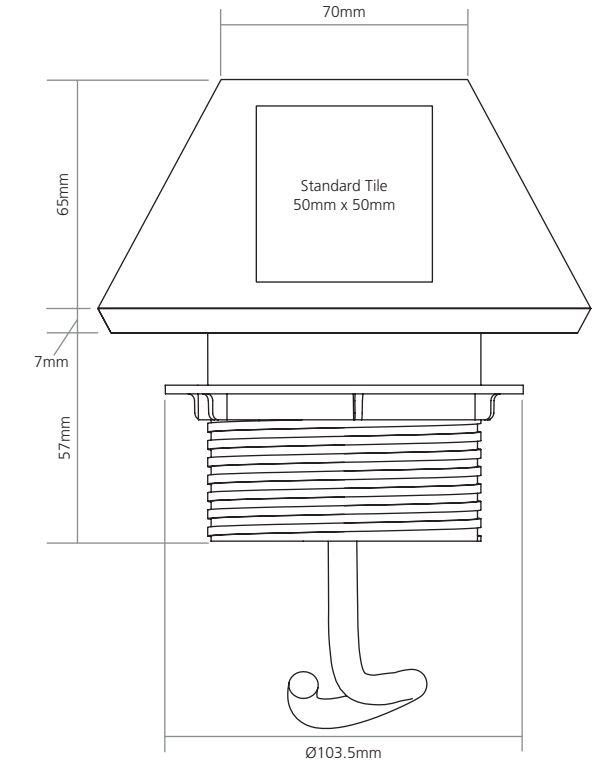

On Desk Power

Inca has been designed specifically for communal areas and meeting rooms. This stylish power and USB charging module is available in black, grey and white and has four faces that can be configured in a variety of ways to meet the power needs of any working environment.

Inca Power Module

Now with
Type A&C
Charger

Independently certified
to comply with BS 5733

Features

- Choice of Black, Grey or White body and matching socket fascias
- Inca has 4 usable faces offering a wide range of configurations for power and USB charging
- Unit complies with BS 5733
- All standard options are supplied with a 1m mains lead to 3 pole connector
- Requires a separate mains lead if connected directly to a wall or floor socket
- Inca is available as a freestanding on desk module or can be fixed using a simple grommet hole fixing
- All UK sockets feature integral fuses with a choice of 3.15A or 5A fuses to comply with BS 6396

Cables: White and grey modules are supplied with white cables and black modules are supplied with black cables.

Fuses: Only accessible after removal of equipment plug. Lead lengths shown will be the conductor length and not the distance from the end of the module to the plug. For example, a 3m prewired power lead will be approximately 2.875m as 125mm will be internal for the termination.

Note: The Inca module has a cable entry point at the back (not used with grommet mount module). This can be used to define the front, back, left and right of the module.