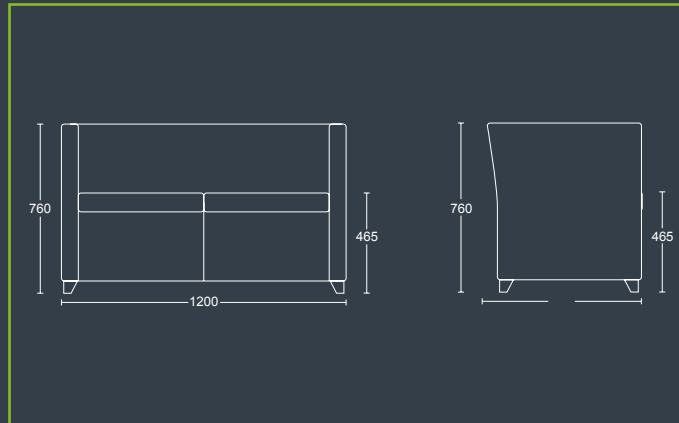

Armchair with black nylon feet.

| DIMENSIONS | |
|----------------|-------|
| WIDTH | 680mm |
| DEPTH | 670mm |
| SEAT HEIGHT | 465mm |
| OVERALL HEIGHT | 760mm |

JACK TWO

Two seater sofa with black nylon feet.

| DIMENSIONS | |
|----------------|--------|
| WIDTH | 1200mm |
| DEPTH | 670mm |
| SEAT HEIGHT | 465mm |
| OVERALL HEIGHT | 760mm |

JILL

JILL ONE

Armchair with black nylon feet.

| DIMENSIONS | |
|----------------|-------|
| WIDTH | 710mm |
| DEPTH | 650mm |
| SEAT HEIGHT | 465mm |
| OVERALL HEIGHT | 790mm |

JILL TWO

Two seater sofa with black nylon feet.

| DIMENSIONS | |
|----------------|--------|
| WIDTH | 1300mm |
| DEPTH | 650mm |
| SEAT HEIGHT | 465mm |
| OVERALL HEIGHT | 790mm |