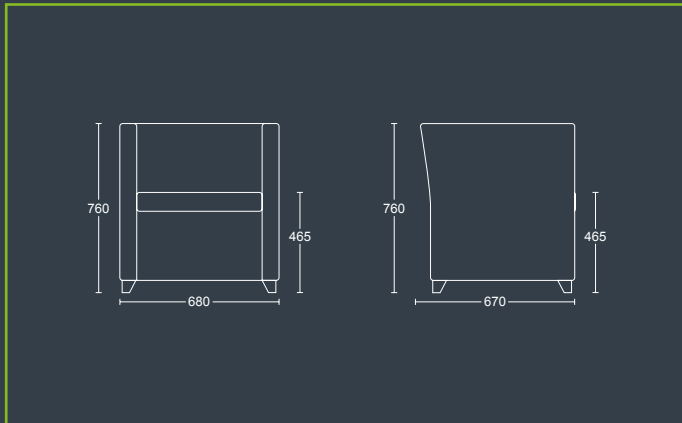

Armchair with black nylon feet.

| DIMENSIONS | |
|----------------|-------|
| WIDTH | 680mm |
| DEPTH | 670mm |
| SEAT HEIGHT | 465mm |
| OVERALL HEIGHT | 760mm |

JACK TWO

Two seater sofa with black nylon feet.

| DIMENSIONS | |
|----------------|--------|
| WIDTH | 1200mm |
| DEPTH | 670mm |
| SEAT HEIGHT | 465mm |
| OVERALL HEIGHT | 760mm |

JILL

JILL ONE

Armchair with black nylon feet.

| DIMENSIONS | |
|----------------|-------|
| WIDTH | 710mm |
| DEPTH | 650mm |
| SEAT HEIGHT | 465mm |
| OVERALL HEIGHT | 790mm |

JILL TWO

Two seater sofa with black nylon feet.

| DIMENSIONS | |
|----------------|--------|
| WIDTH | 1300mm |
| DEPTH | 650mm |
| SEAT HEIGHT | 465mm |
| OVERALL HEIGHT | 790mm |