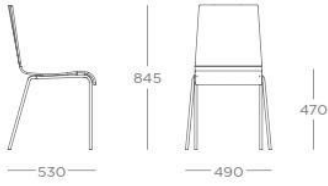

JINX UPHOLSTERED CHAIRS

JINDCU.F	JINX 4 LEGGED CHAIR - METAL FRAME
JINDCU.S	JINX SKID CHAIR - METAL FRAME
JINDCU.W	JINX CHAIR - WOODEN FRAME

JINX UPHOLSTERED STOOLS

JINBAU.F	JINX 4 LEGGED STOOL - METAL FRAME
JINBAU.S	JINX SKID STOOL - METAL FRAME
JINBAU.W	JINX STOOL - WOODEN FRAME

**CHAIR - 4 LEG METAL FRAME
JINDC.F**

**CHAIR - SKID FRAME
JINDC.S**

**CHAIR - WOODEN FRAME
JINDC.W**

**BARSTOOL - 4 LEG METAL FRAME
JINBA.F**

**BARSTOOL - SKID FRAME
JINBA.S**

**BARSTOOL - WOODEN FRAME
JINBA.W**