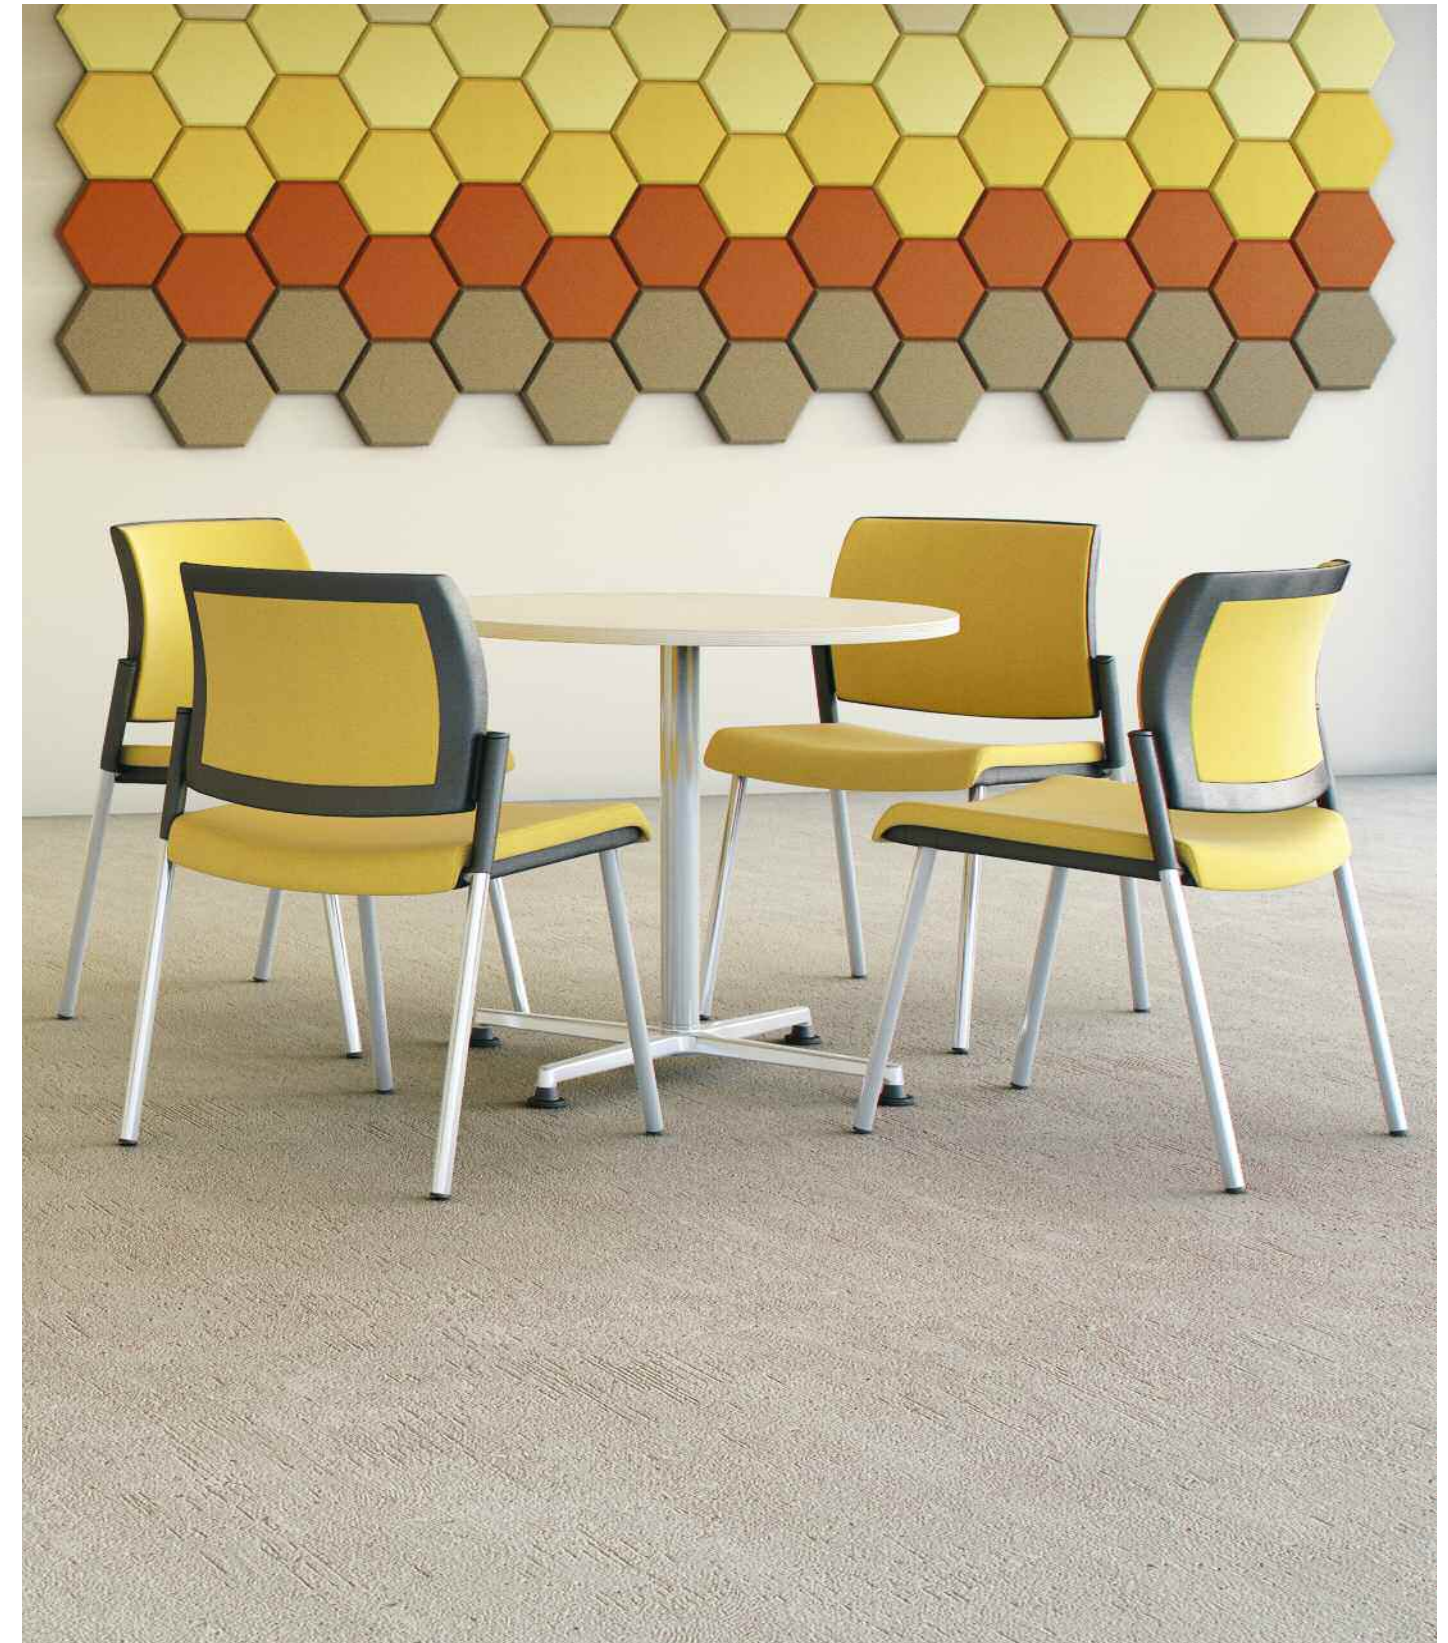

**UPHOLSTERY & PRODUCT NOTES**

Aquarius - Rosso.

\*Product Image shown with Chrome Frame (C) Option.

\*\*Product Image shown with Chrome Frame (C) and Uph. Outer Back Panel (UB) Options.

**UPHOLSTERY**

Xtreme Plus - Solano.

MODEL	KDMC21B*	KDMC22B*	KDMC21WB*	KDMC22WB*
<b>DESCRIPTION</b>	▶ No Arms Upholstered Seat & Mesh Back Black Four Leg Frame Stackable (3-4 High) Black Plastic Back Surround & Under Shroud  <b>NB.</b> A choice of 9 colours are available for the Mesh Back	▶ Arms Upholstered Seat & Mesh Back Black Four Leg Frame Stackable (3-4 High) Black Plastic Back Surround & Under Shroud  <b>NB.</b> A choice of 9 colours are available for the Mesh Back	▶ No Arms Upholstered Seat & Mesh Back White Plastic Back Surround & Seat Under Shroud Black Four Leg Frame Stackable (3-4 High)  <b>NB.</b> A choice of 9 colours are available for the Mesh Back	▶ White Arms Upholstered Seat & Mesh Back White Plastic Back Surround & Seat Under Shroud Black Four Leg Frame Stackable (3-4 High)  <b>NB.</b> A choice of 9 colours are available for the Mesh Back
<b>FABRIC GROUP</b>	GP0 GP1 GP2 GP3 GP4 GP5 GP6 L1 (Leather) L2 (Leather)			
<b>OPTIONS</b>	▶ Silver Frame (P) Chrome Frame (C) Castors (CS)	▶ Silver Frame (P) Chrome Frame (C) Castors (CS)	▶ Silver Frame (P) Chrome Frame (C) Castors (CS)	▶ Silver Frame (P) Chrome Frame (C) Castors (CS)
<b>DIMENSIONS</b>	▶ Millimetres (mm) Seat Height 500 Overall Depth 560 Overall Width 530 Overall Height 850 Back Width 450 Floor to Arm -	▶ Millimetres (mm) Seat Height 500 Overall Depth 560 Overall Width 640 Overall Height 850 Back Width 450 Floor to Arm 690	▶ Millimetres (mm) Seat Height 500 Overall Depth 560 Overall Width 530 Overall Height 850 Back Width 450 Floor to Arm -	▶ Millimetres (mm) Seat Height 500 Overall Depth 560 Overall Width 640 Overall Height 850 Back Width 450 Floor to Arm 690
<b>WEIGHT (KGS)</b>	▶ 6	▶ 7	▶ 6	▶ 7