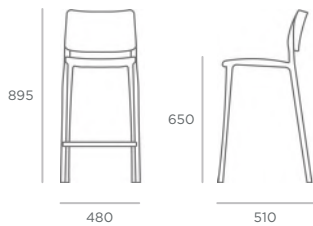

Dimensions

Dining Chair

Dining Chair - KOYDC.NA

Dining Chair with Arms - KOYDC.A

Barstool

Barstool - KOYBA

Optional Features

- Fully Upholstered Back and Seat Forms with CMHR foam

Colours & Finishes

Chair

Black
RAL 9011

White
RAL 9010

Light Grey
RAL 7032

Dark Grey
RAL 7012

Konya Tables are manufactured in the UK