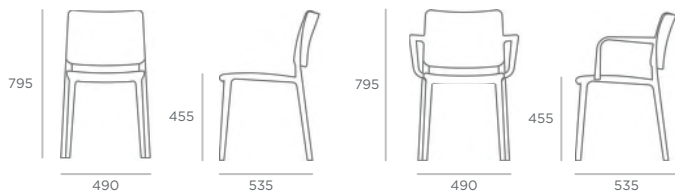

KONYA

The Konya collection showcases organic lines and distilled forms, to offer an elegant seating and table solution, ideal for co-working, meeting and work-café spaces. Partly designed and manufactured within the UK, Konya has been created with quality and attention to detail in mind.

Dimensions

Dining Chair

Dining Chair - KOYDC.NA

Dining Chair with Arms - KOYDC.A

Barstool

Barstool - KOYBA

Optional Features

- Fully Upholstered Back and Seat Forms with CMHR foam

Colours & Finishes

Chair

Black
RAL 9011

White
RAL 9010

Light Grey
RAL 7032

Dark Grey
RAL 7012

Konya Tables are manufactured in the UK