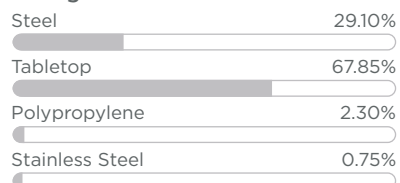

Power & Data Locations

Konya Tables are manufactured in the UK

Colours & Finishes

Frame

MFC Table Tops & Edges

Edges also available in

Laminate Table Tops & Edges

Veneer Table Tops & Edges

Fenix Table Tops & Edges

Sustainability

Product material composition*

Dining Table

Recycled content*

Recyclable content*