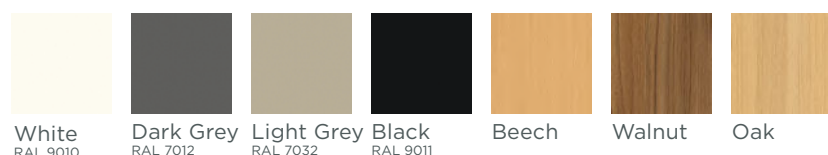

Power & Data Locations

Konya Tables are manufactured in the UK

Colours & Finishes

Frame

MFC Table Tops & Edges

Edges also available in

Laminate Table Tops & Edges

Veneer Table Tops & Edges