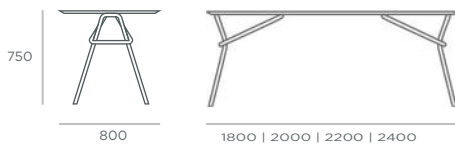

Dimensions

Dining Table

Optional Features

- Bespoke Sizing Opportunities; product identified by icon 
- Table Tops can be specified as Square or Chamfer edge

Power & Data

Power and Data units available on Antalya Tables shown by the icon 