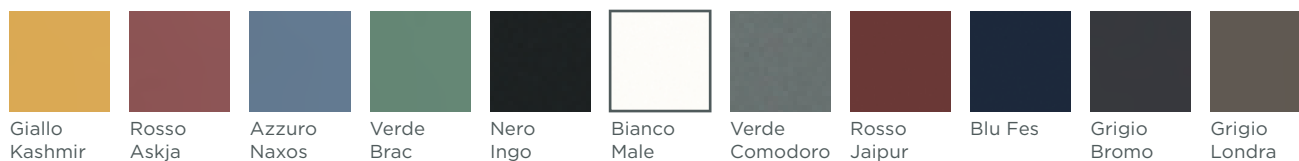

Colours & Finishes

Frame

MFC Table Tops & Edges

Edges also available in

Laminate Table Tops & Edges

Veneer Table Tops & Edges

Fenix Table Tops & Edges

Sustainability

Product material composition*

Dining Table

Recycled content*

Recyclable content*