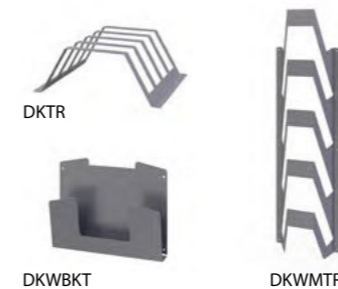

KOSI Lite Folding Screen Storage Brackets

Code	W x D x H	Position	Screen Capacity
DKTR	432 x 350 x 152	Standalone	4
DKWMTR	350 x 140 x 1270	Wall Mounted	5
DKWBKT	350 x 81 x 270	Wall Mounted	1

Blazer Lite fabric only. Above fabrics are stock colours - other fabrics in the range are POA