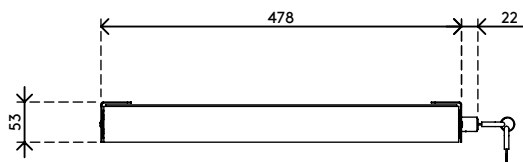

20.622

Laptop security drawer 622

- Designed to secure notebooks, tablets or smartphones
- Made of steel
- Easy to lock by built-in key lock at the right side
- Easy access by telescopic slides with ball bearings
- Cables are guided through locations at both sides at the back
- Perforated bottom for sufficient airflow to hardware
- Dimensions (w x d x h): 478 x 420 x 53 mm
- For notebooks up to (w x d x h): 440 x 325 x 40 mm

All dimensions are in millimetres (1 mm is 0,039")

20.622

 530 x 450 x 75 mm

 1 pcs

 silver

 5 kg

 805410206222