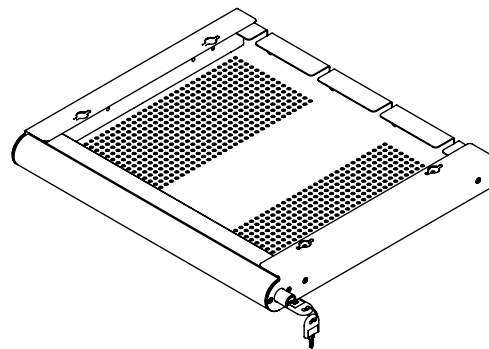

20.622

Laptop security drawer 622

- Designed to secure notebooks, tablets or smartphones
- Made of steel
- Easy to lock by built-in key lock at the right side
- Easy access by telescopic slides with ball bearings
- Cables are guided through locations at both sides at the back
- Perforated bottom for sufficient airflow to hardware
- Dimensions (w x d x h): 478 x 420 x 53 mm
- For notebooks up to (w x d x h): 440 x 325 x 40 mm

All dimensions are in millimetres (1 mm is 0,039")

20.622

 530 x 450 x 75 mm

 1 pcs

 silver

 5 kg

 805410206222