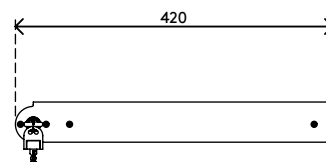

20.622

Laptop security drawer 622

- Designed to secure notebooks, tablets or smartphones
- Made of steel
- Easy to lock by built-in key lock at the right side
- Easy access by telescopic slides with ball bearings
- Cables are guided through locations at both sides at the back
- Perforated bottom for sufficient airflow to hardware
- Dimensions (w x d x h): 478 x 420 x 53 mm
- For notebooks up to (w x d x h): 440 x 325 x 40 mm

All dimensions are in millimetres (1 mm is 0,039")

20.622

 530 x 450 x 75 mm

 1 pcs

 silver

 5 kg

 805410206222