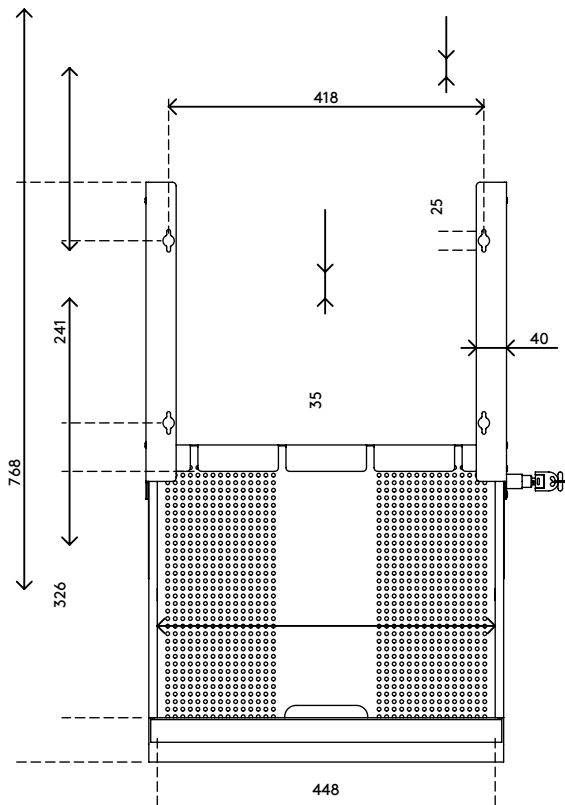

20.622

Laptop security drawer 622

- Designed to secure notebooks, tablets or smartphones
- Made of steel
- Easy to lock by built-in key lock at the right side
- Easy access by telescopic slides with ball bearings
- Cables are guided through locations at both sides at the back
- Perforated bottom for sufficient airflow to hardware
- Dimensions (w x d x h): 478 x 420 x 53 mm
- For notebooks up to (w x d x h): 440 x 325 x 40 mm

All dimensions are in millimetres (1 mm is 0,039")

20.622

 530 x 450 x 75 mm

 1 pcs

 silver

 5 kg

 805410206222