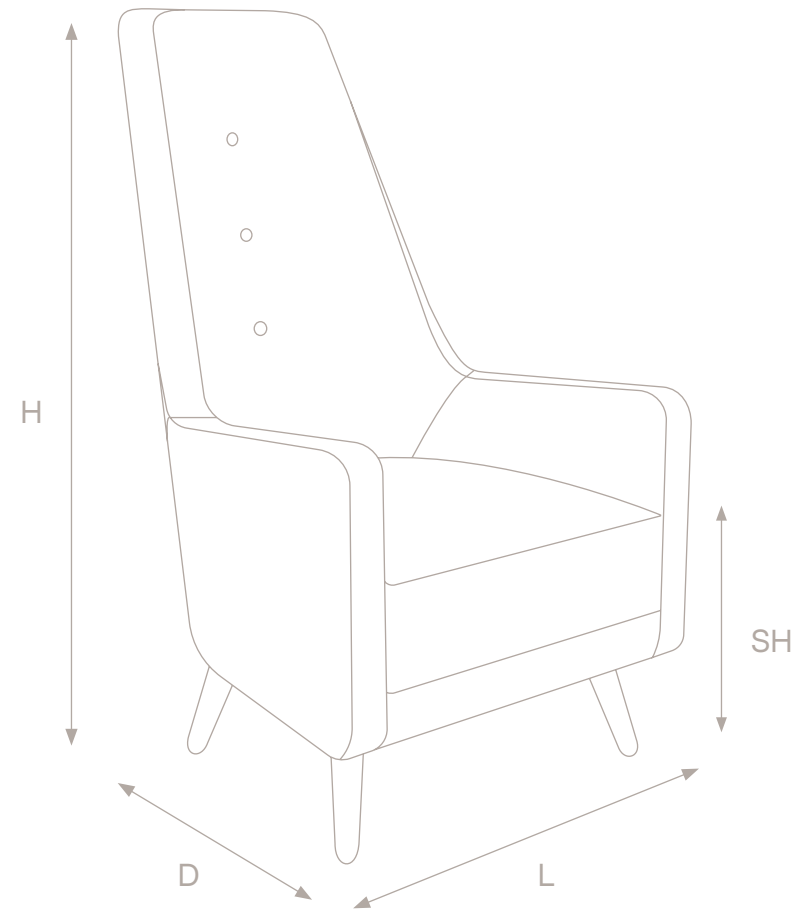

The Libby Collection

Standard and Optional Extras

	Libby
Oak legs	+ 80
Walnut legs	+ 90
Painted legs	+ 70

Leg Options

Product

Dims

1 seat high timber		L 680 D 850 H 1050 SH 450
2 seat high timber		L 1280 D 850 H 1050 SH 450
3 seat high timber		L 1800 D 850 H 1050 SH 450
1 seat low timber		L 680 D 850 H 750 SH 450
2 seat low timber		L 1280 D 850 H 750 SH 450
3 seat low timber		L 1800 D 850 H 750 SH 450
1 seat high swivel		L 680 D 850 H 1050 SH 450
1 seat low swivel		L 680 D 850 H 750 SH 450