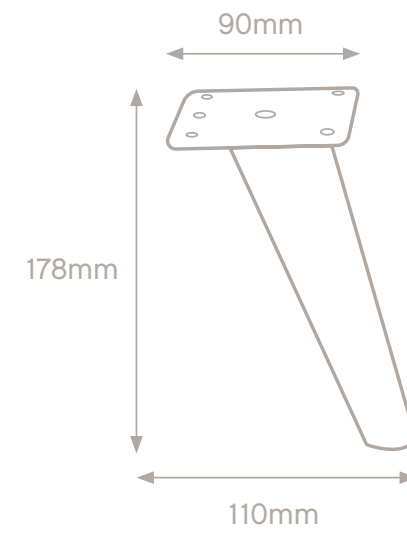

Polished Leg