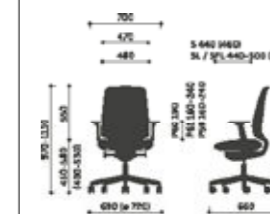

Dimensions (mm)

Stocked for urgent requirements - please contact us for details

Synchro

Adjustment of seat height (130mm). Synchronising mechanism with the possibility to adjust the resilience of the backrest to the weight of the sitting person.

Self Synchro

Adjustment of seat height (130mm). Synchronising mechanism with automatic adjustment the resilience of the backrest to the weight of the sitting person.

Glides

Teflon glides (universal). When ordering please clearly indicate the chosen option. Armrests P59PU, P60PU, P61PU are always black, irrespective of the colour of base.

Please state hard or soft castors when ordering.