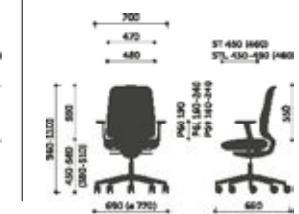

Dimensions (mm)