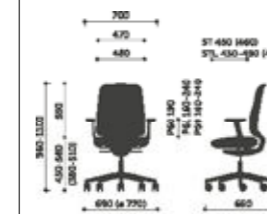

Dimensions (mm)

Stocked for urgent requirements - please contact us for details

Synchro

Adjustment of seat height (130mm). Synchronising mechanism with the possibility to adjust the resilience of the backrest to the weight of the sitting person.

Self Synchro

Adjustment of seat height (130mm). Synchronising mechanism with automatic adjustment the resilience of the backrest to the weight of the sitting person.

Glides

Teflon glides (universal). When ordering please clearly indicate the chosen option. Armrests P59PU, P60PU, P61PU are always black, irrespective of the colour of base.

Please state hard or soft castors when ordering.