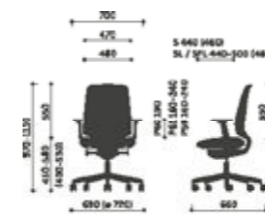

Dimensions (mm)

Stocked for urgent requirements - please contact us for details

Synchro

Adjustment of seat height (130mm). Synchronising mechanism with the possibility to adjust the resilience of the backrest to the weight of the sitting person.

Self Synchro

Adjustment of seat height (130mm). Synchronising mechanism with automatic adjustment the resilience of the backrest to the weight of the sitting person.

Glides

Teflon glides (universal). When ordering please clearly indicate the chosen option. Armrests P59PU, P60PU, P61PU are always black, irrespective of the colour of base.

Please state hard or soft castors when ordering.