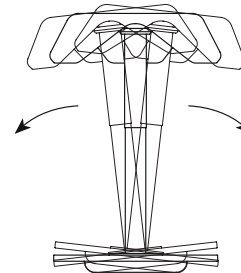

LIIKU Joy

FEATURES

- Rocking base that allows movement.
- Gas lift height adjustment.
- Sitting height 53 – 79 cm.
- A maximum weight load of 120kg.
- 5 Year Guarantee

Comfortable and ergonomic active chair with fully upholstered birch seat.

BASE FINISHES

CUSHION FINISHES