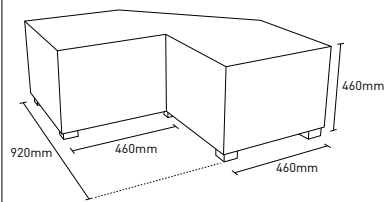

TANGENT

Right angle bench with black nylon feet

Chrome feet
Two tone upholstery

MODEL

DESCRIPTION

OPTIONS

DIMENSIONS