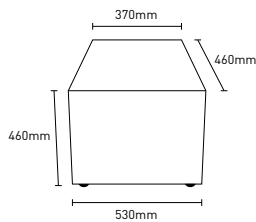

LINK

RADIUS

Circular stool with black nylon feet

Chrome feet
Two tone upholstery

SEGMENT

Angled segment with black nylon feet

Chrome feet
Two tone upholstery

TANGENT