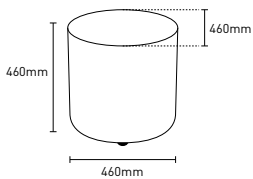

LINK

RADIUS

Circular stool with black nylon feet

Chrome feet
Two tone upholstery

SEGMENT

Angled segment with black nylon feet

Chrome feet
Two tone upholstery

TANGENT

Right angle bench with black nylon feet

Chrome feet
Two tone upholstery

MODEL

DESCRIPTION

OPTIONS

DIMENSIONS