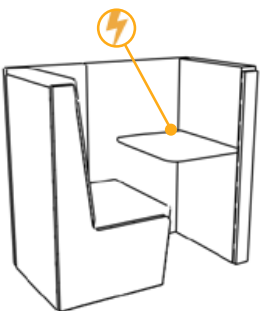

Luna

Individual Booths

1-Person Pod Angular Canopy

1-person booth with angular canopy. Integrated LED spotlights included.

Fabric

Group 1
Group 2
Group 3
Group 4
Group 5
Group 6

Dimensions

Height	1960 mm
Width	1250 mm
Depth	680 mm
Seat Height	470 mm

1-Person Pod Flat-Top Canopy

1-person booth with flat-top canopy. Integrated LED spotlights included.

Fabric

Group 1
Group 2
Group 3
Group 4
Group 5
Group 6

Dimensions

Height	1960 mm
Width	1250 mm
Depth	680 mm
Seat Height	470 mm

1-Person Privacy Booth High-Back

1-person booth with high-backs and privacy screen.

Fabric

Group 1
Group 2
Group 3
Group 4
Group 5
Group 6

Dimensions

Height	1400 mm
Width	1250 mm
Depth	680 mm
Seat Height	470 mm

1-Person Privacy Booth Mid-Back

1-person booth with mid-backs and privacy screen.

Fabric

Group 1
Group 2
Group 3
Group 4
Group 5
Group 6

Dimensions

Height	1200 mm
Width	1250 mm
Depth	680 mm
Seat Height	470 mm