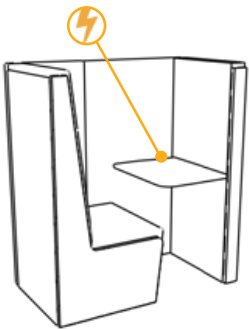

Luna

Individual Booths

1-Person Pod Angular Canopy

1-person booth with angular canopy. Integrated LED spotlights included.

Fabric

Group 1
Group 2
Group 3
Group 4
Group 5
Group 6

Dimensions

Height	1960 mm
Width	1250 mm
Depth	680 mm
Seat Height	470 mm

1-Person Pod Flat-Top Canopy

1-person booth with flat-top canopy. Integrated LED spotlights included.

Fabric

Group 1
Group 2
Group 3
Group 4
Group 5
Group 6

Dimensions

Height	1960 mm
Width	1250 mm
Depth	680 mm
Seat Height	470 mm

1-Person Privacy Booth High-Back

1-person booth with high-backs and privacy screen.

Fabric

Group 1
Group 2
Group 3
Group 4
Group 5
Group 6

Dimensions

Height	1400 mm
Width	1250 mm
Depth	680 mm
Seat Height	470 mm

1-Person Privacy Booth Mid-Back

1-person booth with mid-backs and privacy screen.

Fabric

Group 1
Group 2
Group 3
Group 4
Group 5
Group 6

Dimensions

Height	1200 mm
Width	1250 mm
Depth	680 mm
Seat Height	470 mm