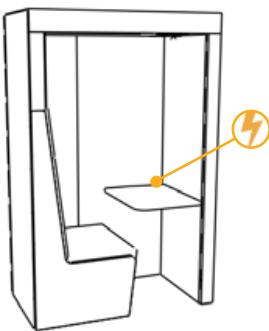

Luna

Individual Booths

1-Person Pod Angular Canopy

1-person booth with angular canopy. Integrated LED spotlights included.

Fabric

Group 1
Group 2
Group 3
Group 4
Group 5
Group 6

Dimensions

Height	1960 mm
Width	1250 mm
Depth	680 mm
Seat Height	470 mm

1-Person Pod Flat-Top Canopy

1-person booth with flat-top canopy. Integrated LED spotlights included.

Fabric

Group 1
Group 2
Group 3
Group 4
Group 5
Group 6

Dimensions

Height	1960 mm
Width	1250 mm
Depth	680 mm
Seat Height	470 mm

1-Person Privacy Booth High-Back

1-person booth with high-backs and privacy screen.

Fabric

Group 1
Group 2
Group 3
Group 4
Group 5
Group 6

Dimensions

Height	1400 mm
Width	1250 mm
Depth	680 mm
Seat Height	470 mm

Polar-Ice on-desk module, with:
1x UK Mains Plug
1x 2-USB Charge
1x HDMI.

White & Grey

Dimensions

Height	75 mm
Width	275 mm
Depth	100 mm

OE-PI-PPUH

Polar-Ice on-desk module, with:
2x UK Mains Plugs
1x 2-USB Charge
1x HDMI.