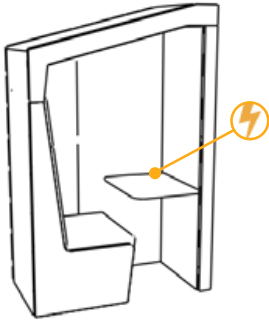

Luna

Individual Booths

1-Person Pod Angular Canopy

1-person booth with angular canopy. Integrated LED spotlights included.

Fabric

Group 1
Group 2
Group 3
Group 4
Group 5
Group 6

Dimensions

Height	1960 mm
Width	1250 mm
Depth	680 mm
Seat Height	470 mm

1-Person Pod Flat-Top Canopy

1-person booth with flat-top canopy. Integrated LED spotlights included.

Fabric

Group 1
Group 2
Group 3
Group 4
Group 5
Group 6

Dimensions

Height	1960 mm
Width	1250 mm
Depth	680 mm
Seat Height	470 mm

1-Person Privacy Booth High-Back

1-person booth with high-backs and privacy screen.

Fabric

Group 1
Group 2
Group 3
Group 4
Group 5
Group 6

Dimensions

Height	1400 mm
Width	1250 mm
Depth	680 mm
Seat Height	470 mm

Polar-Ice on-desk module, with:
1x UK Mains Plug
1x 2-USB Charge
1x HDMI.

White & Grey

Dimensions

Height	75 mm
Width	275 mm
Depth	100 mm

OE-PI-PPUH

Polar-Ice on-desk module, with:
2x UK Mains Plugs
1x 2-USB Charge
1x HDMI.