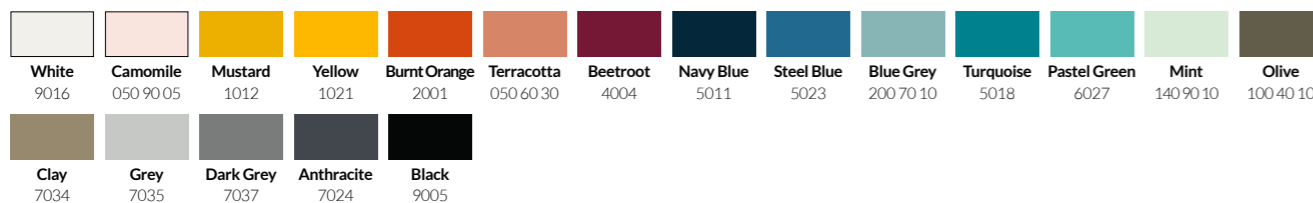

Cutline Rustic

Cutline Fenix

Cutline Forbo (ply core)

MFC
top thickness 25mm

MFC Finishes

Select Frame Finish: Coloured or Raw Steel

RAL metal frame finishes

Metal frame finishes